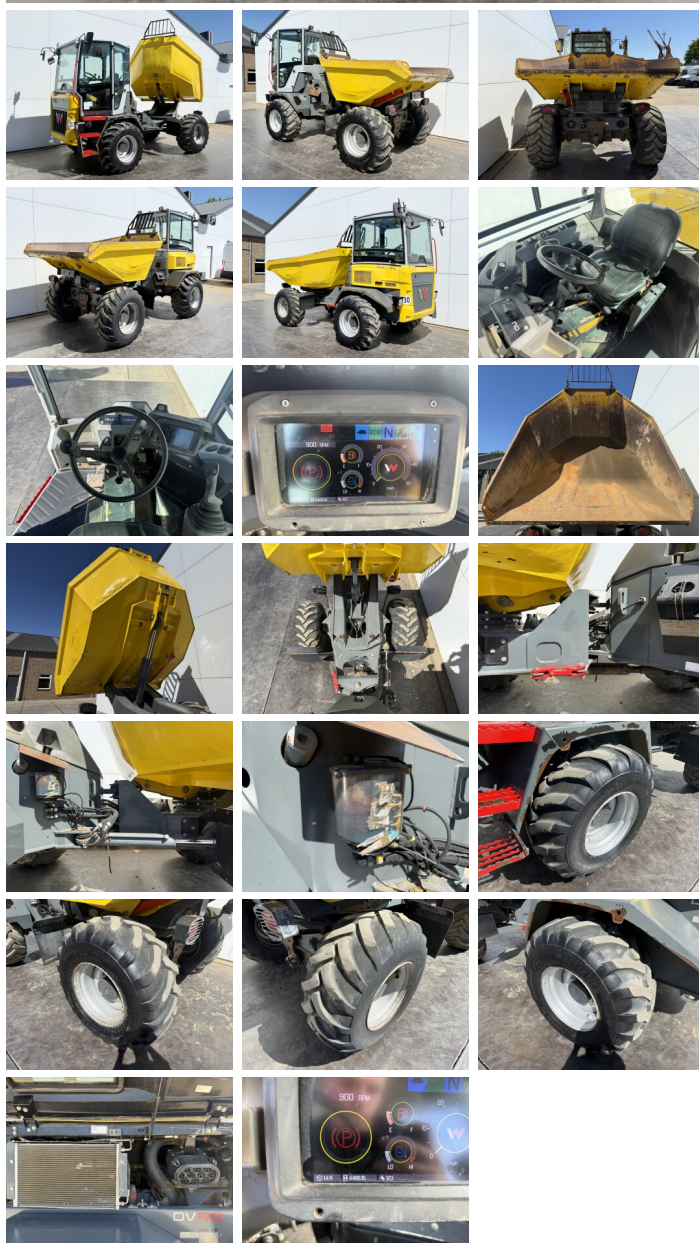

Wacker Neuson

Wacker Neuson DV90 SWIVEL

€ 36.500excl.

Ano **2019**
Número de referência **BM007508**
Horas **4.486**

Algemeen

Tipo DV90 SWIVEL
Localização Veldhoven, Netherlands
Certificaat CE + EPA

Available at Boss Machinery! This Wacker Neuson DV90 SWIVEL Dump Truck from 2019 has an engine power of 55 kW and counts 4486 operational hours. The total weight of this Wacker Neuson DV90 SWIVEL is 5444 kg and the dimensions are 4.82 x 3.37 x 3.00. Furthermore, this DV90 SWIVEL is equipped with Lubrificação central. The Wacker Neuson Dump Truck also has a CE + EPA marking. Do you want more information or do you want to try the Wacker Neuson DV90 SWIVEL at our yard? Please let us know.

Maten / Gewichten

Dimensões C*L*A 4.82 x 3.37 x 3.00
Peso 5444

Technische informatie

Configurações de drive 4x4

Motor informatie

Marca do motor Deutz
Modelo de motor TD 2.9 L4
Cilindros 4
Turbo
Capacidade em kW 55

Banden / Rupsen

50% 50%

500/60-22.5

BOSS
MACHINERY