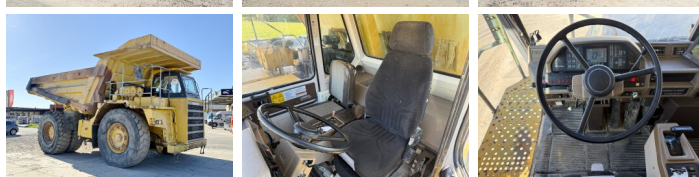

Komatsu

Komatsu HD605-5

BOSS
MACHINERY

€ 59.500excl.

Ano **2001**
Número de referência **BM007143**
Horas **22.848**

Algemeen

Tipo **HD605-5**
Localização **Veldhoven, Netherlands**
Certificaat **CE**

Descrição

Available at Boss Machinery! This Komatsu HD605-5 Dump Truck from 2001 has an engine power of 533 kW and counts 22848 operational hours. The total weight of this Komatsu HD605-5 is 47400 kg and the dimensions are 9.21 x 4.56 x 4.37. Furthermore, this HD605-5 is equipped with Heated Seat, Airco, Body heating, Camera, Radio, Lubrificação central. The Komatsu Dump Truck also has a CE marking. Do you want more information or do you want to try the Komatsu HD605-5 at our yard? Please let us know.

Maten / Gewichten

Dimensões C*L*A **9.21 x 4.56 x 4.37**
Peso **47400**

Motor informatie

Marca do motor **Komatsu**
Modelo de motor **SAA6D170E**
Cilindros **6**
Turbo
Capacidade em kW **533**

Banden / Rupsen

30% 30% **24.00R35**
40% 40% 40% 40% **24.00R35**

Opties

Heated Seat
Airco

Body heating

Camera

Radio

Lubrificação central