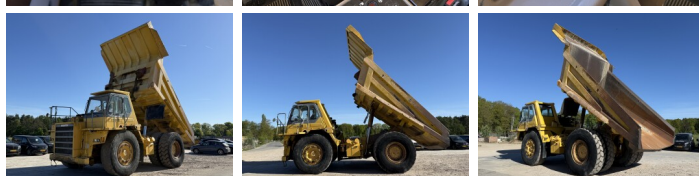

Komatsu

Komatsu HD605-5

BOSS
MACHINERY

€ 59.500excl.

Ano **2001**
Número de referência **BM007143**
Horas **22.848**

Algemeen

Tipo **HD605-5**
Localização **Veldhoven, Netherlands**
Certificaat **CE**

Descrição

Available at Boss Machinery! This Komatsu HD605-5 Dump Truck from 2001 has an engine power of 533 kW and counts 22848 operational hours. The total weight of this Komatsu HD605-5 is 47400 kg and the dimensions are 9.21 x 4.56 x 4.37. Furthermore, this HD605-5 is equipped with Heated Seat, Airco, Body heating, Camera, Radio, Lubrificação central. The Komatsu Dump Truck also has a CE marking. Do you want more information or do you want to try the Komatsu HD605-5 at our yard? Please let us know.

Maten / Gewichten

Dimensões C*L*A **9.21 x 4.56 x 4.37**
Peso **47400**

Motor informatie

Marca do motor **Komatsu**
Modelo de motor **SAA6D170E**
Cilindros **6**
Turbo
Capacidade em kW **533**

Banden / Rupsen

30% 30% **24.00R35**
40% 40% 40% 40% **24.00R35**

Opties

Heated Seat
Airco

Body heating

Camera

Radio

Lubrificação central