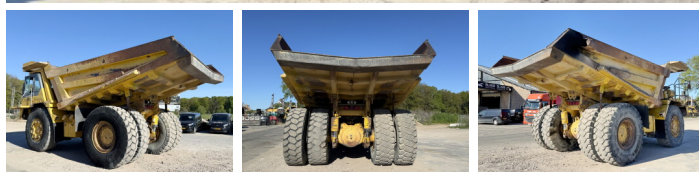

Komatsu

Komatsu HD605-5

BOSS
MACHINERY

€ 59.500excl.

Ano **2001**
Número de referência **BM007143**
Horas **22.848**

Algemeen

Tipo **HD605-5**
Localização **Veldhoven, Netherlands**
Certificaat **CE**

Descrição

Available at Boss Machinery! This Komatsu HD605-5 Dump Truck from 2001 has an engine power of 533 kW and counts 22848 operational hours. The total weight of this Komatsu HD605-5 is 47400 kg and the dimensions are 9.21 x 4.56 x 4.37. Furthermore, this HD605-5 is equipped with Heated Seat, Airco, Body heating, Camera, Radio, Lubrificação central. The Komatsu Dump Truck also has a CE marking. Do you want more information or do you want to try the Komatsu HD605-5 at our yard? Please let us know.

Maten / Gewichten

Dimensões C*L*A **9.21 x 4.56 x 4.37**
Peso **47400**

Motor informatie

Marca do motor **Komatsu**
Modelo de motor **SAA6D170E**
Cilindros **6**
Turbo
Capacidade em kW **533**

Banden / Rupsen

30% 30% **24.00R35**
40% 40% 40% 40% **24.00R35**

Opties

Heated Seat
Airco

Body heating

Camera

Radio

Lubrificação central