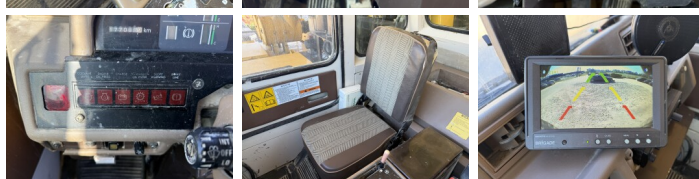

Available at Boss Machinery! This Komatsu HD605-5 Dump Truck from 2001 has an engine power of 533 kW and counts 22848 operational hours. The total weight of this Komatsu HD605-5 is 47400 kg and the dimensions are 9.21 x 4.56 x 4.37. Furthermore, this HD605-5 is equipped with Heated Seat, Airco, Body heating, Camera, Radio, Lubrificação central. The Komatsu Dump Truck also has a CE marking. Do you want more information or do you want to try the Komatsu HD605-5 at our yard? Please let us know.

30% 30% **24.00R35**
40% 40% 40% 40% **24.00R35**

Opties

Heated Seat
Airco

Body heating

Camera

Radio

Lubrificação central