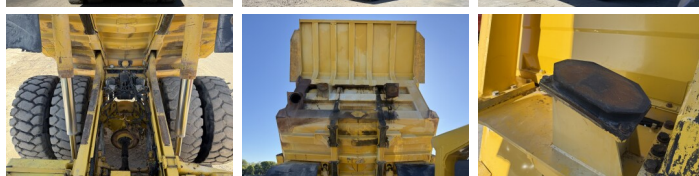

Available at Boss Machinery! This Komatsu HD605-5 Dump Truck from 2001 has an engine power of 533 kW and counts 22848 operational hours. The total weight of this Komatsu HD605-5 is 47400 kg and the dimensions are 9.21 x 4.56 x 4.37. Furthermore, this HD605-5 is equipped with Heated Seat, Airco, Body heating, Camera, Radio, Lubrificação central. The Komatsu Dump Truck also has a CE marking. Do you want more information or do you want to try the Komatsu HD605-5 at our yard? Please let us know.

30% 30% **24.00R35**
40% 40% 40% 40% **24.00R35**

Opties

Heated Seat
Airco

Body heating

Camera

Radio

Lubrificação central