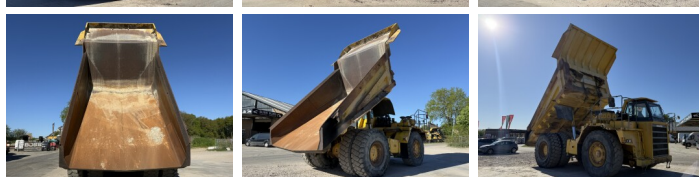

Komatsu

Komatsu HD605-5

BOSS
MACHINERY

€ 59.500excl.

Ano **2001**
Número de referência **BM007143**
Horas **22.848**

Algemeen

Tipo **HD605-5**
Localização **Veldhoven, Netherlands**
Certificaat **CE**

Descrição

Available at Boss Machinery! This Komatsu HD605-5 Dump Truck from 2001 has an engine power of 533 kW and counts 22848 operational hours. The total weight of this Komatsu HD605-5 is 47400 kg and the dimensions are 9.21 x 4.56 x 4.37. Furthermore, this HD605-5 is equipped with Heated Seat, Airco, Body heating, Camera, Radio, Lubrificação central. The Komatsu Dump Truck also has a CE marking. Do you want more information or do you want to try the Komatsu HD605-5 at our yard? Please let us know.

Maten / Gewichten

Dimensões C*L*A **9.21 x 4.56 x 4.37**
Peso **47400**

Motor informatie

Marca do motor **Komatsu**
Modelo de motor **SAA6D170E**
Cilindros **6**
Turbo
Capacidade em kW **533**

Banden / Rupsen

30% 30% **24.00R35**
40% 40% 40% 40% **24.00R35**

Opties

Heated Seat
Airco

Body heating

Camera

Radio

Lubrificação central