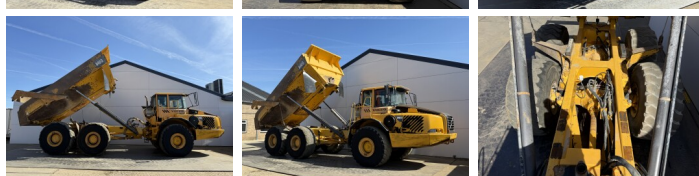

Volvo

Volvo A40D

€ 47.500excl.

Ano **2006**
Número de referência **BM007436**
Horas **26.131**

Algemeen

Tipo **A40D**
Localização **Veldhoven, Netherlands**
Certificaat **CE**

Descrição

Available at Boss Machinery! This Volvo A40D Dump Truck from 2006 has an engine power of 309 kW and counts 26131 operational hours. The total weight of this Volvo A40D is 31270 kg and the dimensions are 11.68 x 3.45 x 3.53. Furthermore, this A40D is equipped with Airco, Radio, Heated Seat. The Volvo Dump Truck also has a CE marking. Do you want more information or do you want to try the Volvo A40D at our yard? Please let us know.

Maten / Gewichten

Peso **31270**
Dimensões C*L*A **11.68 x 3.45 x 3.53**

Technische informatie

Configurações de drive **6x6**

Motor informatie

Marca do motor **Volvo**
Modelo de motor **D12**
Cilindros **6**
Turbo
Capacidade em kW **309**

Banden / Rupsen

50% 50% **29.5R25**
30% 30% **29.5R25**
30% 30% **29.5R25**

BOSS

MACHINERY

Opties

Airco

Radio

Heated Seat