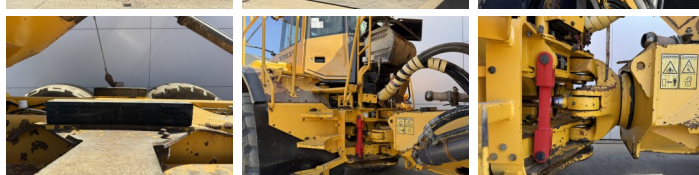

Volvo

Volvo A40D

€ 47.500excl.

Ano **2006**
Número de referência **BM007436**
Horas **26.131**

Algemeen

Tipo **A40D**
Localização **Veldhoven, Netherlands**
Certificaat **CE**

Descrição

Available at Boss Machinery! This Volvo A40D Dump Truck from 2006 has an engine power of 309 kW and counts 26131 operational hours. The total weight of this Volvo A40D is 31270 kg and the dimensions are 11.68 x 3.45 x 3.53. Furthermore, this A40D is equipped with Airco, Radio, Heated Seat. The Volvo Dump Truck also has a CE marking. Do you want more information or do you want to try the Volvo A40D at our yard? Please let us know.

Banden / Rupsen

50% 50% **29.5R25**
30% 30% **29.5R25**
30% 30% **29.5R25**

BOSS

MACHINERY

Opties

Airco

Radio

Heated Seat