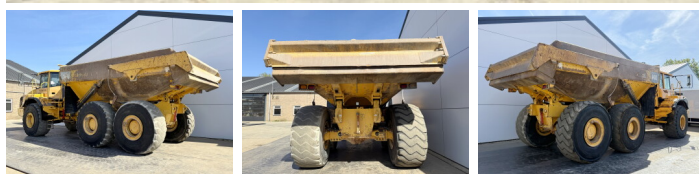

Volvo

Volvo A40D

€ 47.500excl.

Ano **2006**
Número de referência **BM007436**
Horas **26.131**

Algemeen

Tipo **A40D**
Localização **Veldhoven, Netherlands**
Certificaat **CE**

Descrição

Available at Boss Machinery! This Volvo A40D Dump Truck from 2006 has an engine power of 309 kW and counts 26131 operational hours. The total weight of this Volvo A40D is 31270 kg and the dimensions are 11.68 x 3.45 x 3.53. Furthermore, this A40D is equipped with Airco, Radio, Heated Seat. The Volvo Dump Truck also has a CE marking. Do you want more information or do you want to try the Volvo A40D at our yard? Please let us know.

Maten / Gewichten

Peso **31270**
Dimensões C*L*A **11.68 x 3.45 x 3.53**

Technische informatie

Configurações de drive **6x6**

Motor informatie

Marca do motor **Volvo**
Modelo de motor **D12**
Cilindros **6**
Turbo
Capacidade em kW **309**

Banden / Rupsen

50% 50% **29.5R25**
30% 30% **29.5R25**
30% 30% **29.5R25**

BOSS

MACHINERY

Opties

Airco

Radio

Heated Seat