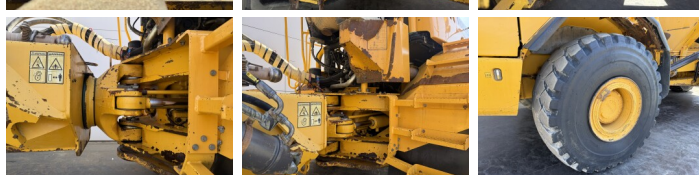

Volvo

Volvo A40D

€ 47.500excl.

Ano **2006**
Número de referência **BM007436**
Horas **26.131**

Algemeen

Tipo **A40D**
Localização **Veldhoven, Netherlands**
Certificaat **CE**

Descrição

Available at Boss Machinery! This Volvo A40D Dump Truck from 2006 has an engine power of 309 kW and counts 26131 operational hours. The total weight of this Volvo A40D is 31270 kg and the dimensions are 11.68 x 3.45 x 3.53. Furthermore, this A40D is equipped with Airco, Radio, Heated Seat. The Volvo Dump Truck also has a CE marking. Do you want more information or do you want to try the Volvo A40D at our yard? Please let us know.

Maten / Gewichten

Peso **31270**
Dimensões C*L*A **11.68 x 3.45 x 3.53**

Technische informatie

Configurações de drive **6x6**

Motor informatie

Marca do motor **Volvo**
Modelo de motor **D12**
Cilindros **6**
Turbo
Capacidade em kW **309**

Banden / Rupsen

50% 50% **29.5R25**
30% 30% **29.5R25**
30% 30% **29.5R25**

BOSS

MACHINERY

Opties

Airco

Radio

Heated Seat