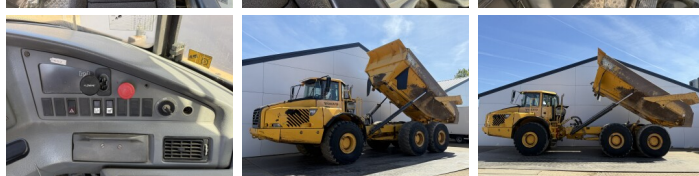

Volvo

Volvo A40D

€ 47.500excl.

Ano **2006**
Número de referência **BM007436**
Horas **26.131**

Algemeen

Tipo **A40D**
Localização **Veldhoven, Netherlands**
Certificaat **CE**

Descrição

Available at Boss Machinery! This Volvo A40D Dump Truck from 2006 has an engine power of 309 kW and counts 26131 operational hours. The total weight of this Volvo A40D is 31270 kg and the dimensions are 11.68 x 3.45 x 3.53. Furthermore, this A40D is equipped with Airco, Radio, Heated Seat. The Volvo Dump Truck also has a CE marking. Do you want more information or do you want to try the Volvo A40D at our yard? Please let us know.

Maten / Gewichten

Peso **31270**
Dimensões C*L*A **11.68 x 3.45 x 3.53**

Technische informatie

Configurações de drive **6x6**

Motor informatie

Marca do motor **Volvo**
Modelo de motor **D12**
Cilindros **6**
Turbo
Capacidade em kW **309**

Banden / Rupsen

50% 50% **29.5R25**
30% 30% **29.5R25**
30% 30% **29.5R25**

BOSS

MACHINERY

Opties

Airco

Radio

Heated Seat