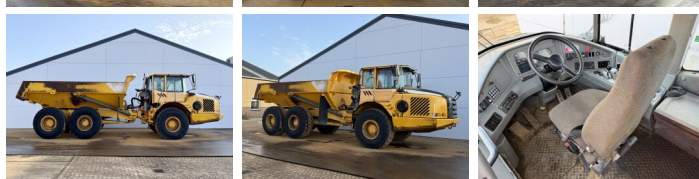

Volvo

Volvo A25E

€ 59.500excl.

Ano **2007**
Número de referência **BM07391**
Horas **24.385**

Algemeen

Tipo **A25E**
Localização **Veldhoven, Netherlands**
Certificaac **CE**

Descrição

Available at Boss Machinery! This Volvo A25E Dump Truck from 2007 has an engine power of 223 kW and counts 24385 operational hours. The total weight of this Volvo A25E is 21560 kg and the dimensions are 10.31 x 2.87 x 3.42. Furthermore, this A25E is equipped with Heated Seat, Airco, Body heating, Camera, Radio, Bluetooth. The Volvo Dump Truck also has a CE marking. Do you want more information or do you want to try the Volvo A25E at our yard? Please let us know.

Maten / Gewichten

Peso **21560**
Dimensões C*L*A **10.31 x 2.87 x 3.42**

Technische informatie

Configurações de drive **6x6**

Motor informatie

Marca do motor **Volvo**
Modelo de motor **D9B**
Cilindros **6**
Turbo
Capacidade em kW **223**

Banden / Rupsen

30% 30% **23.5R25**
20% 20% **23.5R25**
20% 20% **23.5R25**

BOSS

MACHINERY

Opties

Heated Seat
Airco
Body heating
Camera
Radio
Bluetooth