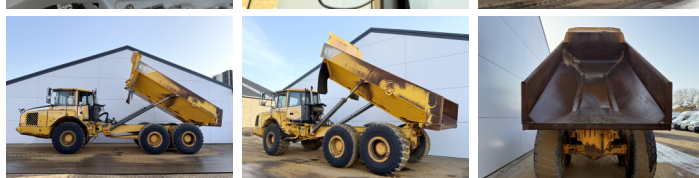

Volvo

Volvo A25E

€ 59.500excl.

Ano **2007**
Número de referência **BM07391**
Horas **24.385**

Algemeen

Tipo **A25E**
Localização **Veldhoven, Netherlands**
Certificaac **CE**

Descrição

Available at Boss Machinery! This Volvo A25E Dump Truck from 2007 has an engine power of 223 kW and counts 24385 operational hours. The total weight of this Volvo A25E is 21560 kg and the dimensions are 10.31 x 2.87 x 3.42. Furthermore, this A25E is equipped with Heated Seat, Airco, Body heating, Camera, Radio, Bluetooth. The Volvo Dump Truck also has a CE marking. Do you want more information or do you want to try the Volvo A25E at our yard? Please let us know.

Maten / Gewichten

Peso **21560**
Dimensões C*L*A **10.31 x 2.87 x 3.42**

Technische informatie

Configurações de drive **6x6**

Motor informatie

Marca do motor **Volvo**
Modelo de motor **D9B**
Cilindros **6**
Turbo
Capacidade em kW **223**

Banden / Rupsen

30% 30% **23.5R25**
20% 20% **23.5R25**
20% 20% **23.5R25**

BOSS

MACHINERY

Opties

Heated Seat
Airco
Body heating
Camera
Radio
Bluetooth