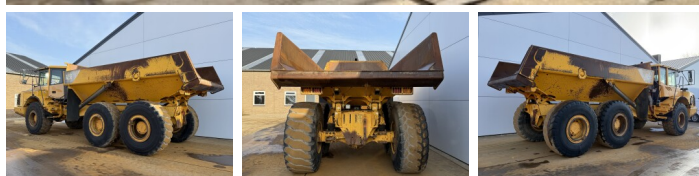

Volvo

Volvo A25E

€ 59.500excl.

Ano **2007**
Número de referência **BM07391**
Horas **24.385**

Algemeen

Tipo **A25E**
Localização **Veldhoven, Netherlands**
Certificaac **CE**

Descrição

Available at Boss Machinery! This Volvo A25E Dump Truck from 2007 has an engine power of 223 kW and counts 24385 operational hours. The total weight of this Volvo A25E is 21560 kg and the dimensions are 10.31 x 2.87 x 3.42. Furthermore, this A25E is equipped with Heated Seat, Airco, Body heating, Camera, Radio, Bluetooth. The Volvo Dump Truck also has a CE marking. Do you want more information or do you want to try the Volvo A25E at our yard? Please let us know.

Maten / Gewichten

Peso **21560**
Dimensões C*L*A **10.31 x 2.87 x 3.42**

Technische informatie

Configurações de drive **6x6**

Motor informatie

Marca do motor **Volvo**
Modelo de motor **D9B**
Cilindros **6**
Turbo
Capacidade em kW **223**

Banden / Rupsen

30% 30% **23.5R25**
20% 20% **23.5R25**
20% 20% **23.5R25**

BOSS

MACHINERY

Opties

Heated Seat
Airco
Body heating
Camera
Radio
Bluetooth