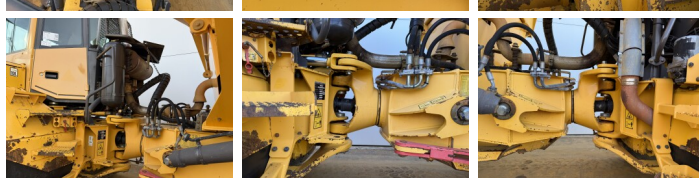

Volvo

Volvo A25E

€ 59.500excl.

Ano **2007**
Número de referência **BM07391**
Horas **24.385**

Algemeen

Tipo **A25E**
Localização **Veldhoven, Netherlands**
Certificaac **CE**

Descrição

Available at Boss Machinery! This Volvo A25E Dump Truck from 2007 has an engine power of 223 kW and counts 24385 operational hours. The total weight of this Volvo A25E is 21560 kg and the dimensions are 10.31 x 2.87 x 3.42. Furthermore, this A25E is equipped with Heated Seat, Airco, Body heating, Camera, Radio, Bluetooth. The Volvo Dump Truck also has a CE marking. Do you want more information or do you want to try the Volvo A25E at our yard? Please let us know.

Maten / Gewichten

Peso **21560**
Dimensões C*L*A **10.31 x 2.87 x 3.42**

Technische informatie

Configurações de drive **6x6**

Motor informatie

Marca do motor **Volvo**
Modelo de motor **D9B**
Cilindros **6**
Turbo
Capacidade em kW **223**

Banden / Rupsen

30% 30% **23.5R25**
20% 20% **23.5R25**
20% 20% **23.5R25**

BOSS

MACHINERY

Opties

Heated Seat
Airco
Body heating
Camera
Radio
Bluetooth