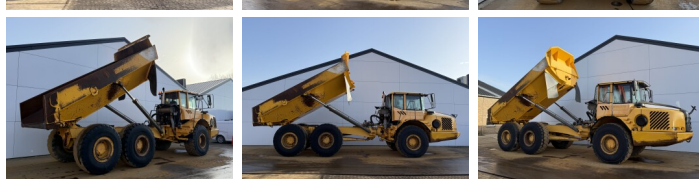

Volvo

Volvo A25E

€ 59.500excl.

Ano **2007**
Número de referência **BM07391**
Horas **24.385**

Algemeen

Tipo **A25E**
Localização **Veldhoven, Netherlands**
Certificaac **CE**

Descrição

Available at Boss Machinery! This Volvo A25E Dump Truck from 2007 has an engine power of 223 kW and counts 24385 operational hours. The total weight of this Volvo A25E is 21560 kg and the dimensions are 10.31 x 2.87 x 3.42. Furthermore, this A25E is equipped with Heated Seat, Airco, Body heating, Camera, Radio, Bluetooth. The Volvo Dump Truck also has a CE marking. Do you want more information or do you want to try the Volvo A25E at our yard? Please let us know.

Maten / Gewichten

Peso **21560**
Dimensões C*L*A **10.31 x 2.87 x 3.42**

Technische informatie

Configurações de drive **6x6**

Motor informatie

Marca do motor **Volvo**
Modelo de motor **D9B**
Cilindros **6**
Turbo
Capacidade em kW **223**

Banden / Rupsen

30% 30% **23.5R25**
20% 20% **23.5R25**
20% 20% **23.5R25**

BOSS

MACHINERY

Opties

Heated Seat
Airco
Body heating
Camera
Radio
Bluetooth