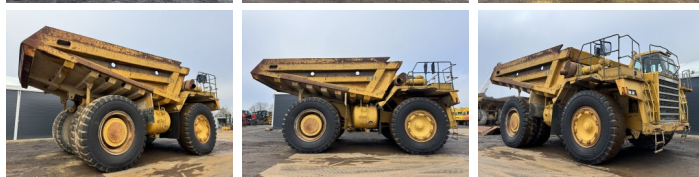

Komatsu

Komatsu HD785-3

€ 45.000excl.

Ano **1991**
Número de referência **BM007211**
Horas **29.548**

Algemeen

Tipo **HD785-3**
Localização **Veldhoven, Netherlands**
Certificaat **CE**

Descrição

Available at Boss Machinery! This Komatsu HD785-3 Dump Truck from 1991 has an engine power of 605 kW and counts 29548 operational hours. The total weight of this Komatsu HD785-3 is 61200 kg and the dimensions are 10.30 x 5.20 x 4.62. Furthermore, this HD785-3 is equipped with Airco, Camera. The Komatsu Dump Truck also has a CE marking. Do you want more information or do you want to try the Komatsu HD785-3 at our yard? Please let us know.

Maten / Gewichten

Peso **61200**
Dimensões C*L*A **10.30 x 5.20 x 4.62**

Technische informatie

Configurações de drive **4x4**

Motor informatie

Marca do motor **Komatsu**
Modelo de motor **SA12V140**
Cilindros **12**
Turbo
Capacidade em kW **605**

Banden / Rupsen

60% 60% **31/90R49**
60% 60% **31/90R49**

Opties

BOSS
MACHINERY

Airco
Camera