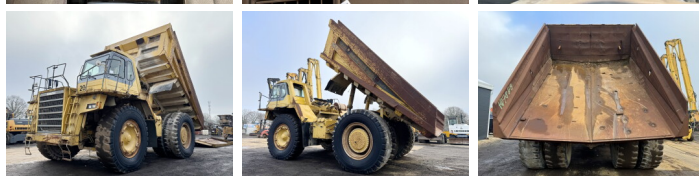

Komatsu

Komatsu HD785-3

€ 45.000excl.

Ano **1991**
Número de referência **BM007211**
Horas **29.548**

Algemeen

Tipo **HD785-3**
Localização **Veldhoven, Netherlands**
Certificaat **CE**

Descrição

Available at Boss Machinery! This Komatsu HD785-3 Dump Truck from 1991 has an engine power of 605 kW and counts 29548 operational hours. The total weight of this Komatsu HD785-3 is 61200 kg and the dimensions are 10.30 x 5.20 x 4.62. Furthermore, this HD785-3 is equipped with Airco, Camera. The Komatsu Dump Truck also has a CE marking. Do you want more information or do you want to try the Komatsu HD785-3 at our yard? Please let us know.

Maten / Gewichten

Peso **61200**
Dimensões C*L*A **10.30 x 5.20 x 4.62**

Technische informatie

Configurações de drive **4x4**

Motor informatie

Marca do motor **Komatsu**
Modelo de motor **SA12V140**
Cilindros **12**
Turbo
Capacidade em kW **605**

Banden / Rupsen

60% 60% **31/90R49**
60% 60% **31/90R49**

Opties

BOSS
MACHINERY

Airco
Camera