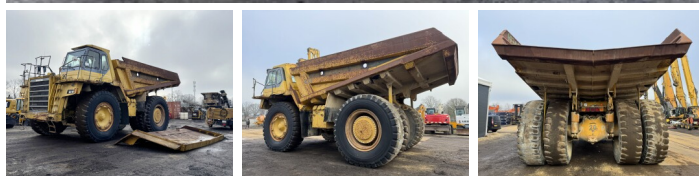

Komatsu

Komatsu HD785-3

€ 45.000excl.

Ano **1991**
Número de referência **BM007211**
Horas **29.548**

Algemeen

Tipo **HD785-3**
Localização **Veldhoven, Netherlands**
Certificaat **CE**

Descrição

Available at Boss Machinery! This Komatsu HD785-3 Dump Truck from 1991 has an engine power of 605 kW and counts 29548 operational hours. The total weight of this Komatsu HD785-3 is 61200 kg and the dimensions are 10.30 x 5.20 x 4.62. Furthermore, this HD785-3 is equipped with Airco, Camera. The Komatsu Dump Truck also has a CE marking. Do you want more information or do you want to try the Komatsu HD785-3 at our yard? Please let us know.

Maten / Gewichten

Peso **61200**
Dimensões C*L*A **10.30 x 5.20 x 4.62**

Technische informatie

Configurações de drive **4x4**

Motor informatie

Marca do motor **Komatsu**
Modelo de motor **SA12V140**
Cilindros **12**
Turbo
Capacidade em kW **605**

Banden / Rupsen

60% 60% **31/90R49**
60% 60% **31/90R49**

Opties

BOSS
MACHINERY

Airco
Camera