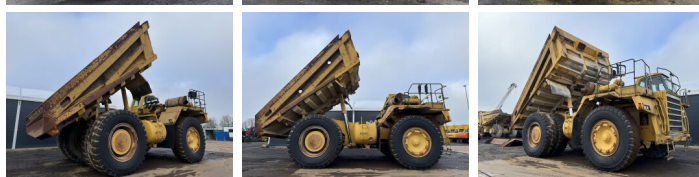

Komatsu

Komatsu HD785-3

€ 45.000excl.

Ano **1991**
Número de referência **BM007211**
Horas **29.548**

Algemeen

Tipo **HD785-3**
Localização **Veldhoven, Netherlands**
Certificaat **CE**

Descrição

Available at Boss Machinery! This Komatsu HD785-3 Dump Truck from 1991 has an engine power of 605 kW and counts 29548 operational hours. The total weight of this Komatsu HD785-3 is 61200 kg and the dimensions are 10.30 x 5.20 x 4.62. Furthermore, this HD785-3 is equipped with Airco, Camera. The Komatsu Dump Truck also has a CE marking. Do you want more information or do you want to try the Komatsu HD785-3 at our yard? Please let us know.

Maten / Gewichten

Peso **61200**
Dimensões C*L*A **10.30 x 5.20 x 4.62**

Technische informatie

Configurações de drive **4x4**

Motor informatie

Marca do motor **Komatsu**
Modelo de motor **SA12V140**
Cilindros **12**
Turbo
Capacidade em kW **605**

Banden / Rupsen

60% 60% **31/90R49**
60% 60% **31/90R49**

Opties

BOSS
MACHINERY

Airco
Camera