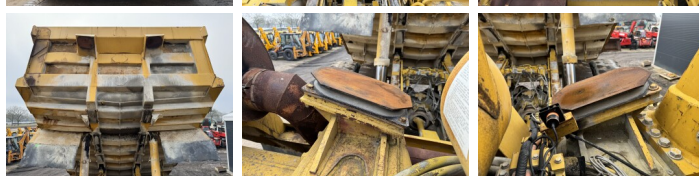

Komatsu

Komatsu HD785-3

€ 45.000excl.

Ano **1991**
Número de referência **BM007211**
Horas **29.548**

Algemeen

Tipo **HD785-3**
Localização **Veldhoven, Netherlands**
Certificaat **CE**

Descrição

Available at Boss Machinery! This Komatsu HD785-3 Dump Truck from 1991 has an engine power of 605 kW and counts 29548 operational hours. The total weight of this Komatsu HD785-3 is 61200 kg and the dimensions are 10.30 x 5.20 x 4.62. Furthermore, this HD785-3 is equipped with Airco, Camera. The Komatsu Dump Truck also has a CE marking. Do you want more information or do you want to try the Komatsu HD785-3 at our yard? Please let us know.

Maten / Gewichten

Peso **61200**
Dimensões C*L*A **10.30 x 5.20 x 4.62**

Technische informatie

Configurações de drive **4x4**

Motor informatie

Marca do motor **Komatsu**
Modelo de motor **SA12V140**
Cilindros **12**
Turbo
Capacidade em kW **605**

Banden / Rupsen

60% 60% **31/90R49**
60% 60% **31/90R49**

Opties

BOSS
MACHINERY

Airco
Camera