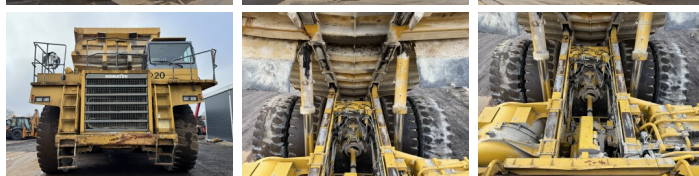

Komatsu

Komatsu HD785-3

€ 45.000excl.

Ano **1991**
Número de referência **BM007211**
Horas **29.548**

Algemeen

Tipo **HD785-3**
Localização **Veldhoven, Netherlands**
Certificaat **CE**

Descrição

Available at Boss Machinery! This Komatsu HD785-3 Dump Truck from 1991 has an engine power of 605 kW and counts 29548 operational hours. The total weight of this Komatsu HD785-3 is 61200 kg and the dimensions are 10.30 x 5.20 x 4.62. Furthermore, this HD785-3 is equipped with Airco, Camera. The Komatsu Dump Truck also has a CE marking. Do you want more information or do you want to try the Komatsu HD785-3 at our yard? Please let us know.

Maten / Gewichten

Peso **61200**
Dimensões C*L*A **10.30 x 5.20 x 4.62**

Technische informatie

Configurações de drive **4x4**

Motor informatie

Marca do motor **Komatsu**
Modelo de motor **SA12V140**
Cilindros **12**
Turbo
Capacidade em kW **605**

Banden / Rupsen

60% 60% **31/90R49**
60% 60% **31/90R49**

Opties

BOSS
MACHINERY

Airco
Camera