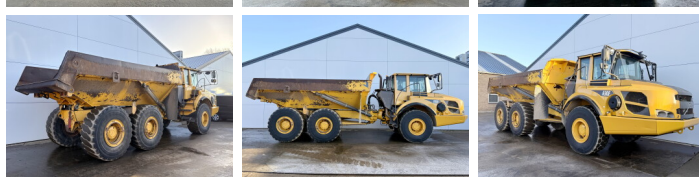

Volvo

Volvo A30F

€ 74.500excl.

Ano **2013**
Número de referência **BM007207**
Horas **15.463**

Algemeen

Tipo **A30F**
Localização **Veldhoven, Netherlands**
Certificaat **CE**

Descrição

Available at Boss Machinery! This Volvo A30F Dump Truck from 2013 has an engine power of 265 kW and counts 15463 operational hours. The total weight of this Volvo A30F is 23200 kg and the dimensions are 10.26 x 2.90 x 3.30. Furthermore, this A30F is equipped with Airco, Climate Control, Radio, Camera, Heated Seat. The Volvo Dump Truck also has a CE marking. Do you want more information or do you want to try the Volvo A30F at our yard? Please let us know.

Maten / Gewichten

Peso **23200**
Dimensões C*L*A **10.26 x 2.90 x 3.30**

Technische informatie

Configurações de drive **6x6**

Motor informatie

Marca do motor **Volvo**
Modelo de motor **D11H**
Cilindros **6**
Turbo
Capacidade em kW **265**

Banden / Rupsen

20% 20% **23.5R25**
20% 20% **23.5R25**
20% 20% **23.5R25**

BOSS

MACHINERY

Opties

Airco

Climate Control

Radio