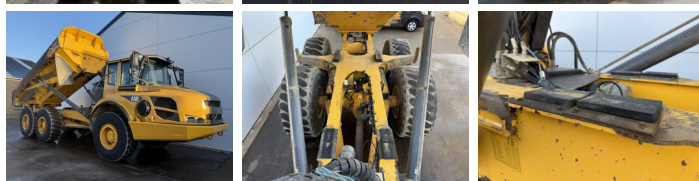

Volvo

Volvo A30F

€ 74.500excl.

Ano **2013**
Número de referência **BM007207**
Horas **15.463**

Algemeen

Tipo **A30F**
Localização **Veldhoven, Netherlands**
Certificaat **CE**

Descrição

Available at Boss Machinery! This Volvo A30F Dump Truck from 2013 has an engine power of 265 kW and counts 15463 operational hours. The total weight of this Volvo A30F is 23200 kg and the dimensions are 10.26 x 2.90 x 3.30. Furthermore, this A30F is equipped with Airco, Climate Control, Radio, Camera, Heated Seat. The Volvo Dump Truck also has a CE marking. Do you want more information or do you want to try the Volvo A30F at our yard? Please let us know.

Maten / Gewichten

Peso **23200**
Dimensões C*L*A **10.26 x 2.90 x 3.30**

Technische informatie

Configurações de drive **6x6**

Motor informatie

Marca do motor **Volvo**
Modelo de motor **D11H**
Cilindros **6**
Turbo
Capacidade em kW **265**

Banden / Rupsen

20% 20% **23.5R25**
20% 20% **23.5R25**
20% 20% **23.5R25**

BOSS

MACHINERY

Opties

Airco

Climate Control

Radio