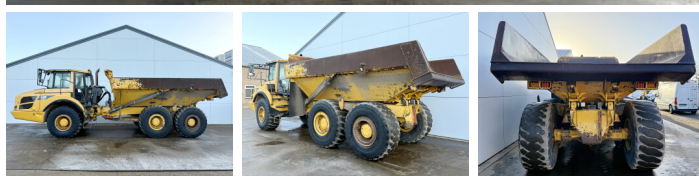

Volvo

Volvo A30F

€ 74.500excl.

Ano **2013**
Número de referência **BM007207**
Horas **15.463**

Algemeen

Tipo **A30F**
Localização **Veldhoven, Netherlands**
Certificaat **CE**

Descrição

Available at Boss Machinery! This Volvo A30F Dump Truck from 2013 has an engine power of 265 kW and counts 15463 operational hours. The total weight of this Volvo A30F is 23200 kg and the dimensions are 10.26 x 2.90 x 3.30. Furthermore, this A30F is equipped with Airco, Climate Control, Radio, Camera, Heated Seat. The Volvo Dump Truck also has a CE marking. Do you want more information or do you want to try the Volvo A30F at our yard? Please let us know.

Maten / Gewichten

Peso **23200**
Dimensões C*L*A **10.26 x 2.90 x 3.30**

Technische informatie

Configurações de drive **6x6**

Motor informatie

Marca do motor **Volvo**
Modelo de motor **D11H**
Cilindros **6**
Turbo
Capacidade em kW **265**

Banden / Rupsen

20% 20% **23.5R25**
20% 20% **23.5R25**
20% 20% **23.5R25**

BOSS

MACHINERY

Opties

Airco

Climate Control

Radio