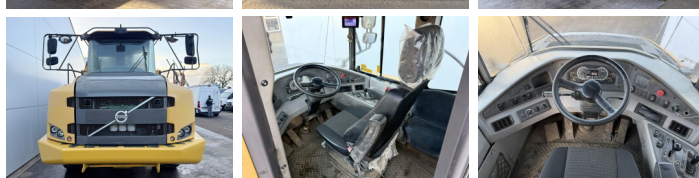

Volvo

Volvo A30F

€ 74.500excl.

Ano **2013**
Número de referência **BM007207**
Horas **15.463**

Algemeen

Tipo **A30F**
Localização **Veldhoven, Netherlands**
Certificaat **CE**

Descrição

Available at Boss Machinery! This Volvo A30F Dump Truck from 2013 has an engine power of 265 kW and counts 15463 operational hours. The total weight of this Volvo A30F is 23200 kg and the dimensions are 10.26 x 2.90 x 3.30. Furthermore, this A30F is equipped with Airco, Climate Control, Radio, Camera, Heated Seat. The Volvo Dump Truck also has a CE marking. Do you want more information or do you want to try the Volvo A30F at our yard? Please let us know.

Maten / Gewichten

Peso **23200**
Dimensões C*L*A **10.26 x 2.90 x 3.30**

Technische informatie

Configurações de drive **6x6**

Motor informatie

Marca do motor **Volvo**
Modelo de motor **D11H**
Cilindros **6**
Turbo
Capacidade em kW **265**

Banden / Rupsen

20% 20% **23.5R25**
20% 20% **23.5R25**
20% 20% **23.5R25**

BOSS

MACHINERY

Opties

Airco

Climate Control

Radio