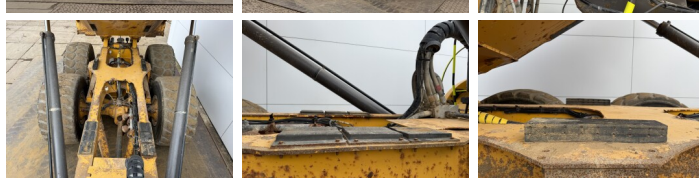

Volvo

Volvo A40F

€ 72.500excl.

Ano **2011**
Número de referência **BM007090**
Horas **16.702**

Algemeen

Tipo **A40F**
Localização **Veldhoven, Netherlands**
Descrição **Available at Boss Machinery! This Volvo A40F Dump Truck from 2011 has an engine power of 347 kW and counts 16702 operational hours. The total weight of this Volvo A40F is 29860 kg and the dimensions are 11.61 x 3.39 x 3.64. Furthermore, this A40F is equipped with Heated Seat, Climate Control, Airco, Radio, Camera, Lubrificação central. Do you want more information or do you want to try the Volvo A40F at our yard? Please let us know.**

Banden / Rupsen

30%	30%	29.5R25
10%	20%	29.5R25
20%	20%	29.5R25

Opties

Heated Seat

Climate Control

Airco

Radio

Camera