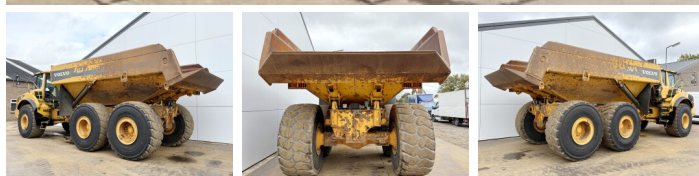

Volvo

Volvo A40F

€ 72.500excl.

Ano **2011**
Número de referência **BM007090**
Horas **16.702**

Algemeen

Tipo **A40F**
Localização **Veldhoven, Netherlands**
Descrição **Available at Boss Machinery! This Volvo A40F Dump Truck from 2011 has an engine power of 347 kW and counts 16702 operational hours. The total weight of this Volvo A40F is 29860 kg and the dimensions are 11.61 x 3.39 x 3.64. Furthermore, this A40F is equipped with Heated Seat, Climate Control, Airco, Radio, Camera, Lubrificação central. Do you want more information or do you want to try the Volvo A40F at our yard? Please let us know.**

Maten / Gewichten

Dimensões C*L*A **11.61 x 3.39 x 3.64**
Peso **29860**

Technische informatie

Configurações de drive **6x6**

Motor informatie

Marca do motor **Volvo**
Modelo de motor **D16H**
Cilindros **6**
Turbo
Capacidade em kW **347**

Banden / Rupsen

30%	30%	29.5R25
10%	20%	29.5R25
20%	20%	29.5R25

Opties

Heated Seat

Climate Control

Airco

Radio

Camera