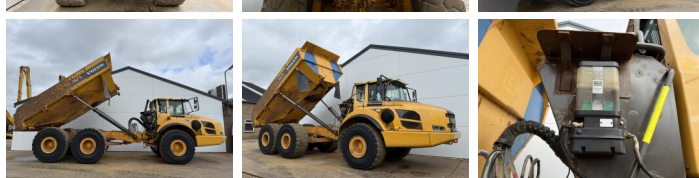

Volvo

Volvo A40F

€ 72.500excl.

Ano **2011**
Número de referência **BM007090**
Horas **16.702**

Algemeen

Tipo **A40F**
Localização **Veldhoven, Netherlands**
Descrição **Available at Boss Machinery! This Volvo A40F Dump Truck from 2011 has an engine power of 347 kW and counts 16702 operational hours. The total weight of this Volvo A40F is 29860 kg and the dimensions are 11.61 x 3.39 x 3.64. Furthermore, this A40F is equipped with Heated Seat, Climate Control, Airco, Radio, Camera, Lubrificação central. Do you want more information or do you want to try the Volvo A40F at our yard? Please let us know.**

Maten / Gewichten

Dimensões C*L*A **11.61 x 3.39 x 3.64**
Peso **29860**

Technische informatie

Configurações de drive **6x6**

Motor informatie

Marca do motor **Volvo**
Modelo de motor **D16H**
Cilindros **6**
Turbo
Capacidade em kW **347**

Banden / Rupsen

30%	30%	29.5R25
10%	20%	29.5R25
20%	20%	29.5R25

Opties

Heated Seat

Climate Control

Airco

Radio

Camera