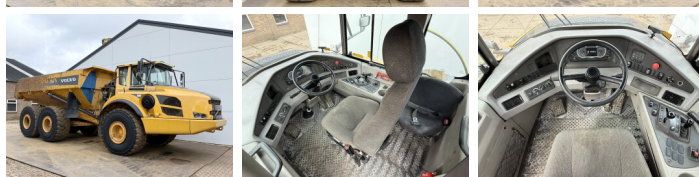

Volvo

Volvo A40F

€ 72.500excl.

Ano **2011**
Número de referência **BM007090**
Horas **16.702**

Algemeen

Tipo **A40F**
Localização **Veldhoven, Netherlands**
Descrição **Available at Boss Machinery! This Volvo A40F Dump Truck from 2011 has an engine power of 347 kW and counts 16702 operational hours. The total weight of this Volvo A40F is 29860 kg and the dimensions are 11.61 x 3.39 x 3.64. Furthermore, this A40F is equipped with Heated Seat, Climate Control, Airco, Radio, Camera, Lubrificação central. Do you want more information or do you want to try the Volvo A40F at our yard? Please let us know.**

Maten / Gewichten

Dimensões C*L*A **11.61 x 3.39 x 3.64**
Peso **29860**

Technische informatie

Configurações de drive **6x6**

Motor informatie

Marca do motor **Volvo**
Modelo de motor **D16H**
Cilindros **6**
Turbo
Capacidade em kW **347**

Banden / Rupsen

30%	30%	29.5R25
10%	20%	29.5R25
20%	20%	29.5R25

Opties

Heated Seat

Climate Control

Airco

Radio

Camera