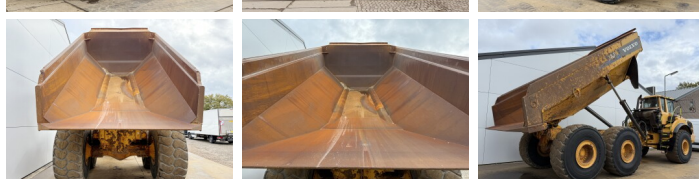

Volvo

Volvo A40F

€ 72.500excl.

Ano **2011**
Número de referência **BM007090**
Horas **16.702**

Algemeen

Tipo **A40F**
Localização **Veldhoven, Netherlands**
Descrição **Available at Boss Machinery! This Volvo A40F Dump Truck from 2011 has an engine power of 347 kW and counts 16702 operational hours. The total weight of this Volvo A40F is 29860 kg and the dimensions are 11.61 x 3.39 x 3.64. Furthermore, this A40F is equipped with Heated Seat, Climate Control, Airco, Radio, Camera, Lubrificação central. Do you want more information or do you want to try the Volvo A40F at our yard? Please let us know.**

Maten / Gewichten

Dimensões C*L*A **11.61 x 3.39 x 3.64**
Peso **29860**

Technische informatie

Configurações de drive **6x6**

Motor informatie

Marca do motor **Volvo**
Modelo de motor **D16H**
Cilindros **6**
Turbo
Capacidade em kW **347**

Banden / Rupsen

30%	30%	29.5R25
10%	20%	29.5R25
20%	20%	29.5R25

Opties

Heated Seat

Climate Control

Airco

Radio

Camera