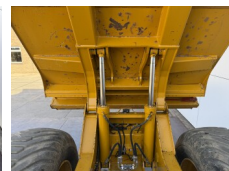

Hydrema

Hydrema 912F

BOSS
MACHINERY

Ano **2018**
Número de referência **BM006951**
Horas **8.432**

Algemeen

Tipo 912F
Localização Veldhoven, Netherlands
Certificaat CE + EPA
Available at Boss Machinery! This Hydrema 912F Dump Truck from 2018 has an engine power of 104 kW and counts 8432 operational hours. The total weight of this Hydrema 912F is 7270 kg and the dimensions are 5.90 x 2.50 x 2.72. Furthermore, this 912F is equipped with Radio, Airco, Camera. The Hydrema Dump Truck also has a CE + EPA marking. Do you want more information or do you want to try the Hydrema 912F at our yard? Please let us know.

Descrição

Maten / Gewichten

Peso 7270
Dimensões C*L*A 5.90 x 2.50 x 2.72

Technische informatie

Configurações de drive 4x4

Motor informatie

Marca do motor Cummins
Modelo de motor QSB4.5 140
Cilindros 4
Turbo
Capacidade em kW 104

Banden / Rupsen

30% 30% 600/55-26.5
30% 30% 600/55-26.5

Opties

Radio
Airco

Camera