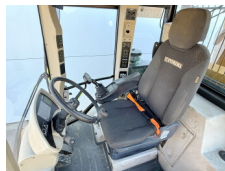

Hydrema

Hydrema 912F

BOSS
MACHINERY

Ano **2018**
Número de referência **BM006951**
Horas **8.432**

Algemeen

Tipo 912F
Localização Veldhoven, Netherlands
Certificaat CE + EPA
Available at Boss Machinery! This Hydrema 912F Dump Truck from 2018 has an engine power of 104 kW and counts 8432 operational hours. The total weight of this Hydrema 912F is 7270 kg and the dimensions are 5.90 x 2.50 x 2.72. Furthermore, this 912F is equipped with Radio, Airco, Camera. The Hydrema Dump Truck also has a CE + EPA marking. Do you want more information or do you want to try the Hydrema 912F at our yard? Please let us know.

Descrição

Maten / Gewichten

Peso 7270
Dimensões C*L*A 5.90 x 2.50 x 2.72

Technische informatie

Configurações de drive 4x4

Motor informatie

Marca do motor Cummins
Modelo de motor QSB4.5 140
Cilindros 4
Turbo
Capacidade em kW 104

Banden / Rupsen

30% 30% 600/55-26.5
30% 30% 600/55-26.5

Opties

Radio
Airco

Camera