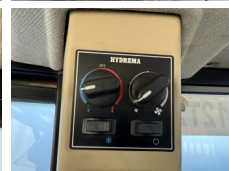

Hydrema

Hydrema 912F

BOSS
MACHINERY

Ano **2018**
Número de referência **BM006951**
Horas **8.432**

Algemeen

Tipo 912F
Localização Veldhoven, Netherlands
Certificaat CE + EPA
Available at Boss Machinery! This Hydrema 912F Dump Truck from 2018 has an engine power of 104 kW and counts 8432 operational hours. The total weight of this Hydrema 912F is 7270 kg and the dimensions are 5.90 x 2.50 x 2.72. Furthermore, this 912F is equipped with Radio, Airco, Camera. The Hydrema Dump Truck also has a CE + EPA marking. Do you want more information or do you want to try the Hydrema 912F at our yard? Please let us know.

Descrição

Maten / Gewichten

Peso 7270
Dimensões C*L*A 5.90 x 2.50 x 2.72

Technische informatie

Configurações de drive 4x4

Motor informatie

Marca do motor Cummins
Modelo de motor QSB4.5 140
Cilindros 4
Turbo
Capacidade em kW 104

Banden / Rupsen

30% 30% 600/55-26.5
30% 30% 600/55-26.5

Opties

Radio
Airco

Camera