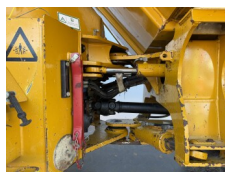

Hydrema

Hydrema 912F

BOSS
MACHINERY

Ano **2018**
Número de referência **BM006951**
Horas **8.432**

Algemeen

Tipo 912F
Localização Veldhoven, Netherlands
Certificaat CE + EPA
Available at Boss Machinery! This Hydrema 912F Dump Truck from 2018 has an engine power of 104 kW and counts 8432 operational hours. The total weight of this Hydrema 912F is 7270 kg and the dimensions are 5.90 x 2.50 x 2.72. Furthermore, this 912F is equipped with Radio, Airco, Camera. The Hydrema Dump Truck also has a CE + EPA marking. Do you want more information or do you want to try the Hydrema 912F at our yard? Please let us know.

Descrição

Maten / Gewichten

Peso 7270
Dimensões C*L*A 5.90 x 2.50 x 2.72

Technische informatie

Configurações de drive 4x4

Motor informatie

Marca do motor Cummins
Modelo de motor QSB4.5 140
Cilindros 4
Turbo
Capacidade em kW 104

Banden / Rupsen

30% 30% 600/55-26.5
30% 30% 600/55-26.5

Opties

Radio
Airco

Camera