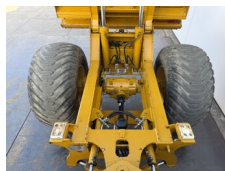

Hydrema

Hydrema 912F

BOSS
MACHINERY

Ano **2018**
Número de referência **BM006951**
Horas **8.432**

Algemeen

Tipo 912F
Localização Veldhoven, Netherlands
Certificaat CE + EPA
Available at Boss Machinery! This Hydrema 912F Dump Truck from 2018 has an engine power of 104 kW and counts 8432 operational hours. The total weight of this Hydrema 912F is 7270 kg and the dimensions are 5.90 x 2.50 x 2.72. Furthermore, this 912F is equipped with Radio, Airco, Camera. The Hydrema Dump Truck also has a CE + EPA marking. Do you want more information or do you want to try the Hydrema 912F at our yard? Please let us know.

Descrição

Maten / Gewichten

Peso 7270
Dimensões C*L*A 5.90 x 2.50 x 2.72

Technische informatie

Configurações de drive 4x4

Motor informatie

Marca do motor Cummins
Modelo de motor QSB4.5 140
Cilindros 4
Turbo
Capacidade em kW 104

Banden / Rupsen

30% 30% 600/55-26.5
30% 30% 600/55-26.5

Opties

Radio
Airco

Camera