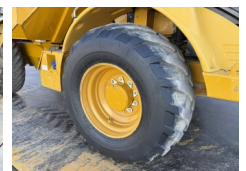

Hydrema

Hydrema 912F

BOSS
MACHINERY

Ano **2018**
Número de referência **BM006951**
Horas **8.432**

Algemeen

Tipo 912F
Localização Veldhoven, Netherlands
Certificaat CE + EPA
Available at Boss Machinery! This Hydrema 912F Dump Truck from 2018 has an engine power of 104 kW and counts 8432 operational hours. The total weight of this Hydrema 912F is 7270 kg and the dimensions are 5.90 x 2.50 x 2.72. Furthermore, this 912F is equipped with Radio, Airco, Camera. The Hydrema Dump Truck also has a CE + EPA marking. Do you want more information or do you want to try the Hydrema 912F at our yard? Please let us know.

Descrição

Maten / Gewichten

Peso 7270
Dimensões C*L*A 5.90 x 2.50 x 2.72

Technische informatie

Configurações de drive 4x4

Motor informatie

Marca do motor Cummins
Modelo de motor QSB4.5 140
Cilindros 4
Turbo
Capacidade em kW 104

Banden / Rupsen

30% 30% 600/55-26.5
30% 30% 600/55-26.5

Opties

Radio
Airco

Camera