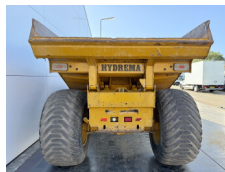

Hydrema

Hydrema 912F

BOSS
MACHINERY

Ano **2018**
Número de referência **BM006951**
Horas **8.432**

Algemeen

Tipo 912F
Localização Veldhoven, Netherlands
Certificaat CE + EPA
Available at Boss Machinery! This Hydrema 912F Dump Truck from 2018 has an engine power of 104 kW and counts 8432 operational hours. The total weight of this Hydrema 912F is 7270 kg and the dimensions are 5.90 x 2.50 x 2.72. Furthermore, this 912F is equipped with Radio, Airco, Camera. The Hydrema Dump Truck also has a CE + EPA marking. Do you want more information or do you want to try the Hydrema 912F at our yard? Please let us know.

Descrição

Maten / Gewichten

Peso 7270
Dimensões C*L*A 5.90 x 2.50 x 2.72

Technische informatie

Configurações de drive 4x4

Motor informatie

Marca do motor Cummins
Modelo de motor QSB4.5 140
Cilindros 4
Turbo
Capacidade em kW 104

Banden / Rupsen

30% 30% 600/55-26.5
30% 30% 600/55-26.5

Opties

Radio
Airco

Camera