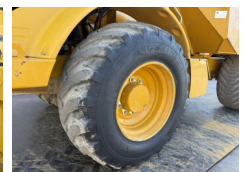

Hydrema

Hydrema 912F

BOSS
MACHINERY

Ano **2018**
Número de referência **BM006951**
Horas **8.432**

Algemeen

Tipo 912F
Localização Veldhoven, Netherlands
Certificaat CE + EPA
Available at Boss Machinery! This Hydrema 912F Dump Truck from 2018 has an engine power of 104 kW and counts 8432 operational hours. The total weight of this Hydrema 912F is 7270 kg and the dimensions are 5.90 x 2.50 x 2.72. Furthermore, this 912F is equipped with Radio, Airco, Camera. The Hydrema Dump Truck also has a CE + EPA marking. Do you want more information or do you want to try the Hydrema 912F at our yard? Please let us know.

Descrição

Maten / Gewichten

Peso 7270
Dimensões C*L*A 5.90 x 2.50 x 2.72

Technische informatie

Configurações de drive 4x4

Motor informatie

Marca do motor Cummins
Modelo de motor QSB4.5 140
Cilindros 4
Turbo
Capacidade em kW 104

Banden / Rupsen

30% 30% 600/55-26.5
30% 30% 600/55-26.5

Opties

Radio
Airco

Camera