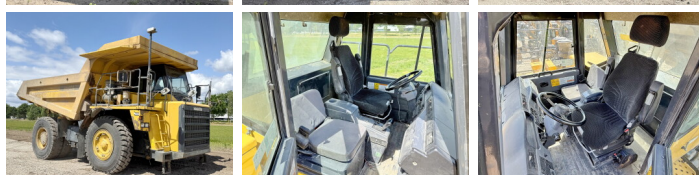

Komatsu

Komatsu HD405-7

BOSS
MACHINERY

€ 59.500excl.

Ano **2008**
Número de referência **BM006640**
Horas **28.912**

Algemeen

Tipo HD405-7
Localização Veldhoven, Netherlands
Certificaat CE

Descrição Available at Boss Machinery! This Komatsu HD405-7 Dump Truck from 2008 has an engine power of 371 kW and counts 28912 operational hours. The total weight of this Komatsu HD405-7 is 34980 kg and the dimensions are 8.66 x 4.33 x 3.96. Furthermore, this HD405-7 is equipped with Radio, Airco, Climate Control, Lubrificação central. The Komatsu Dump Truck also has a CE marking. Do you want more information or do you want to try the Komatsu HD405-7 at our yard? Please let us know.

Maten / Gewichten

Dimensões C*L*A 8.66 x 4.33 x 3.96
Peso 34980

Motor informatie

Marca do motor Komatsu
Modelo de motor SAA6D140E-5
Cilindros 6
Turbo
Capacidade em kW 371

Banden / Rupsen

50% 50% 18.00R33
30% 30% 30% 30% 18.00R33

Opties

Radio
Airco
Climate Control