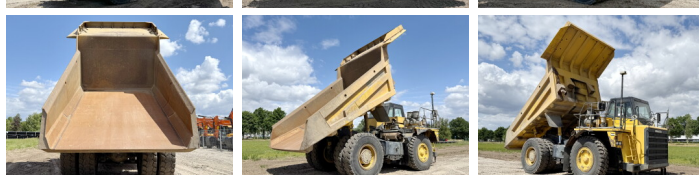

Komatsu

Komatsu HD405-7

BOSS
MACHINERY

€ 59.500excl.

Ano **2008**
Número de referência **BM006640**
Horas **28.912**

Algemeen

Tipo HD405-7
Localização Veldhoven, Netherlands
Certificaat CE

Descrição Available at Boss Machinery! This Komatsu HD405-7 Dump Truck from 2008 has an engine power of 371 kW and counts 28912 operational hours. The total weight of this Komatsu HD405-7 is 34980 kg and the dimensions are 8.66 x 4.33 x 3.96. Furthermore, this HD405-7 is equipped with Radio, Airco, Climate Control, Lubrificação central. The Komatsu Dump Truck also has a CE marking. Do you want more information or do you want to try the Komatsu HD405-7 at our yard? Please let us know.

Maten / Gewichten

Dimensões C*L*A 8.66 x 4.33 x 3.96
Peso 34980

Motor informatie

Marca do motor Komatsu
Modelo de motor SAA6D140E-5
Cilindros 6
Turbo
Capacidade em kW 371

Banden / Rupsen

50% 50% 18.00R33
30% 30% 30% 30% 18.00R33

Opties

Radio
Airco
Climate Control