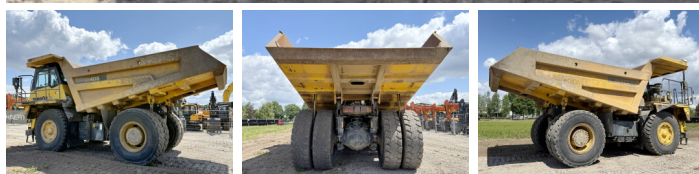

Komatsu

Komatsu HD405-7

BOSS
MACHINERY

€ 59.500excl.

Ano **2008**
Número de referência **BM006640**
Horas **28.912**

Algemeen

Tipo HD405-7
Localização Veldhoven, Netherlands
Certificaat CE

Descrição Available at Boss Machinery! This Komatsu HD405-7 Dump Truck from 2008 has an engine power of 371 kW and counts 28912 operational hours. The total weight of this Komatsu HD405-7 is 34980 kg and the dimensions are 8.66 x 4.33 x 3.96. Furthermore, this HD405-7 is equipped with Radio, Airco, Climate Control, Lubrificação central. The Komatsu Dump Truck also has a CE marking. Do you want more information or do you want to try the Komatsu HD405-7 at our yard? Please let us know.

Maten / Gewichten

Dimensões C*L*A 8.66 x 4.33 x 3.96
Peso 34980

Motor informatie

Marca do motor Komatsu
Modelo de motor SAA6D140E-5
Cilindros 6
Turbo
Capacidade em kW 371

Banden / Rupsen

50% 50% 18.00R33
30% 30% 30% 30% 18.00R33

Opties

Radio
Airco
Climate Control

Lubrificação central