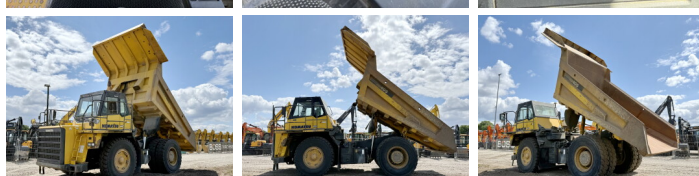

Komatsu

Komatsu HD405-7

BOSS
MACHINERY

€ 59.500excl.

Ano **2008**
Número de referência **BM006640**
Horas **28.912**

Algemeen

Tipo HD405-7
Localização Veldhoven, Netherlands
Certificaat CE

Descrição Available at Boss Machinery! This Komatsu HD405-7 Dump Truck from 2008 has an engine power of 371 kW and counts 28912 operational hours. The total weight of this Komatsu HD405-7 is 34980 kg and the dimensions are 8.66 x 4.33 x 3.96. Furthermore, this HD405-7 is equipped with Radio, Airco, Climate Control, Lubrificação central. The Komatsu Dump Truck also has a CE marking. Do you want more information or do you want to try the Komatsu HD405-7 at our yard? Please let us know.

Maten / Gewichten

Dimensões C*L*A 8.66 x 4.33 x 3.96
Peso 34980

Motor informatie

Marca do motor Komatsu
Modelo de motor SAA6D140E-5
Cilindros 6
Turbo
Capacidade em kW 371

Banden / Rupsen

50% 50% 18.00R33
30% 30% 30% 30% 18.00R33

Opties

Radio
Airco
Climate Control