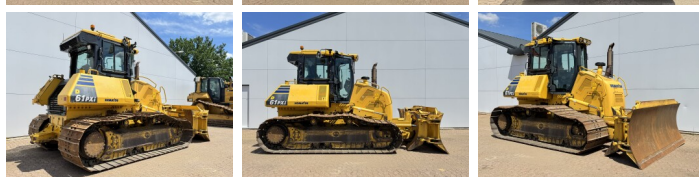

Komatsu

Komatsu D61PXi-24

BOSS
MACHINERY

€ 107.500excl.

Ano **2019**
Número de referência **BM007762**
Horas **7.599**

Algemeen

Tipo D61PXi-24
Localização Veldhoven, Netherlands
Certificaat CE + EPA

Available at Boss Machinery! This Komatsu D61PXi-24 Dozer from 2019 has an engine power of 126 kW and counts 7599 operational hours. The total weight of this Komatsu D61PXi-24 is 19580 kg and the dimensions are 5.69 x 3.01 x 3.29. Furthermore, this D61PXi-24 is equipped with Bluetooth, Airco, Ripper Valve, Camera, AdBlue, Radio. The Komatsu Dozer also has a CE + EPA marking. Do you want more information or do you want to try the Komatsu D61PXi-24 at our yard? Please let us know.

Maten / Gewichten

Peso 19580
Dimensões C*L*A 5.69 x 3.01 x 3.29

Motor informatie

Marca do motor Komatsu
Modelo de motor SAA6D107E-3-A
Cilindros 6
Turbo
Capacidade em kW 126

Banden / Rupsen

Cadeia % 20
Plate% 20
Roda dentada% 20
Largura da placa 86 cm

Opties