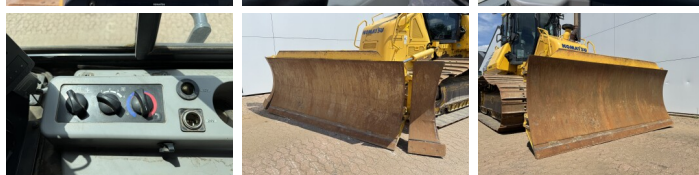

Komatsu

Komatsu D61PXi-24

BOSS
MACHINERY

€ 107.500excl.

Ano **2019**
Número de referência **BM007762**
Horas **7.599**

Algemeen

Tipo D61PXi-24
Localização Veldhoven, Netherlands
Certificaat CE + EPA

Available at Boss Machinery! This Komatsu D61PXi-24 Dozer from 2019 has an engine power of 126 kW and counts 7599 operational hours. The total weight of this Komatsu D61PXi-24 is 19580 kg and the dimensions are 5.69 x 3.01 x 3.29. Furthermore, this D61PXi-24 is equipped with Bluetooth, Airco, Ripper Valve, Camera, AdBlue, Radio. The Komatsu Dozer also has a CE + EPA marking. Do you want more information or do you want to try the Komatsu D61PXi-24 at our yard? Please let us know.

Maten / Gewichten

Peso 19580
Dimensões C*L*A 5.69 x 3.01 x 3.29

Motor informatie

Marca do motor Komatsu
Modelo de motor SAA6D107E-3-A
Cilindros 6
Turbo
Capacidade em kW 126

Banden / Rupsen

Cadeia % 20
Plate% 20
Roda dentada% 20
Largura da placa 86 cm

Opties

Bluetooth
Airco
Ripper Valve
Camera
AdBlue
Radio