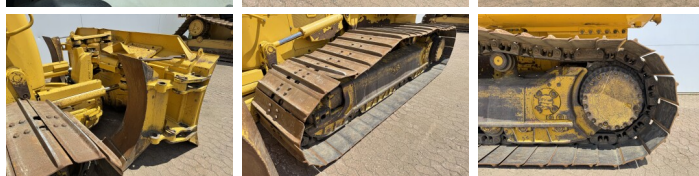

Komatsu

Komatsu D61PXi-24

BOSS
MACHINERY

€ 107.500excl.

Ano **2019**
Número de referência **BM007762**
Horas **7.599**

Algemeen

Tipo D61PXi-24
Localização Veldhoven, Netherlands
Certificaat CE + EPA

Available at Boss Machinery! This Komatsu D61PXi-24 Dozer from 2019 has an engine power of 126 kW and counts 7599 operational hours. The total weight of this Komatsu D61PXi-24 is 19580 kg and the dimensions are 5.69 x 3.01 x 3.29. Furthermore, this D61PXi-24 is equipped with Bluetooth, Airco, Ripper Valve, Camera, AdBlue, Radio. The Komatsu Dozer also has a CE + EPA marking. Do you want more information or do you want to try the Komatsu D61PXi-24 at our yard? Please let us know.

Maten / Gewichten

Peso 19580
Dimensões C*L*A 5.69 x 3.01 x 3.29

Motor informatie

Marca do motor Komatsu
Modelo de motor SAA6D107E-3-A
Cilindros 6
Turbo
Capacidade em kW 126

Banden / Rupsen

Cadeia % 20
Plate% 20
Roda dentada% 20
Largura da placa 86 cm

Opties

Bluetooth
Airco
Ripper Valve
Camera
AdBlue
Radio