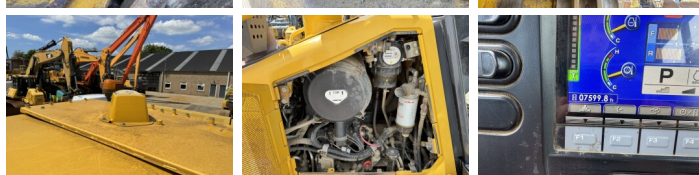

Komatsu

Komatsu D61PXi-24

BOSS
MACHINERY

€ 107.500excl.

Ano **2019**
Número de referência **BM007762**
Horas **7.599**

Algemeen

Tipo D61PXi-24
Localização Veldhoven, Netherlands
Certificaat CE + EPA

Available at Boss Machinery! This Komatsu D61PXi-24 Dozer from 2019 has an engine power of 126 kW and counts 7599 operational hours. The total weight of this Komatsu D61PXi-24 is 19580 kg and the dimensions are 5.69 x 3.01 x 3.29. Furthermore, this D61PXi-24 is equipped with Bluetooth, Airco, Ripper Valve, Camera, AdBlue, Radio. The Komatsu Dozer also has a CE + EPA marking. Do you want more information or do you want to try the Komatsu D61PXi-24 at our yard? Please let us know.

Maten / Gewichten

Peso 19580
Dimensões C*L*A 5.69 x 3.01 x 3.29

Motor informatie

Marca do motor Komatsu
Modelo de motor SAA6D107E-3-A
Cilindros 6
Turbo
Capacidade em kW 126

Banden / Rupsen

Cadeia % 20
Plate% 20
Roda dentada% 20
Largura da placa 86 cm

Opties

Bluetooth
Airco
Ripper Valve
Camera
AdBlue
Radio