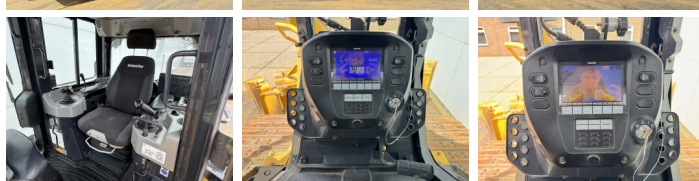

Komatsu

Komatsu D61PXi-24

BOSS
MACHINERY

€ 89.500excl.

Ano **2018**
Número de referência **BM007695**
Horas **10.591**

Algemeen

Tipo D61PXi-24
Localização Veldhoven, Netherlands
Certificaat CE + EPA

Available at Boss Machinery! This Komatsu D61PXi-24 Dozer from 2018 has an engine power of 126 kW and counts 10591 operational hours. The total weight of this Komatsu D61PXi-24 is 19580 kg and the dimensions are 5.36 x 2.96 x 3.28. Furthermore, this D61PXi-24 is equipped with Camera, AdBlue, Radio, Bluetooth, Airco, Ripper Valve. The Komatsu Dozer also has a CE + EPA marking. Do you want more information or do you want to try the Komatsu D61PXi-24 at our yard? Please let us know.

Maten / Gewichten

Dimensões C*L*A 5.36 x 2.96 x 3.28
Peso 19580

Motor informatie

Marca do motor Komatsu
Modelo de motor SAA6D107E-3-A
Cilindros 6
Turbo
Capacidade em kW 126

Banden / Rupsen

Plate% 40
Roda dentada% 80
Cadeia % 40
Largura da placa 86 cm

Opties

Camera
AdBlue
Radio
Bluetooth
Airco
Ripper Valve