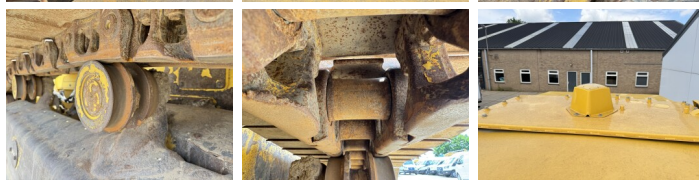

Komatsu

Komatsu D61PXi-24

BOSS
MACHINERY

€ 89.500excl.

Ano **2018**
Número de referência **BM007695**
Horas **10.591**

Algemeen

Tipo D61PXi-24
Localização Veldhoven, Netherlands
Certificaat CE + EPA

Available at Boss Machinery! This Komatsu D61PXi-24 Dozer from 2018 has an engine power of 126 kW and counts 10591 operational hours. The total weight of this Komatsu D61PXi-24 is 19580 kg and the dimensions are 5.36 x 2.96 x 3.28. Furthermore, this D61PXi-24 is equipped with Camera, AdBlue, Radio, Bluetooth, Airco, Ripper Valve. The Komatsu Dozer also has a CE + EPA marking. Do you want more information or do you want to try the Komatsu D61PXi-24 at our yard? Please let us know.

Maten / Gewichten

Dimensões C*L*A 5.36 x 2.96 x 3.28
Peso 19580

Motor informatie

Marca do motor Komatsu
Modelo de motor SAA6D107E-3-A
Cilindros 6
Turbo
Capacidade em kW 126

Banden / Rupsen

Plate% 40
Roda dentada% 80
Cadeia % 40
Largura da placa 86 cm

Opties

Camera
AdBlue
Radio
Bluetooth
Airco
Ripper Valve