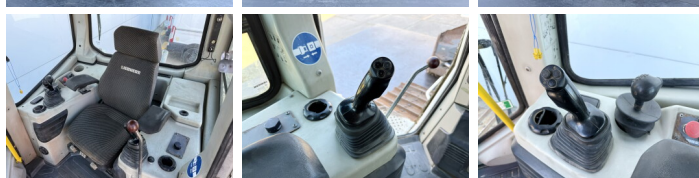

Liebherr

Liebherr PR724

BOSS
MACHINERY

€ 49.500excl.

Ano **2008**
Número de referência **BM007545**
Horas **11.613**

Algemeen

Tipo PR724
Localização Veldhoven, Netherlands
Certificaac CE + EPA
Available at Boss Machinery! This Liebherr PR724 Dozer from 2008 has an engine power of 140 kW and counts 11613 operational hours. The total weight of this Liebherr PR724 is 18500 kg and the dimensions are 6.94 x 2.42 x 3.38. Furthermore, this PR724 is equipped with Ripper Valve, Camera. The Liebherr Dozer also has a CE + EPA marking. Do you want more information or do you want to try the Liebherr PR724 at our yard? Please let us know.

Maten / Gewichten

Peso 18500
Dimensões C*L*A 6.94 x 2.42 x 3.38

Technische informatie

German Machine

Motor informatie

Marca do motor Liebherr
Modelo de motor D934 LA6
Cilindros 4
Turbo
Capacidade em kW 140

Banden / Rupsen

Plate% 50
Roda dentada% 40
Cadeia % 50
Largura da placa 60

Opties

Ripper Valve
Camera