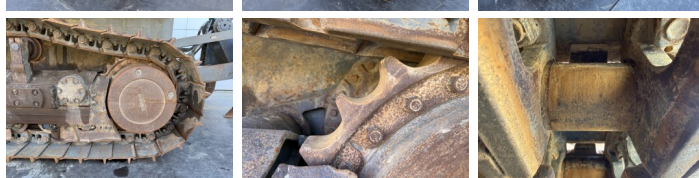

Liebherr

Liebherr PR724

BOSS
MACHINERY

€ 49.500excl.

Ano **2008**
Número de referência **BM007545**
Horas **11.613**

Algemeen

Tipo PR724
Localização Veldhoven, Netherlands
Certificaac CE + EPA
Available at Boss Machinery! This Liebherr PR724 Dozer from 2008 has an engine power of 140 kW and counts 11613 operational hours. The total weight of this Liebherr PR724 is 18500 kg and the dimensions are 6.94 x 2.42 x 3.38. Furthermore, this PR724 is equipped with Ripper Valve, Camera. The Liebherr Dozer also has a CE + EPA marking. Do you want more information or do you want to try the Liebherr PR724 at our yard? Please let us know.

Maten / Gewichten

Peso 18500
Dimensões C*L*A 6.94 x 2.42 x 3.38

Technische informatie

German Machine

Motor informatie

Marca do motor Liebherr
Modelo de motor D934 LA6
Cilindros 4
Turbo
Capacidade em kW 140

Banden / Rupsen

Plate% 50
Roda dentada% 40
Cadeia % 50
Largura da placa 60

Opties

Ripper Valve
Camera