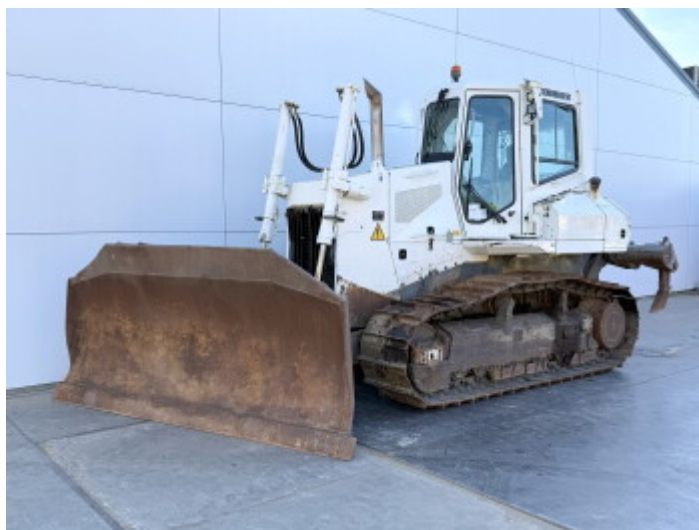

Liebherr

Liebherr PR724

BOSS
MACHINERY

€ 49.500excl.

Ano **2008**
Número de referência **BM007545**
Horas **11.613**

Algemeen

Tipo PR724
Localização Veldhoven, Netherlands
Certificaac CE + EPA
Available at Boss Machinery! This Liebherr PR724 Dozer from 2008 has an engine power of 140 kW and counts 11613 operational hours. The total weight of this Liebherr PR724 is 18500 kg and the dimensions are 6.94 x 2.42 x 3.38. Furthermore, this PR724 is equipped with Ripper Valve, Camera. The Liebherr Dozer also has a CE + EPA marking. Do you want more information or do you want to try the Liebherr PR724 at our yard? Please let us know.

Maten / Gewichten

Peso 18500
Dimensões C*L*A 6.94 x 2.42 x 3.38

Technische informatie

German Machine

Motor informatie

Marca do motor Liebherr
Modelo de motor D934 LA6
Cilindros 4
Turbo
Capacidade em kW 140

Banden / Rupsen

Plate% 50
Roda dentada% 40
Cadeia % 50
Largura da placa 60

Opties

Ripper Valve
Camera