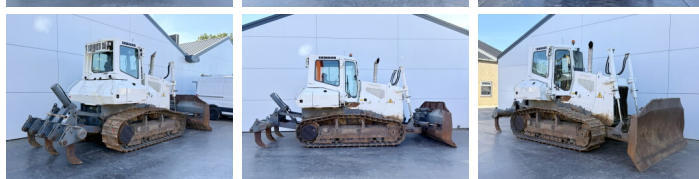

Liebherr

Liebherr PR724

BOSS
MACHINERY

€ 49.500excl.

Ano **2008**
Número de referência **BM007545**
Horas **11.613**

Algemeen

Tipo PR724
Localização Veldhoven, Netherlands
Certificaac CE + EPA
Available at Boss Machinery! This Liebherr PR724 Dozer from 2008 has an engine power of 140 kW and counts 11613 operational hours. The total weight of this Liebherr PR724 is 18500 kg and the dimensions are 6.94 x 2.42 x 3.38. Furthermore, this PR724 is equipped with Ripper Valve, Camera. The Liebherr Dozer also has a CE + EPA marking. Do you want more information or do you want to try the Liebherr PR724 at our yard? Please let us know.

Maten / Gewichten

Peso 18500
Dimensões C*L*A 6.94 x 2.42 x 3.38

Technische informatie

German Machine

Motor informatie

Marca do motor Liebherr
Modelo de motor D934 LA6
Cilindros 4
Turbo
Capacidade em kW 140

Banden / Rupsen

Plate% 50
Roda dentada% 40
Cadeia % 50
Largura da placa 60

Opties

Ripper Valve
Camera