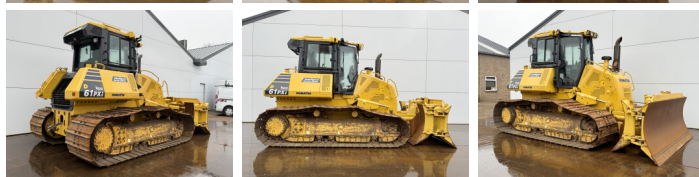

Komatsu

Komatsu D61PXi-24

BOSS
MACHINERY

€ 114.500excl.

Ano **2018**
Número de referência **BM007244**
Horas **6.786**

Algemeen

Tipo D61PXi-24
Localização Veldhoven, Netherlands
Certificaat CE

Descrição Available at Boss Machinery! This Komatsu D61PXi-24 Dozer from 2018 has an engine power of 126 kW and counts 6786 operational hours. The total weight of this Komatsu D61PXi-24 is 19580 kg and the dimensions are 5.43 x 2.99 x 3.32. Furthermore, this D61PXi-24 is equipped with AdBlue, Radio, Bluetooth, Ripper Valve, Camera, Airco. The Komatsu Dozer also has a CE marking. Do you want more information or do you want to try the Komatsu D61PXi-24 at our yard? Please let us know.

Maten / Gewichten

Peso 19580
Dimensões C*L*A 5.43 x 2.99 x 3.32

Technische informatie

German Machine

Motor informatie

Marca do motor Komatsu
Modelo de motor SAA6D107E-3A
Cilindros 6
Turbo
Capacidade em kW 126

Banden / Rupsen

Plate% 30
Roda dentada% 70
Cadeia % 40
Largura da placa 86 cm

Opties

AdBlue

Radio

Bluetooth

Ripper Valve

Camera