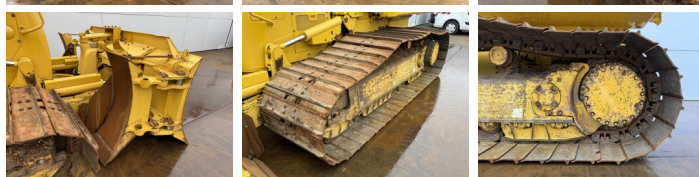

Komatsu

Komatsu D61PXi-24

BOSS
MACHINERY

€ 114.500excl.

Ano **2018**
Número de referência **BM007244**
Horas **6.786**

Algemeen

Tipo D61PXi-24
Localização Veldhoven, Netherlands
Certificaat CE

Descrição Available at Boss Machinery! This Komatsu D61PXi-24 Dozer from 2018 has an engine power of 126 kW and counts 6786 operational hours. The total weight of this Komatsu D61PXi-24 is 19580 kg and the dimensions are 5.43 x 2.99 x 3.32. Furthermore, this D61PXi-24 is equipped with AdBlue, Radio, Bluetooth, Ripper Valve, Camera, Airco. The Komatsu Dozer also has a CE marking. Do you want more information or do you want to try the Komatsu D61PXi-24 at our yard? Please let us know.

Maten / Gewichten

Peso 19580
Dimensões C*L*A 5.43 x 2.99 x 3.32

Technische informatie

German Machine

Motor informatie

Marca do motor Komatsu
Modelo de motor SAA6D107E-3A
Cilindros 6
Turbo
Capacidade em kW 126

Banden / Rupsen

Plate% 30
Roda dentada% 70
Cadeia % 40
Largura da placa 86 cm

Opties

AdBlue

Radio

Bluetooth

Ripper Valve

Camera