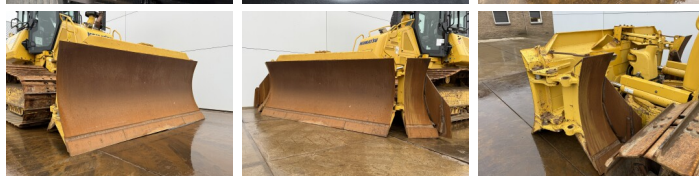

Komatsu

Komatsu D61PXi-24

BOSS
MACHINERY

€ 114.500excl.

Ano **2018**
Número de referência **BM007244**
Horas **6.786**

Algemeen

Tipo D61PXi-24
Localização Veldhoven, Netherlands
Certificaat CE

Descrição Available at Boss Machinery! This Komatsu D61PXi-24 Dozer from 2018 has an engine power of 126 kW and counts 6786 operational hours. The total weight of this Komatsu D61PXi-24 is 19580 kg and the dimensions are 5.43 x 2.99 x 3.32. Furthermore, this D61PXi-24 is equipped with AdBlue, Radio, Bluetooth, Ripper Valve, Camera, Airco. The Komatsu Dozer also has a CE marking. Do you want more information or do you want to try the Komatsu D61PXi-24 at our yard? Please let us know.

Maten / Gewichten

Peso 19580
Dimensões C*L*A 5.43 x 2.99 x 3.32

Technische informatie

German Machine

Motor informatie

Marca do motor Komatsu
Modelo de motor SAA6D107E-3A
Cilindros 6
Turbo
Capacidade em kW 126

Banden / Rupsen

Plate% 30
Roda dentada% 70
Cadeia % 40
Largura da placa 86 cm

Opties

AdBlue

Radio

Bluetooth

Ripper Valve

Camera