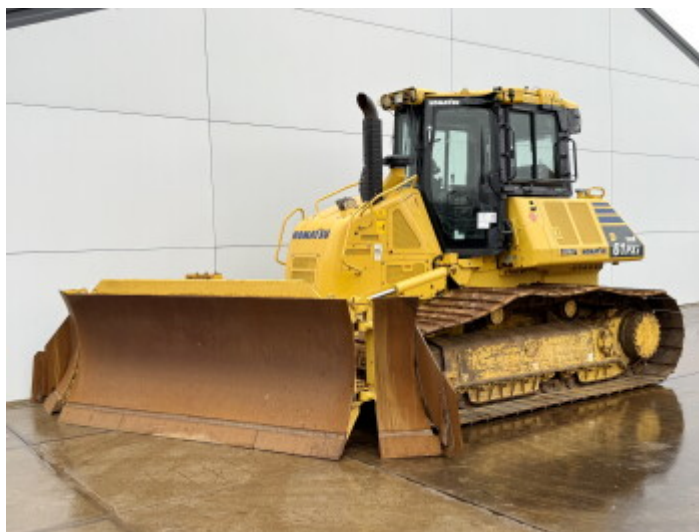

Komatsu

Komatsu D61PXi-24

BOSS
MACHINERY

€ 114.500excl.

Ano **2018**
Número de referência **BM007244**
Horas **6.786**

Algemeen

Tipo D61PXi-24
Localização Veldhoven, Netherlands
Certificaat CE

Descrição Available at Boss Machinery! This Komatsu D61PXi-24 Dozer from 2018 has an engine power of 126 kW and counts 6786 operational hours. The total weight of this Komatsu D61PXi-24 is 19580 kg and the dimensions are 5.43 x 2.99 x 3.32. Furthermore, this D61PXi-24 is equipped with AdBlue, Radio, Bluetooth, Ripper Valve, Camera, Airco. The Komatsu Dozer also has a CE marking. Do you want more information or do you want to try the Komatsu D61PXi-24 at our yard? Please let us know.

Maten / Gewichten

Peso 19580
Dimensões C*L*A 5.43 x 2.99 x 3.32

Technische informatie

German Machine

Motor informatie

Marca do motor Komatsu
Modelo de motor SAA6D107E-3A
Cilindros 6
Turbo
Capacidade em kW 126

Banden / Rupsen

Plate% 30
Roda dentada% 70
Cadeia % 40
Largura da placa 86 cm

Opties

AdBlue

Radio

Bluetooth

Ripper Valve

Camera