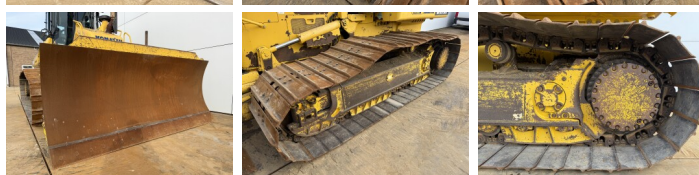

Komatsu

Komatsu D61PXi-24

BOSS
MACHINERY

€ 99.500excl.

Ano **2017**
Número de referência **BM007232**
Horas **8.336**

Algemeen

Tipo **D61PXi-24**
Localização **Veldhoven, Netherlands**
Certificaat **CE + EPA**
Descrição **Available at Boss Machinery! This Komatsu D61PXi-24 Dozer from 2017 has an engine power of 126 kW and counts 8336 operational hours. The total weight of this Komatsu D61PXi-24 is 19580 kg and the dimensions are 5.47 x 2.99 x 3.30. Furthermore, this D61PXi-24 is equipped with Airco, Ripper Valve, Camera, AdBlue, Radio, Bluetooth. The Komatsu Dozer also has a CE + EPA marking. Do you want more information or do you want to try the Komatsu D61PXi-24 at our yard? Please let us know.**

Maten / Gewichten

Peso **19580**
Dimensões C*L*A **5.47 x 2.99 x 3.30**

Motor informatie

Marca do motor **Komatsu**
Modelo de motor **SAA6D107E-3-A**
Cilindros **6**
Turbo
Capacidade em kW **126**

Banden / Rupsen

Plate% **30**
Roda dentada% **60**
Cadeia % **40**
Largura da placa **86 cm**

Opties

Airco
Ripper Valve
Camera
AdBlue
Radio
Bluetooth