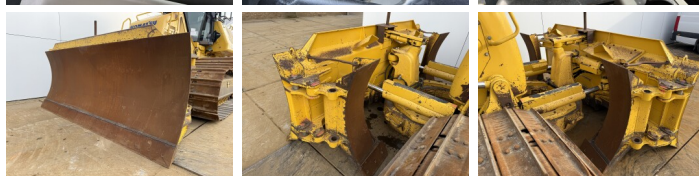

Komatsu

Komatsu D61PXi-24

BOSS
MACHINERY

€ 99.500excl.

Ano **2017**
Número de referência **BM007232**
Horas **8.336**

Algemeen

Tipo **D61PXi-24**
Localização **Veldhoven, Netherlands**
Certificaat **CE + EPA**
Descrição **Available at Boss Machinery! This Komatsu D61PXi-24 Dozer from 2017 has an engine power of 126 kW and counts 8336 operational hours. The total weight of this Komatsu D61PXi-24 is 19580 kg and the dimensions are 5.47 x 2.99 x 3.30. Furthermore, this D61PXi-24 is equipped with Airco, Ripper Valve, Camera, AdBlue, Radio, Bluetooth. The Komatsu Dozer also has a CE + EPA marking. Do you want more information or do you want to try the Komatsu D61PXi-24 at our yard? Please let us know.**

Maten / Gewichten

Peso **19580**
Dimensões C*L*A **5.47 x 2.99 x 3.30**

Motor informatie

Marca do motor **Komatsu**
Modelo de motor **SAA6D107E-3-A**
Cilindros **6**
Turbo
Capacidade em kW **126**

Banden / Rupsen

Plate% **30**
Roda dentada% **60**
Cadeia % **40**
Largura da placa **86 cm**

Opties

Airco
Ripper Valve
Camera
AdBlue
Radio
Bluetooth