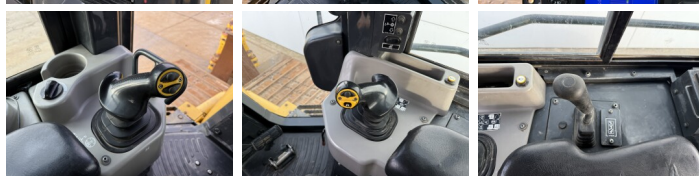

Komatsu

Komatsu D61PXi-24

BOSS
MACHINERY

€ 99.500excl.

Ano **2017**
Número de referência **BM007232**
Horas **8.336**

Algemeen

Tipo **D61PXi-24**
Localização **Veldhoven, Netherlands**
Certificaat **CE + EPA**
Descrição **Available at Boss Machinery! This Komatsu D61PXi-24 Dozer from 2017 has an engine power of 126 kW and counts 8336 operational hours. The total weight of this Komatsu D61PXi-24 is 19580 kg and the dimensions are 5.47 x 2.99 x 3.30. Furthermore, this D61PXi-24 is equipped with Airco, Ripper Valve, Camera, AdBlue, Radio, Bluetooth. The Komatsu Dozer also has a CE + EPA marking. Do you want more information or do you want to try the Komatsu D61PXi-24 at our yard? Please let us know.**

Plate% **30**
Roda dentada% **60**
Cadeia % **40**
Largura da placa **86 cm**

Opties

Airco
Ripper Valve
Camera
AdBlue
Radio
Bluetooth