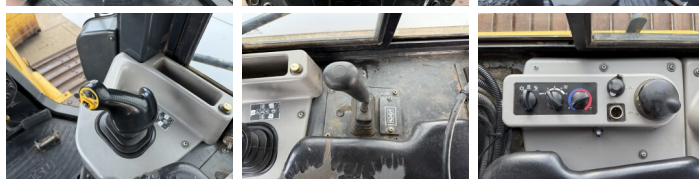

Komatsu

Komatsu D61PX-24

BOSS
MACHINERY

€ 69.500excl.

Ano **2017**
Número de referência **BM007182**
Horas **9.763**

Algemeen

Tipo **D61PX-24**
Localização **Veldhoven, Netherlands**
Certificaat **CE + EPA**
Descrição **Available at Boss Machinery! This Komatsu D61PX-24 Dozer from 2017 has an engine power of 126 kW and counts 9763 operational hours. The total weight of this Komatsu D61PX-24 is 19460 kg and the dimensions are 6.42 x 3.50 x 3.36. Furthermore, this D61PX-24 is equipped with Ripper Valve, Bluetooth, Airco, Climate Control, Camera, AdBlue, Radio. The Komatsu Dozer also has a CE + EPA marking. Do you want more information or do you want to try the Komatsu D61PX-24 at our yard? Please let us know.**

Roda dentada% **60**
Cadeia % **60**
Plate% **60**
Largura da placa **86 cm**

Opties

Ripper Valve
Bluetooth
Airco
Climate Control
Camera
AdBlue
Radio