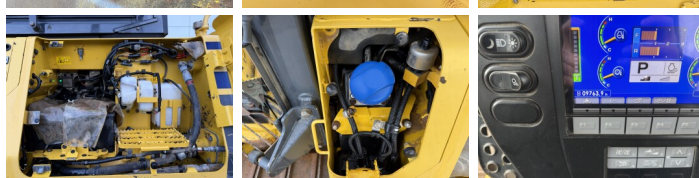

Komatsu

Komatsu D61PX-24

BOSS
MACHINERY

€ 69.500excl.

Ano **2017**
Número de referência **BM007182**
Horas **9.763**

Algemeen

Tipo **D61PX-24**
Localização **Veldhoven, Netherlands**
Certificaat **CE + EPA**
Descrição **Available at Boss Machinery! This Komatsu D61PX-24 Dozer from 2017 has an engine power of 126 kW and counts 9763 operational hours. The total weight of this Komatsu D61PX-24 is 19460 kg and the dimensions are 6.42 x 3.50 x 3.36. Furthermore, this D61PX-24 is equipped with Ripper Valve, Bluetooth, Airco, Climate Control, Camera, AdBlue, Radio. The Komatsu Dozer also has a CE + EPA marking. Do you want more information or do you want to try the Komatsu D61PX-24 at our yard? Please let us know.**

Maten / Gewichten

Dimensões C*L*A **6.42 x 3.50 x 3.36**
Peso **19460**

Motor informatie

Marca do motor **Komatsu**
Modelo de motor **SAA6D107E-3-A**
Cilindros **6**
Turbo
Capacidade em kW **126**

Banden / Rupsen

Roda dentada% **60**
Cadeia % **60**
Plate% **60**
Largura da placa **86 cm**

Opties

Ripper Valve
Bluetooth
Airco
Climate Control
Camera
AdBlue
Radio