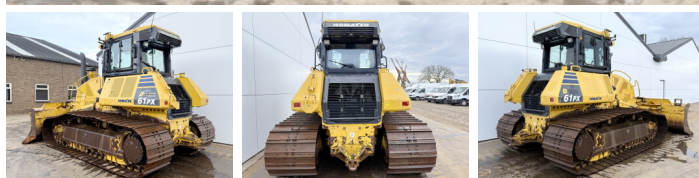

Komatsu

Komatsu D61PX-24

BOSS
MACHINERY

€ 69.500excl.

Ano **2017**
Número de referência **BM007182**
Horas **9.763**

Algemeen

Tipo **D61PX-24**
Localização **Veldhoven, Netherlands**
Certificaat **CE + EPA**
Descrição **Available at Boss Machinery! This Komatsu D61PX-24 Dozer from 2017 has an engine power of 126 kW and counts 9763 operational hours. The total weight of this Komatsu D61PX-24 is 19460 kg and the dimensions are 6.42 x 3.50 x 3.36. Furthermore, this D61PX-24 is equipped with Ripper Valve, Bluetooth, Airco, Climate Control, Camera, AdBlue, Radio. The Komatsu Dozer also has a CE + EPA marking. Do you want more information or do you want to try the Komatsu D61PX-24 at our yard? Please let us know.**

Maten / Gewichten

Dimensões C*L*A **6.42 x 3.50 x 3.36**
Peso **19460**

Motor informatie

Marca do motor **Komatsu**
Modelo de motor **SAA6D107E-3-A**
Cilindros **6**
Turbo
Capacidade em kW **126**

Banden / Rupsen

Roda dentada% **60**
Cadeia % **60**
Plate% **60**
Largura da placa **86 cm**

Opties

Ripper Valve
Bluetooth
Airco
Climate Control
Camera
AdBlue
Radio