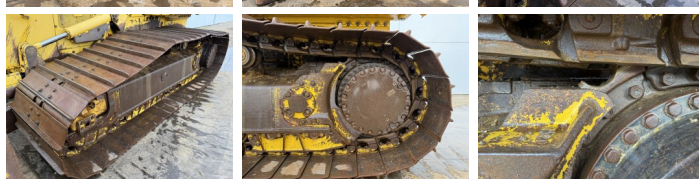

Komatsu

Komatsu D61PX-24

BOSS
MACHINERY

€ 69.500excl.

Ano **2017**
Número de referência **BM007182**
Horas **9.763**

Algemeen

Tipo **D61PX-24**
Localização **Veldhoven, Netherlands**
Certificaat **CE + EPA**
Descrição **Available at Boss Machinery! This Komatsu D61PX-24 Dozer from 2017 has an engine power of 126 kW and counts 9763 operational hours. The total weight of this Komatsu D61PX-24 is 19460 kg and the dimensions are 6.42 x 3.50 x 3.36. Furthermore, this D61PX-24 is equipped with Ripper Valve, Bluetooth, Airco, Climate Control, Camera, AdBlue, Radio. The Komatsu Dozer also has a CE + EPA marking. Do you want more information or do you want to try the Komatsu D61PX-24 at our yard? Please let us know.**

Roda dentada% **60**
Cadeia % **60**
Plate% **60**
Largura da placa **86 cm**

Opties

Ripper Valve
Bluetooth
Airco
Climate Control
Camera
AdBlue
Radio