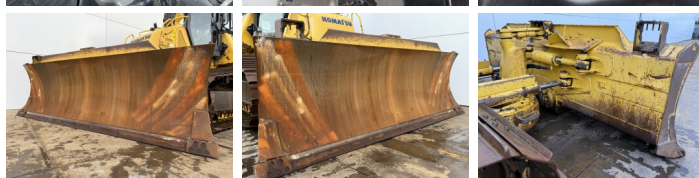

Komatsu

Komatsu D61PX-24

BOSS
MACHINERY

€ 69.500excl.

Ano **2017**
Número de referência **BM007182**
Horas **9.763**

Algemeen

Tipo **D61PX-24**
Localização **Veldhoven, Netherlands**
Certificaat **CE + EPA**
Descrição **Available at Boss Machinery! This Komatsu D61PX-24 Dozer from 2017 has an engine power of 126 kW and counts 9763 operational hours. The total weight of this Komatsu D61PX-24 is 19460 kg and the dimensions are 6.42 x 3.50 x 3.36. Furthermore, this D61PX-24 is equipped with Ripper Valve, Bluetooth, Airco, Climate Control, Camera, AdBlue, Radio. The Komatsu Dozer also has a CE + EPA marking. Do you want more information or do you want to try the Komatsu D61PX-24 at our yard? Please let us know.**

Maten / Gewichten

Dimensões C*L*A **6.42 x 3.50 x 3.36**
Peso **19460**

Motor informatie

Marca do motor **Komatsu**
Modelo de motor **SAA6D107E-3-A**
Cilindros **6**
Turbo
Capacidade em kW **126**

Banden / Rupsen

Roda dentada% **60**
Cadeia % **60**
Plate% **60**
Largura da placa **86 cm**

Opties

Ripper Valve
Bluetooth
Airco
Climate Control
Camera
AdBlue
Radio