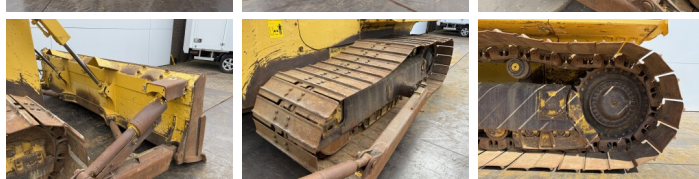

Komatsu

Komatsu D65PXi-18

€ 64.500excl.

Ano **2017**
Número de referência **BM006949**
Horas **12.069**

Algemeen

Tipo **D65PXi-18**
Localização **Veldhoven, Netherlands**
Certificaat **CE + EPA**
Descrição **Available at Boss Machinery! This Komatsu D65PXi-18 Dozer from 2017 has an engine power of 164 kW and counts 12069 operational hours. The total weight of this Komatsu D65PXi-18 is 21600 kg and the dimensions are 5.77 x 3.97 x 3.28. Furthermore, this D65PXi-18 is equipped with Airco, Climate Control, Camera, Radio. The Komatsu Dozer also has a CE + EPA marking. Do you want more information or do you want to try the Komatsu D65PXi-18 at our yard? Please let us know.**

Maten / Gewichten

Peso **21600**
Dimensões C*L*A **5.77 x 3.97 x 3.28**

Motor informatie

Marca do motor **Komatsu**
Modelo de motor **SAA6D114E-6**
Cilindros **6**
Turbo
Capacidade em kW **164**

Banden / Rupsen

Plate% **40**
Roda dentada% **40**
Cadeia % **40**
Largura da placa **91 cm**

Opties

Airco

BOSS
MACHINERY

Climate Control
Camera
Radio