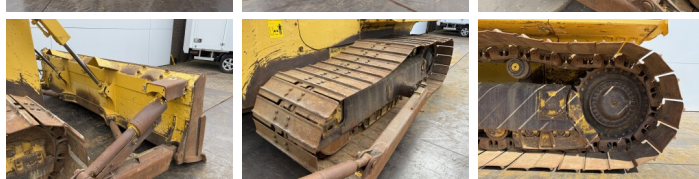

Komatsu

Komatsu D65PXi-18

€ 64.500excl.

Ano **2017**
Número de referência **BM006949**
Horas **12.069**

Algemeen

Tipo **D65PXi-18**
Localização **Veldhoven, Netherlands**
Certificaat **CE + EPA**
Descrição **Available at Boss Machinery! This Komatsu D65PXi-18 Dozer from 2017 has an engine power of 164 kW and counts 12069 operational hours. The total weight of this Komatsu D65PXi-18 is 21600 kg and the dimensions are 5.77 x 3.97 x 3.28. Furthermore, this D65PXi-18 is equipped with Climate Control, Camera, Radio, Airco. The Komatsu Dozer also has a CE + EPA marking. Do you want more information or do you want to try the Komatsu D65PXi-18 at our yard? Please let us know.**

Maten / Gewichten

Peso **21600**
Dimensões C*L*A **5.77 x 3.97 x 3.28**

Motor informatie

Marca do motor **Komatsu**
Modelo de motor **SAA6D114E-6**
Cilindros **6**
Turbo
Capacidade em kW **164**

Banden / Rupsen

Plate% **40**
Roda dentada% **40**
Cadeia % **40**
Largura da placa **91 cm**

Opties

Climate Control

BOSS
MACHINERY

Camera
Radio
Airco