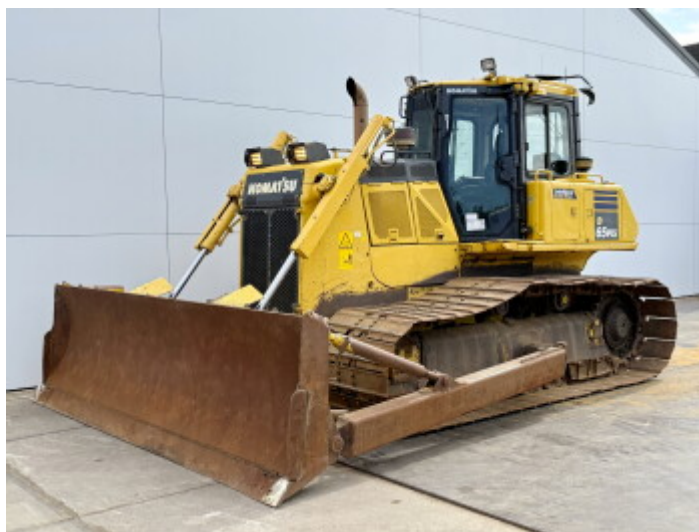

Komatsu

Komatsu D65PXi-18

€ 64.500excl.

Ano **2017**
Número de referência **BM006949**
Horas **12.069**

Algemeen

Tipo **D65PXi-18**
Localização **Veldhoven, Netherlands**
Certificaat **CE + EPA**
Descrição **Available at Boss Machinery! This Komatsu D65PXi-18 Dozer from 2017 has an engine power of 164 kW and counts 12069 operational hours. The total weight of this Komatsu D65PXi-18 is 21600 kg and the dimensions are 5.77 x 3.97 x 3.28. Furthermore, this D65PXi-18 is equipped with Airco, Climate Control, Camera, Radio. The Komatsu Dozer also has a CE + EPA marking. Do you want more information or do you want to try the Komatsu D65PXi-18 at our yard? Please let us know.**

Maten / Gewichten

Peso **21600**
Dimensões C*L*A **5.77 x 3.97 x 3.28**

Motor informatie

Marca do motor **Komatsu**
Modelo de motor **SAA6D114E-6**
Cilindros **6**
Turbo
Capacidade em kW **164**

Banden / Rupsen

Plate% **40**
Roda dentada% **40**
Cadeia % **40**
Largura da placa **91 cm**

Opties

Airco

BOSS
MACHINERY

Climate Control
Camera
Radio