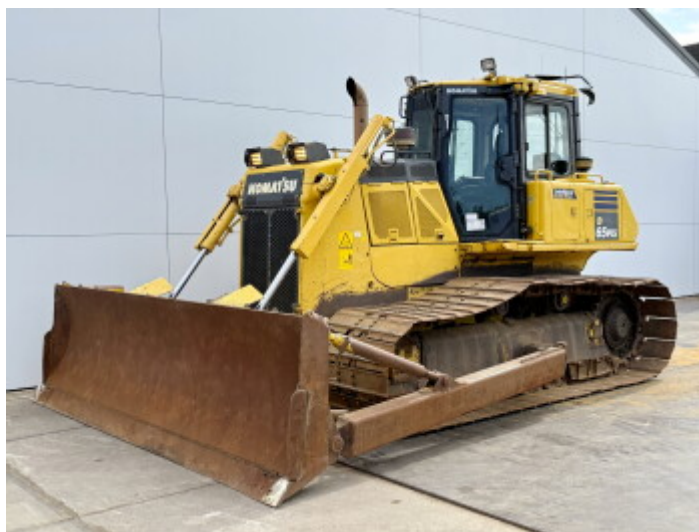

Komatsu

Komatsu D65PXi-18

€ 64.500excl.

Ano **2017**
Número de referência **BM006949**
Horas **12.069**

Algemeen

Tipo **D65PXi-18**
Localização **Veldhoven, Netherlands**
Certificaat **CE + EPA**
Descrição **Available at Boss Machinery! This Komatsu D65PXi-18 Dozer from 2017 has an engine power of 164 kW and counts 12069 operational hours. The total weight of this Komatsu D65PXi-18 is 21600 kg and the dimensions are 5.77 x 3.97 x 3.28. Furthermore, this D65PXi-18 is equipped with Climate Control, Camera, Radio, Airco. The Komatsu Dozer also has a CE + EPA marking. Do you want more information or do you want to try the Komatsu D65PXi-18 at our yard? Please let us know.**

Maten / Gewichten

Peso **21600**
Dimensões C*L*A **5.77 x 3.97 x 3.28**

Motor informatie

Marca do motor **Komatsu**
Modelo de motor **SAA6D114E-6**
Cilindros **6**
Turbo
Capacidade em kW **164**

Banden / Rupsen

Plate% **40**
Roda dentada% **40**
Cadeia % **40**
Largura da placa **91 cm**

Opties

Climate Control

BOSS
MACHINERY

Camera
Radio
Airco