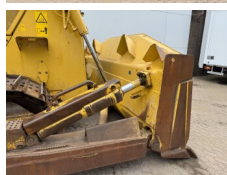

Komatsu

Komatsu D155AX-8

BOSS
MACHINERY

Ano **2018**
Número de referência **BM006787**
Horas **9.849**

Algemeen

Tipo D155AX-8
Localização Veldhoven, Netherlands
Certificaac CE
Available at Boss Machinery! This Komatsu D155AX-8 Dozer from 2018 has an engine power of 268 kW and counts 9849 operational hours. The total weight of this Komatsu D155AX-8 is 40500 kg and the dimensions are 7.25 x 4.10 x 3.39. Furthermore, this D155AX-8 is equipped with Climate Control, AdBlue, Ripper Valve, Camera, Airco, Radio, Backup alarm. The Komatsu Dozer also has a CE marking. Do you want more information or do you want to try the Komatsu D155AX-8 at our yard? Please let us know.

Descrição

Maten / Gewichten

Dimensões C*L*A 7.25 x 4.10 x 3.39
Peso 40500

Motor informatie

Marca do motor Komatsu
Modelo de motor SAA6D140E-7
Cilindros 6
Turbo
Capacidade em kW 268

Banden / Rupsen

Plate% 80
Roda dentada% 20
Cadeia % 40
Largura da placa 71 cm

Opties

Climate Control
AdBlue
Ripper Valve