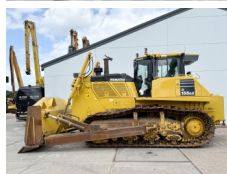

Komatsu

Komatsu D155AX-8

BOSS
MACHINERY

Ano **2018**
Número de referência **BM006787**
Horas **9.849**

Algemeen

Tipo D155AX-8
Localização Veldhoven, Netherlands
Certificaac CE
Available at Boss Machinery! This Komatsu D155AX-8 Dozer from 2018 has an engine power of 268 kW and counts 9849 operational hours. The total weight of this Komatsu D155AX-8 is 40500 kg and the dimensions are 7.25 x 4.10 x 3.39. Furthermore, this D155AX-8 is equipped with Climate Control, AdBlue, Ripper Valve, Camera, Airco, Radio, Backup alarm. The Komatsu Dozer also has a CE marking. Do you want more information or do you want to try the Komatsu D155AX-8 at our yard? Please let us know.

Descrição

Maten / Gewichten

Dimensões C*L*A 7.25 x 4.10 x 3.39
Peso 40500

Motor informatie

Marca do motor Komatsu
Modelo de motor SAA6D140E-7
Cilindros 6
Turbo
Capacidade em kW 268

Banden / Rupsen

Plate% 80
Roda dentada% 20
Cadeia % 40
Largura da placa 71 cm

Opties

Climate Control
AdBlue
Ripper Valve