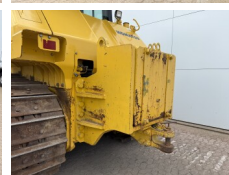

Komatsu

Komatsu D155AX-8

BOSS
MACHINERY

Ano **2018**
Número de referência **BM006787**
Horas **9.849**

Algemeen

Tipo D155AX-8
Localização Veldhoven, Netherlands
Certificaac CE
Available at Boss Machinery! This Komatsu D155AX-8 Dozer from 2018 has an engine power of 268 kW and counts 9849 operational hours. The total weight of this Komatsu D155AX-8 is 40500 kg and the dimensions are 7.25 x 4.10 x 3.39. Furthermore, this D155AX-8 is equipped with Climate Control, AdBlue, Ripper Valve, Camera, Airco, Radio, Backup alarm. The Komatsu Dozer also has a CE marking. Do you want more information or do you want to try the Komatsu D155AX-8 at our yard? Please let us know.

Descrição

Maten / Gewichten

Dimensões C*L*A 7.25 x 4.10 x 3.39
Peso 40500

Motor informatie

Marca do motor Komatsu
Modelo de motor SAA6D140E-7
Cilindros 6
Turbo
Capacidade em kW 268

Banden / Rupsen

Plate% 80
Roda dentada% 20
Cadeia % 40
Largura da placa 71 cm

Opties

Climate Control
AdBlue
Ripper Valve