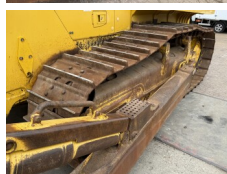

Komatsu

Komatsu D155AX-8

BOSS
MACHINERY

Ano **2018**
Número de referência **BM006787**
Horas **9.849**

Algemeen

Tipo D155AX-8
Localização Veldhoven, Netherlands
Certificaac CE
Available at Boss Machinery! This Komatsu D155AX-8 Dozer from 2018 has an engine power of 268 kW and counts 9849 operational hours. The total weight of this Komatsu D155AX-8 is 40500 kg and the dimensions are 7.25 x 4.10 x 3.39. Furthermore, this D155AX-8 is equipped with Climate Control, AdBlue, Ripper Valve, Camera, Airco, Radio, Backup alarm. The Komatsu Dozer also has a CE marking. Do you want more information or do you want to try the Komatsu D155AX-8 at our yard? Please let us know.

Descrição

Maten / Gewichten

Dimensões C*L*A 7.25 x 4.10 x 3.39
Peso 40500

Motor informatie

Marca do motor Komatsu
Modelo de motor SAA6D140E-7
Cilindros 6
Turbo
Capacidade em kW 268

Banden / Rupsen

Plate% 80
Roda dentada% 20
Cadeia % 40
Largura da placa 71 cm

Opties

Climate Control
AdBlue
Ripper Valve