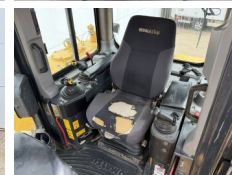

Komatsu

Komatsu D155AX-8

BOSS
MACHINERY

Ano **2018**
Número de referência **BM006787**
Horas **9.849**

Algemeen

Tipo D155AX-8
Localização Veldhoven, Netherlands
Certificaac CE
Available at Boss Machinery! This Komatsu D155AX-8 Dozer from 2018 has an engine power of 268 kW and counts 9849 operational hours. The total weight of this Komatsu D155AX-8 is 40500 kg and the dimensions are 7.25 x 4.10 x 3.39. Furthermore, this D155AX-8 is equipped with Climate Control, AdBlue, Ripper Valve, Camera, Airco, Radio, Backup alarm. The Komatsu Dozer also has a CE marking. Do you want more information or do you want to try the Komatsu D155AX-8 at our yard? Please let us know.

Descrição

Maten / Gewichten

Dimensões C*L*A 7.25 x 4.10 x 3.39
Peso 40500

Motor informatie

Marca do motor Komatsu
Modelo de motor SAA6D140E-7
Cilindros 6
Turbo
Capacidade em kW 268

Banden / Rupsen

Plate% 80
Roda dentada% 20
Cadeia % 40
Largura da placa 71 cm

Opties

Climate Control
AdBlue
Ripper Valve