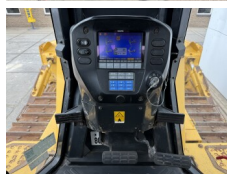

Komatsu

Komatsu D155AX-8

BOSS
MACHINERY

Ano **2018**
Número de referência **BM006787**
Horas **9.849**

Algemeen

Tipo D155AX-8
Localização Veldhoven, Netherlands
Certificaac CE
Available at Boss Machinery! This Komatsu D155AX-8 Dozer from 2018 has an engine power of 268 kW and counts 9849 operational hours. The total weight of this Komatsu D155AX-8 is 40500 kg and the dimensions are 7.25 x 4.10 x 3.39. Furthermore, this D155AX-8 is equipped with Climate Control, AdBlue, Ripper Valve, Camera, Airco, Radio, Backup alarm. The Komatsu Dozer also has a CE marking. Do you want more information or do you want to try the Komatsu D155AX-8 at our yard? Please let us know.

Descrição

Maten / Gewichten

Dimensões C*L*A 7.25 x 4.10 x 3.39
Peso 40500

Motor informatie

Marca do motor Komatsu
Modelo de motor SAA6D140E-7
Cilindros 6
Turbo
Capacidade em kW 268

Banden / Rupsen

Plate% 80
Roda dentada% 20
Cadeia % 40
Largura da placa 71 cm

Opties

Climate Control
AdBlue
Ripper Valve

Camera
Airco
Radio
Backup alarm