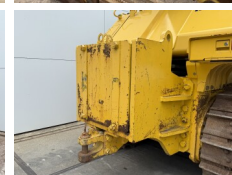

Komatsu

Komatsu D155AX-8

BOSS
MACHINERY

Ano **2018**
Número de referência **BM006787**
Horas **9.849**

Algemeen

Tipo D155AX-8
Localização Veldhoven, Netherlands
Certificaac CE
Available at Boss Machinery! This Komatsu D155AX-8 Dozer from 2018 has an engine power of 268 kW and counts 9849 operational hours. The total weight of this Komatsu D155AX-8 is 40500 kg and the dimensions are 7.25 x 4.10 x 3.39. Furthermore, this D155AX-8 is equipped with Climate Control, AdBlue, Ripper Valve, Camera, Airco, Radio, Backup alarm. The Komatsu Dozer also has a CE marking. Do you want more information or do you want to try the Komatsu D155AX-8 at our yard? Please let us know.

Descrição

Maten / Gewichten

Dimensões C*L*A 7.25 x 4.10 x 3.39
Peso 40500

Motor informatie

Marca do motor Komatsu
Modelo de motor SAA6D140E-7
Cilindros 6
Turbo
Capacidade em kW 268

Banden / Rupsen

Plate% 80
Roda dentada% 20
Cadeia % 40
Largura da placa 71 cm

Opties

Climate Control
AdBlue
Ripper Valve

Camera
Airco
Radio
Backup alarm