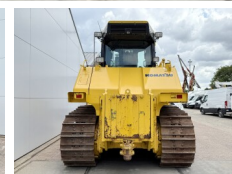

Komatsu

Komatsu D155AX-8

BOSS
MACHINERY

Ano **2018**
Número de referência **BM006787**
Horas **9.849**

Algemeen

Tipo D155AX-8
Localização Veldhoven, Netherlands
Certificaac CE
Available at Boss Machinery! This Komatsu D155AX-8 Dozer from 2018 has an engine power of 268 kW and counts 9849 operational hours. The total weight of this Komatsu D155AX-8 is 40500 kg and the dimensions are 7.25 x 4.10 x 3.39. Furthermore, this D155AX-8 is equipped with Climate Control, AdBlue, Ripper Valve, Camera, Airco, Radio, Backup alarm. The Komatsu Dozer also has a CE marking. Do you want more information or do you want to try the Komatsu D155AX-8 at our yard? Please let us know.

Descrição

Maten / Gewichten

Dimensões C*L*A 7.25 x 4.10 x 3.39
Peso 40500

Motor informatie

Marca do motor Komatsu
Modelo de motor SAA6D140E-7
Cilindros 6
Turbo
Capacidade em kW 268

Banden / Rupsen

Plate% 80
Roda dentada% 20
Cadeia % 40
Largura da placa 71 cm

Opties

Climate Control
AdBlue
Ripper Valve