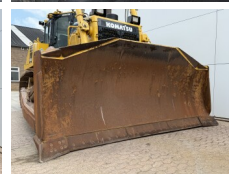

Komatsu

Komatsu D155AX-8

BOSS
MACHINERY

Ano **2018**
Número de referência **BM006787**
Horas **9.849**

Algemeen

Tipo D155AX-8
Localização Veldhoven, Netherlands
Certificaac CE
Available at Boss Machinery! This Komatsu D155AX-8 Dozer from 2018 has an engine power of 268 kW and counts 9849 operational hours. The total weight of this Komatsu D155AX-8 is 40500 kg and the dimensions are 7.25 x 4.10 x 3.39. Furthermore, this D155AX-8 is equipped with Climate Control, AdBlue, Ripper Valve, Camera, Airco, Radio, Backup alarm. The Komatsu Dozer also has a CE marking. Do you want more information or do you want to try the Komatsu D155AX-8 at our yard? Please let us know.

Descrição

Maten / Gewichten

Dimensões C*L*A 7.25 x 4.10 x 3.39
Peso 40500

Motor informatie

Marca do motor Komatsu
Modelo de motor SAA6D140E-7
Cilindros 6
Turbo
Capacidade em kW 268

Banden / Rupsen

Plate% 80
Roda dentada% 20
Cadeia % 40
Largura da placa 71 cm

Opties

Climate Control
AdBlue
Ripper Valve