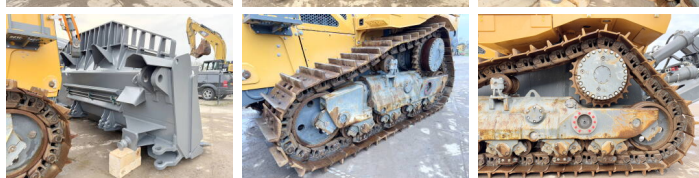

Available at Boss Machinery! This Liebherr PR766 05 Gen 8 Dozer from 2022 has an engine power of 360 kW and counts 149 operational hours. The total weight of this Liebherr PR766 05 Gen 8 is 54300 kg and the dimensions are 7.05 x 2.90 x 4.00. Furthermore, this PR766 05 Gen 8 is equipped with Backup alarm, Heated Seat, Airco, Air Suspension Seat, Climate Control, AdBlue, Pressurised Cabin, Camera, Radio, Função hidráulica extra. The Liebherr Dozer also has a CE marking. Do you want more information or do you want to try the Liebherr PR766 05 Gen 8 at our yard? Please let us know.

Descrição

Maten / Gewichten

Dimensões C*L*A 7.05 x 2.90 x 4.00
Blade Width 4.33m
Peso 54300

Technische informatie

Fuel Tank: 800L

Motor informatie

Marca do motor Liebherr
Modelo de motor D9508 A7
Cilindros 8
Turbo
Capacidade em kW 360

Banden / Rupsen

Plate%	100
Cadeia %	100
Roda dentada%	100
Largura da placa	61 cm

Opties

Backup alarm
Heated Seat
Airco
Air Suspension Seat
Climate Control
AdBlue
Pressurised Cabin
Camera
Radio
Função hidráulica extra