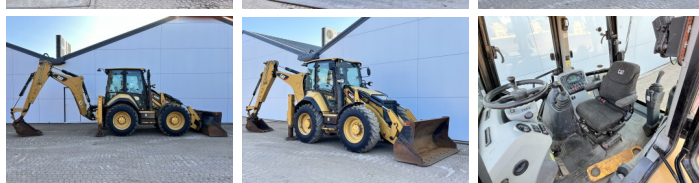

Caterpillar

Caterpillar 444F2

BOSS
MACHINERY

€ 59.500excl.

Ano **2015**
Número de referência **BM007777**
Horas **7.626**

Algemeen

Tipo **444F2**
Localização **Veldhoven, Netherlands**
Certificaat **CE + EPA**
Available at Boss Machinery! This used Caterpillar 444F2 Backhoe Loader from 2015 has an engine power of 82 kW and counts 7626 operational hours. The total weight of this Caterpillar 444F2 is 9835 kg and the dimensions are 6.30 x 2.38 x 3.80.
Descrição Furthermore, this 444F2 is equipped with Airco, Função hidráulica extra, Função do martelo. The Caterpillar Backhoe Loader also has a CE + EPA marking. Do you want more information or do you want to try the Caterpillar 444F2 at our yard? Please let us know.

Maten / Gewichten

Peso **9835**
Dimensões C*L*A **6.30 x 2.38 x 3.80**

Technische informatie

Configurações de drive **4x4x4**

Motor informatie

Marca do motor **Caterpillar**
Modelo de motor **C4.4**
Cilindros **4**
Turbo
Capacidade em kW **82**

Banden / Rupsen

40% 40% **440/80-28 Michelin**
40% 40% **440/80-28 Michelin**