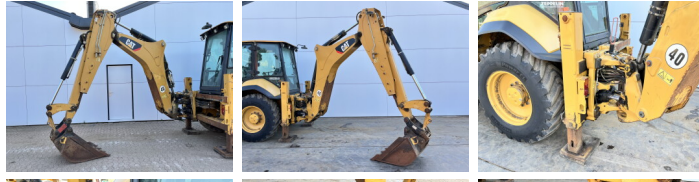

Caterpillar

Caterpillar 444F2

BOSS
MACHINERY

€ 59.500excl.

Ano **2015**
Número de referência **BM007777**
Horas **7.626**

Algemeen

Tipo **444F2**
Localização **Veldhoven, Netherlands**
Certificaat **CE + EPA**
Available at Boss Machinery! This used Caterpillar 444F2 Backhoe Loader from 2015 has an engine power of 82 kW and counts 7626 operational hours. The total weight of this Caterpillar 444F2 is 9835 kg and the dimensions are 6.30 x 2.38 x 3.80.
Descrição Furthermore, this 444F2 is equipped with Airco, Função hidráulica extra, Função do martelo. The Caterpillar Backhoe Loader also has a CE + EPA marking. Do you want more information or do you want to try the Caterpillar 444F2 at our yard? Please let us know.

Maten / Gewichten

Peso **9835**
Dimensões C*L*A **6.30 x 2.38 x 3.80**

Technische informatie

Configurações de drive **4x4x4**

Motor informatie

Marca do motor **Caterpillar**
Modelo de motor **C4.4**
Cilindros **4**
Turbo
Capacidade em kW **82**

Banden / Rupsen

40% 40% **440/80-28 Michelin**
40% 40% **440/80-28 Michelin**

Opties

Airco

Função hidráulica extra

Função do martelo