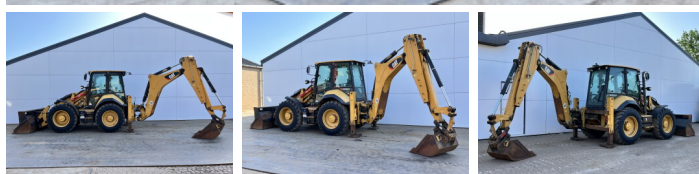

Caterpillar

Caterpillar 444F2

BOSS
MACHINERY

€ 59.500excl.

Ano **2015**
Número de referência **BM007777**
Horas **7.626**

Algemeen

Tipo **444F2**
Localização **Veldhoven, Netherlands**
Certificaat **CE + EPA**
Available at Boss Machinery! This used Caterpillar 444F2 Backhoe Loader from 2015 has an engine power of 82 kW and counts 7626 operational hours. The total weight of this Caterpillar 444F2 is 9835 kg and the dimensions are 6.30 x 2.38 x 3.80.
Descrição Furthermore, this 444F2 is equipped with Airco, Função hidráulica extra, Função do martelo. The Caterpillar Backhoe Loader also has a CE + EPA marking. Do you want more information or do you want to try the Caterpillar 444F2 at our yard? Please let us know.

Maten / Gewichten

Peso **9835**
Dimensões C*L*A **6.30 x 2.38 x 3.80**

Technische informatie

Configurações de drive **4x4x4**

Motor informatie

Marca do motor **Caterpillar**
Modelo de motor **C4.4**
Cilindros **4**
Turbo
Capacidade em kW **82**

Banden / Rupsen

40% 40% **440/80-28 Michelin**
40% 40% **440/80-28 Michelin**