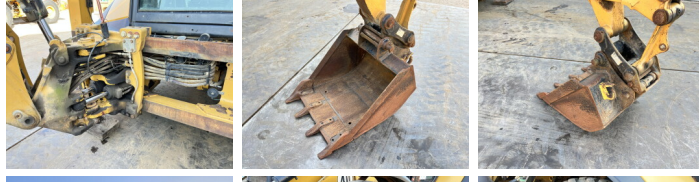

Caterpillar

Caterpillar 444F2

BOSS
MACHINERY

€ 59.500excl.

Ano **2015**
Número de referência **BM007777**
Horas **7.626**

Algemeen

Tipo **444F2**
Localização **Veldhoven, Netherlands**
Certificaat **CE + EPA**
Available at Boss Machinery! This used Caterpillar 444F2 Backhoe Loader from 2015 has an engine power of 82 kW and counts 7626 operational hours. The total weight of this Caterpillar 444F2 is 9835 kg and the dimensions are 6.30 x 2.38 x 3.80.
Descrição Furthermore, this 444F2 is equipped with Airco, Função hidráulica extra, Função do martelo. The Caterpillar Backhoe Loader also has a CE + EPA marking. Do you want more information or do you want to try the Caterpillar 444F2 at our yard? Please let us know.

Maten / Gewichten

Peso **9835**
Dimensões C*L*A **6.30 x 2.38 x 3.80**

Technische informatie

Configurações de drive **4x4x4**

Motor informatie

Marca do motor **Caterpillar**
Modelo de motor **C4.4**
Cilindros **4**
Turbo
Capacidade em kW **82**

Banden / Rupsen

40% 40% **440/80-28 Michelin**
40% 40% **440/80-28 Michelin**

Opties

Airco

Função hidráulica extra

Função do martelo