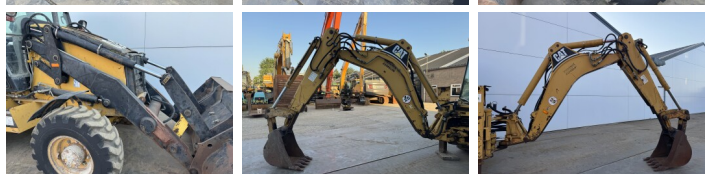

Caterpillar

Caterpillar 432D

BOSS
MACHINERY

€ 27.500excl.

Ano **2003**
Número de referência **BM007650**
Horas **16.478**

Algemeen

Tipo **432D**
Localização **Veldhoven, Netherlands**
Certificaat **CE**

Descrição

Available at Boss Machinery! This used Caterpillar 432D Backhoe Loader from 2003 has an engine power of 63 kW and counts 16478 operational hours. The total weight of this Caterpillar 432D is 9800 kg and the dimensions are 5.71 x 2.40 x 3.64. Furthermore, this 432D is equipped with Função hidráulica extra, Função do martelo. The Caterpillar Backhoe Loader also has a CE marking. Do you want more information or do you want to try the Caterpillar 432D at our yard? Please let us know.

Maten / Gewichten

Peso **9800**
Dimensões C*L*A **5.71 x 2.40 x 3.64**

Technische informatie

Configurações de drive **4x4**

Motor informatie

Marca do motor **Caterpillar**
Modelo de motor **3054**
Cilindros **4**
Turbo
Capacidade em kW **63**

Banden / Rupsen

Opties

Função hidráulica extra
Função do martelo