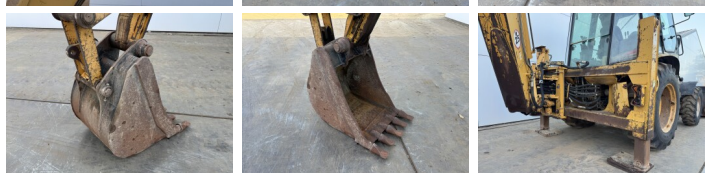

Caterpillar

Caterpillar 432D

BOSS
MACHINERY

€ 27.500excl.

Ano **2003**
Número de referência **BM007650**
Horas **16.478**

Algemeen

Tipo **432D**
Localização **Veldhoven, Netherlands**
Certificaat **CE**

Descrição

Available at Boss Machinery! This used Caterpillar 432D Backhoe Loader from 2003 has an engine power of 63 kW and counts 16478 operational hours. The total weight of this Caterpillar 432D is 9800 kg and the dimensions are 5.71 x 2.40 x 3.64. Furthermore, this 432D is equipped with Função hidráulica extra, Função do martelo. The Caterpillar Backhoe Loader also has a CE marking. Do you want more information or do you want to try the Caterpillar 432D at our yard? Please let us know.

Maten / Gewichten

Peso **9800**
Dimensões C*L*A **5.71 x 2.40 x 3.64**

Technische informatie

Configurações de drive **4x4**

Motor informatie

Marca do motor **Caterpillar**
Modelo de motor **3054**
Cilindros **4**
Turbo
Capacidade em kW **63**

Banden / Rupsen

Opties

Função hidráulica extra
Função do martelo