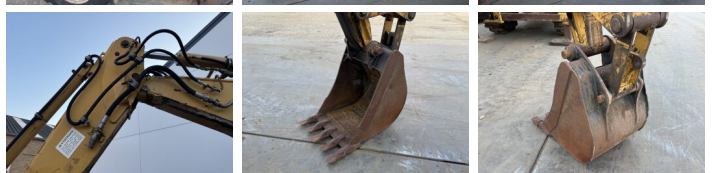

Caterpillar

Caterpillar 432D

BOSS
MACHINERY

€ 27.500excl.

Ano **2003**
Número de referência **BM007650**
Horas **16.478**

Algemeen

Tipo **432D**
Localização **Veldhoven, Netherlands**
Certificaat **CE**

Descrição

Available at Boss Machinery! This used Caterpillar 432D Backhoe Loader from 2003 has an engine power of 63 kW and counts 16478 operational hours. The total weight of this Caterpillar 432D is 9800 kg and the dimensions are 5.71 x 2.40 x 3.64. Furthermore, this 432D is equipped with Função hidráulica extra, Função do martelo. The Caterpillar Backhoe Loader also has a CE marking. Do you want more information or do you want to try the Caterpillar 432D at our yard? Please let us know.

Maten / Gewichten

Peso **9800**
Dimensões C*L*A **5.71 x 2.40 x 3.64**

Technische informatie

Configurações de drive **4x4**

Motor informatie

Marca do motor **Caterpillar**
Modelo de motor **3054**
Cilindros **4**
Turbo
Capacidade em kW **63**

Banden / Rupsen

Opties

Função hidráulica extra
Função do martelo