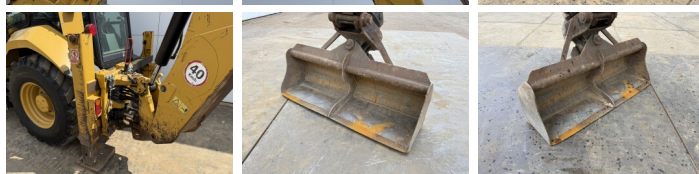

Caterpillar

Caterpillar 427F2 - Telescopic Boom

€ 48.500excl.

Ano **2015**
Número de referência **BM007647**
Horas **5.787**

Algemeen

Tipo 427F2 - Telescopic Boom
Localização Veldhoven, Netherlands
Certificaat CE + EPA

Available at Boss Machinery! This used Caterpillar 427F2 - Telescopic Boom Backhoe Loader from 2015 has an engine power of 55 kW and counts 5787 operational hours. The total weight of this Caterpillar 427F2 - Telescopic Boom is 8620 kg and the dimensions are 6.38 x 2.41 x 3.74. Furthermore, this 427F2 - Telescopic Boom is equipped with Engate rápido, Airco, Função hidráulica extra, Função do martelo. The Caterpillar Backhoe Loader also has a CE + EPA marking. Do you want more information or do you want to try the Caterpillar 427F2 - Telescopic Boom at our yard? Please let us know.

Maten / Gewichten

Peso 8620
Dimensões C*L*A 6.38 x 2.41 x 3.74

Technische informatie

Configurações de drive 4x4

Motor informatie

Marca do motor Caterpillar
Modelo de motor C3.4B
Cilindros 4
Turbo
Capacidade em kW 55

BOSS
MACHINERY