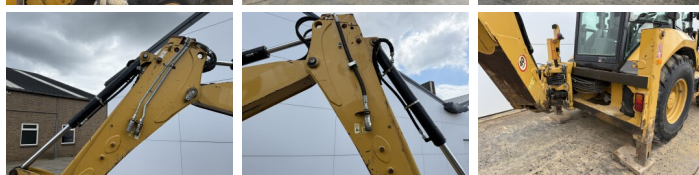

Caterpillar

Caterpillar 427F2 - Telescopic Boom

€ 48.500excl.

Ano **2015**
Número de referência **BM007647**
Horas **5.787**

Algemeen

Tipo 427F2 - Telescopic Boom
Localização Veldhoven, Netherlands
Certificaat CE + EPA

Available at Boss Machinery! This used Caterpillar 427F2 - Telescopic Boom Backhoe Loader from 2015 has an engine power of 55 kW and counts 5787 operational hours. The total weight of this Caterpillar 427F2 - Telescopic Boom is 8620 kg and the dimensions are 6.38 x 2.41 x 3.74. Furthermore, this 427F2 - Telescopic Boom is equipped with Engate rápido, Airco, Função hidráulica extra, Função do martelo. The Caterpillar Backhoe Loader also has a CE + EPA marking. Do you want more information or do you want to try the Caterpillar 427F2 - Telescopic Boom at our yard? Please let us know.

Maten / Gewichten

Peso 8620
Dimensões C*L*A 6.38 x 2.41 x 3.74

Technische informatie

Configurações de drive 4x4

Motor informatie

Marca do motor Caterpillar
Modelo de motor C3.4B
Cilindros 4
Turbo
Capacidade em kW 55

BOSS
MACHINERY