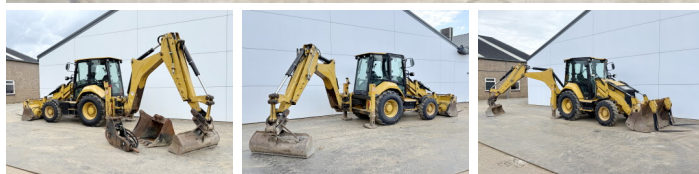

Caterpillar

Caterpillar 427F2 - Telescopic Boom

€ 48.500excl.

Ano **2015**
Número de referência **BM007647**
Horas **5.787**

Algemeen

Tipo 427F2 - Telescopic Boom
Localização Veldhoven, Netherlands
Certificaat CE + EPA

Available at Boss Machinery! This used Caterpillar 427F2 - Telescopic Boom Backhoe Loader from 2015 has an engine power of 55 kW and counts 5787 operational hours. The total weight of this Caterpillar 427F2 - Telescopic Boom is 8620 kg and the dimensions are 6.38 x 2.41 x 3.74. Furthermore, this 427F2 - Telescopic Boom is equipped with Engate rápido, Airco, Função hidráulica extra, Função do martelo. The Caterpillar Backhoe Loader also has a CE + EPA marking. Do you want more information or do you want to try the Caterpillar 427F2 - Telescopic Boom at our yard? Please let us know.

Maten / Gewichten

Peso 8620
Dimensões C*L*A 6.38 x 2.41 x 3.74

Technische informatie

Configurações de drive 4x4

Motor informatie

Marca do motor Caterpillar
Modelo de motor C3.4B
Cilindros 4
Turbo
Capacidade em kW 55

BOSS
MACHINERY