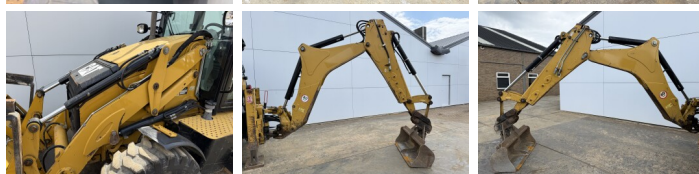

Caterpillar

Caterpillar 427F2 - Telescopic Boom

€ 48.500excl.

Ano **2015**
Número de referência **BM007647**
Horas **5.787**

Algemeen

Tipo 427F2 - Telescopic Boom
Localização Veldhoven, Netherlands
Certificaat CE + EPA

Available at Boss Machinery! This used Caterpillar 427F2 - Telescopic Boom Backhoe Loader from 2015 has an engine power of 55 kW and counts 5787 operational hours. The total weight of this Caterpillar 427F2 - Telescopic Boom is 8620 kg and the dimensions are 6.38 x 2.41 x 3.74. Furthermore, this 427F2 - Telescopic Boom is equipped with Engate rápido, Airco, Função hidráulica extra, Função do martelo. The Caterpillar Backhoe Loader also has a CE + EPA marking. Do you want more information or do you want to try the Caterpillar 427F2 - Telescopic Boom at our yard? Please let us know.

Maten / Gewichten

Peso 8620
Dimensões C*L*A 6.38 x 2.41 x 3.74

Technische informatie

Configurações de drive 4x4

Motor informatie

Marca do motor Caterpillar
Modelo de motor C3.4B
Cilindros 4
Turbo
Capacidade em kW 55

BOSS
MACHINERY