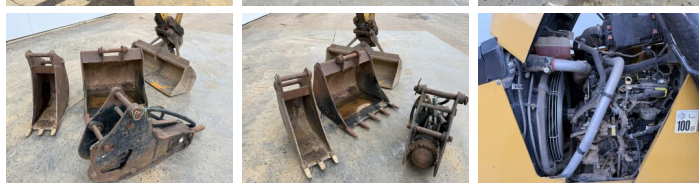

Caterpillar

Caterpillar 427F2 - Telescopic Boom

€ 48.500excl.

Ano **2015**
Número de referência **BM007647**
Horas **5.787**

Algemeen

Tipo 427F2 - Telescopic Boom
Localização Veldhoven, Netherlands
Certificaat CE + EPA

Available at Boss Machinery! This used Caterpillar 427F2 - Telescopic Boom Backhoe Loader from 2015 has an engine power of 55 kW and counts 5787 operational hours. The total weight of this Caterpillar 427F2 - Telescopic Boom is 8620 kg and the dimensions are 6.38 x 2.41 x 3.74. Furthermore, this 427F2 - Telescopic Boom is equipped with Engate rápido, Airco, Função hidráulica extra, Função do martelo. The Caterpillar Backhoe Loader also has a CE + EPA marking. Do you want more information or do you want to try the Caterpillar 427F2 - Telescopic Boom at our yard? Please let us know.

Maten / Gewichten

Peso 8620
Dimensões C*L*A 6.38 x 2.41 x 3.74

Technische informatie

Configurações de drive 4x4

Motor informatie

Marca do motor Caterpillar
Modelo de motor C3.4B
Cilindros 4
Turbo
Capacidade em kW 55

BOSS
MACHINERY