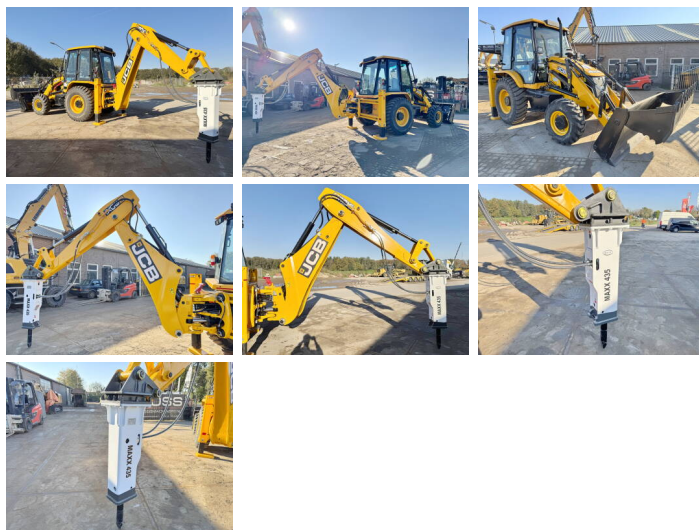

JCB

JCB 3DX / 3CX 4WD + Maxx 435 Hammer

€ 52.000excl.

Ano **2025**
Número de referência **BM006034**
Horas **5**

Algemeen

Tipo 3DX / 3CX 4WD + Maxx 435 Hammer
Localização Veldhoven, Netherlands
Certificaat NOT FOR SALE IN EU / NO CE MARK
Available at Boss Machinery! This used JCB 3DX / 3CX 4WD + Maxx 435 Hammer Backhoe Loader from 2025 has an engine power of 55 kW and counts 5 operational hours. The total weight of this JCB 3DX / 3CX 4WD + Maxx 435 Hammer is 7460 kg and the dimensions are 5.80 x 2.42 x 3.00. Furthermore, this 3DX / 3CX 4WD + Maxx 435 Hammer is equipped with Radio. The JCB Backhoe Loader also has a NOT FOR SALE IN EU / NO CE MARK marking. Do you want more information or do you want to try the JCB 3DX / 3CX 4WD + Maxx 435 Hammer at our yard? Please let us know.

Descrição

Maten / Gewichten

Peso 7460
Dimensões C*L*A 5.80 x 2.42 x 3.00

Technische informatie

Fuel Tank: 128L
Configurações de drive 4 x 4

Motor informatie

Marca do motor JCB
Modelo de motor 444TA4-55
Cilindros 4
Turbo

BOSS
MACHINERY

Capacidade em kW 55

Banden / Rupsen

100%	100%	12.5-18
100%	100%	16.9-28

Opties

Radio