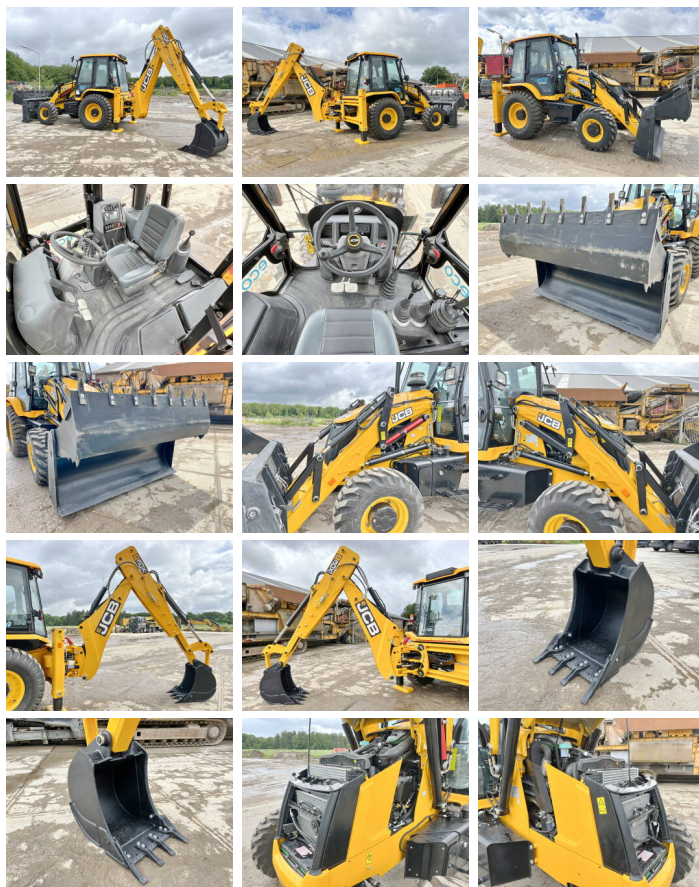

JCB

JCB 3DX / 3CX Super Eco Xpert - Telescopic Boom

€ 55.000excl.

Ano **2026**
Número de referência **BM005937**
Horas **4**

Algemeen

Tipo 3DX / 3CX Super Eco Xpert 4WD - Telescopic Boom
Localização Veldhoven, Netherlands
Certificaat NOT FOR SALE IN EU / NO CE MARK
Descrição Available at Boss Machinery! This used JCB 3DX / 3CX Super Eco Xpert 4WD - Telescopic Boom Backhoe Loader from 2026 has an engine power of 55 kW and counts 4 operational hours. The total weight of this JCB 3DX / 3CX Super Eco Xpert 4WD - Telescopic Boom is 7460 kg and the dimensions are 5.80 x 2.42 x 3.00. Furthermore, this 3DX / 3CX Super Eco Xpert 4WD - Telescopic Boom is equipped with Airco, Telescopic Arm, Radio, HP Hammer Lines. The JCB Backhoe Loader also has a NOT FOR SALE IN EU / NO CE MARK marking. Do you want more information or do you want to try the JCB 3DX / 3CX Super Eco Xpert 4WD - Telescopic Boom at our yard? Please let us know.

Maten / Gewichten

Peso 7460
Dimensões C*L*A 5.80 x 2.42 x 3.00

Technische informatie

Fuel Tank: 128L
Configurações de drive 4 x 4

Motor informatie

BOSS
MACHINERY