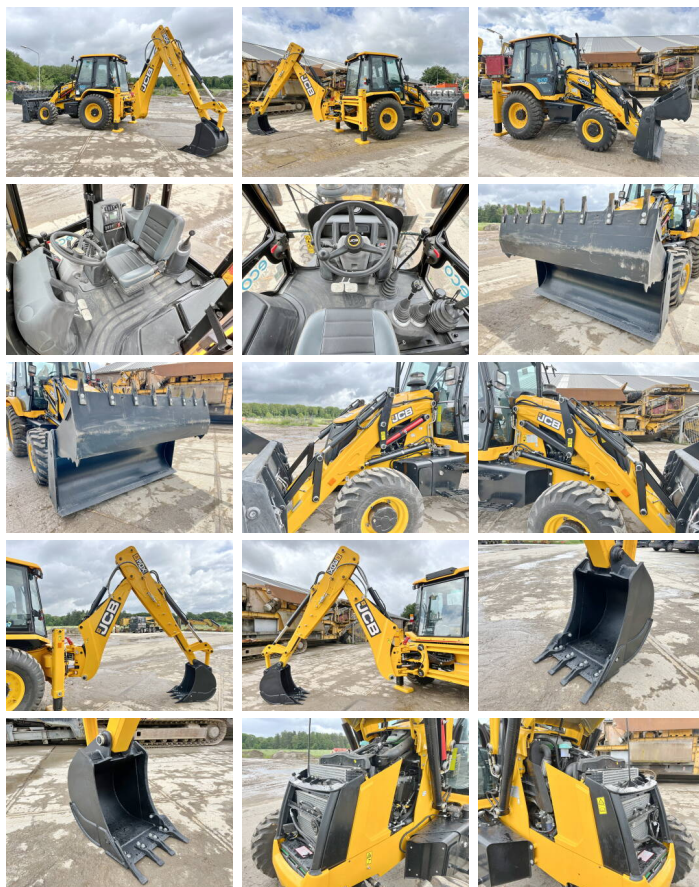

JCB

JCB 3DX / 3CX Super Eco Xpert - Telescopic Boom

€ 55.000excl.

Ano **2026**
Número de referência **BM005937**
Horas **4**

Algemeen

Tipo 3DX / 3CX Super Eco Xpert 4WD - Telescopic Boom
Localização Veldhoven, Netherlands
Certificaat NOT FOR SALE IN EU / NO CE MARK
Available at Boss Machinery! This used JCB 3DX / 3CX Super Eco Xpert 4WD - Telescopic Boom Backhoe Loader from 2026 has an engine power of 55 kW and counts 4 operational hours. The total weight of this JCB 3DX / 3CX Super Eco Xpert 4WD - Telescopic Boom is 7460 kg and the dimensions are 5.80 x 2.42 x 3.00. Furthermore, this 3DX / 3CX Super Eco Xpert 4WD - Telescopic Boom is equipped with Radio, HP Hammer Lines, Airco, Telescopic Arm. The JCB Backhoe Loader also has a NOT FOR SALE IN EU / NO CE MARK marking. Do you want more information or do you want to try the JCB 3DX / 3CX Super Eco Xpert 4WD - Telescopic Boom at our yard? Please let us know.

Descrição

Maten / Gewichten

Peso 7460
Dimensões C*L*A 5.80 x 2.42 x 3.00

Technische informatie

Fuel Tank: 128L
Configurações de drive 4 x 4

Motor informatie

BOSS
MACHINERY