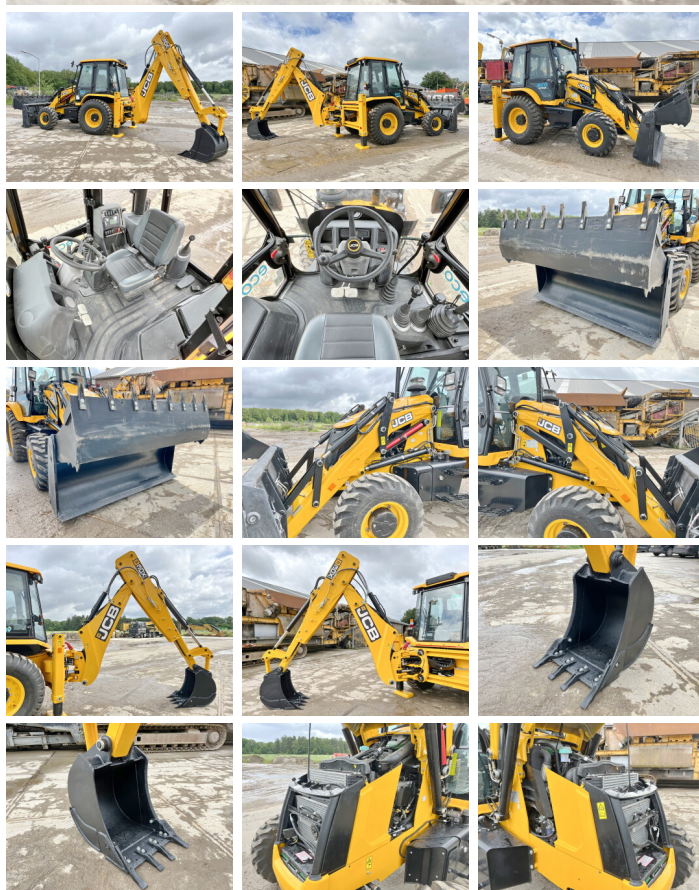

JCB

JCB 3DX / 3CX Super Eco Xpert - Telescopic Boom

€ 55.000excl.

Ano **2026**
Número de referência **BM005936**
Horas **4**

Algemeen

Tipo 3DX / 3CX Super Eco Xpert 4WD - Telescopic Boom
Localização Veldhoven, Netherlands
Certificaat NOT FOR SALE IN EU / NO CE MARK
Available at Boss Machinery! This used JCB 3DX / 3CX Super Eco Xpert 4WD - Telescopic Boom Backhoe Loader from 2026 has an engine power of 55 kW and counts 4 operational hours. The total weight of this JCB 3DX / 3CX Super Eco Xpert 4WD - Telescopic Boom is 7460 kg and the dimensions are 5.80 x 2.42 x 3.00. Furthermore, this 3DX / 3CX Super Eco Xpert 4WD - Telescopic Boom is equipped with Radio, HP Hammer Lines, Airco, Telescopic Arm. The JCB Backhoe Loader also has a NOT FOR SALE IN EU / NO CE MARK marking. Do you want more information or do you want to try the JCB 3DX / 3CX Super Eco Xpert 4WD - Telescopic Boom at our yard? Please let us know.

Descrição

Maten / Gewichten

Peso 7460
Dimensões C*L*A 5.80 x 2.42 x 3.00

Technische informatie

Fuel Tank: 128L
Configurações de drive 4 x 4

Motor informatie

BOSS
MACHINERY

Marca do motor	JCB
Modelo de motor	444TA4-55
Cilindros	4
Turbo	
Capacidade em kW	55

Banden / Rupsen

100%	100%	12.5-18
100%	100%	16.9-28

Opties

Radio
HP Hammer Lines
Airco
Telescopic Arm