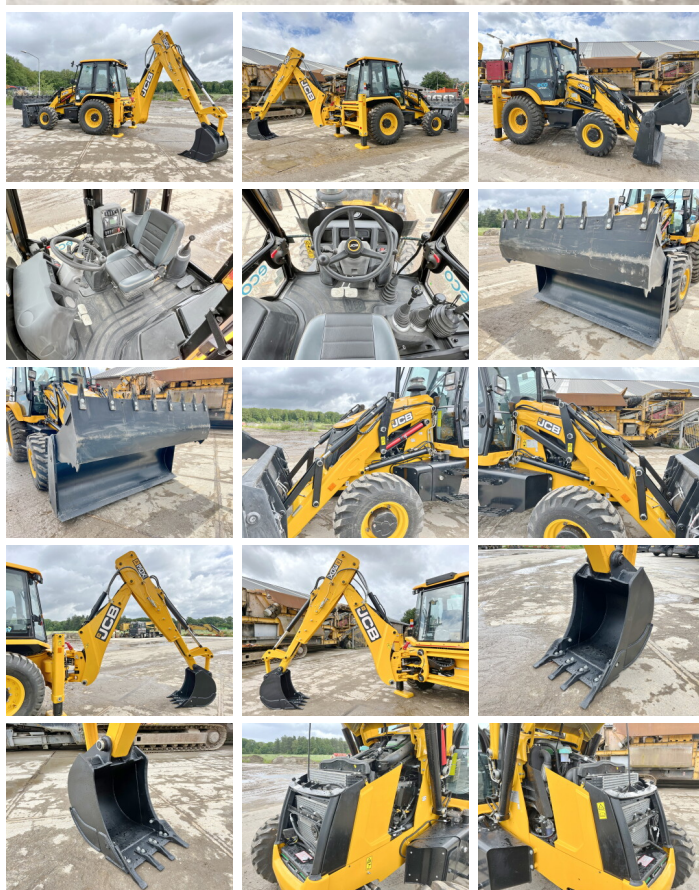

JCB

JCB 3DX / 3CX Super Eco Xpert - Telescopic Boom

€ 55.000excl.

Ano **2026**
Número de referência **BM005936**
Horas **4**

Algemeen

Tipo 3DX / 3CX Super Eco Xpert 4WD - Telescopic Boom
Localização Veldhoven, Netherlands
Certificaat NOT FOR SALE IN EU / NO CE MARK
Descrição Available at Boss Machinery! This used JCB 3DX / 3CX Super Eco Xpert 4WD - Telescopic Boom Backhoe Loader from 2026 has an engine power of 55 kW and counts 4 operational hours. The total weight of this JCB 3DX / 3CX Super Eco Xpert 4WD - Telescopic Boom is 7460 kg and the dimensions are 5.80 x 2.42 x 3.00. Furthermore, this 3DX / 3CX Super Eco Xpert 4WD - Telescopic Boom is equipped with Telescopic Arm, Radio, HP Hammer Lines, Airco. The JCB Backhoe Loader also has a NOT FOR SALE IN EU / NO CE MARK marking. Do you want more information or do you want to try the JCB 3DX / 3CX Super Eco Xpert 4WD - Telescopic Boom at our yard? Please let us know.

Maten / Gewichten

Dimensões C*L*A 5.80 x 2.42 x 3.00
Peso 7460

Technische informatie

Fuel Tank: 128L
Configurações de drive 4 x 4

Motor informatie

BOSS
MACHINERY