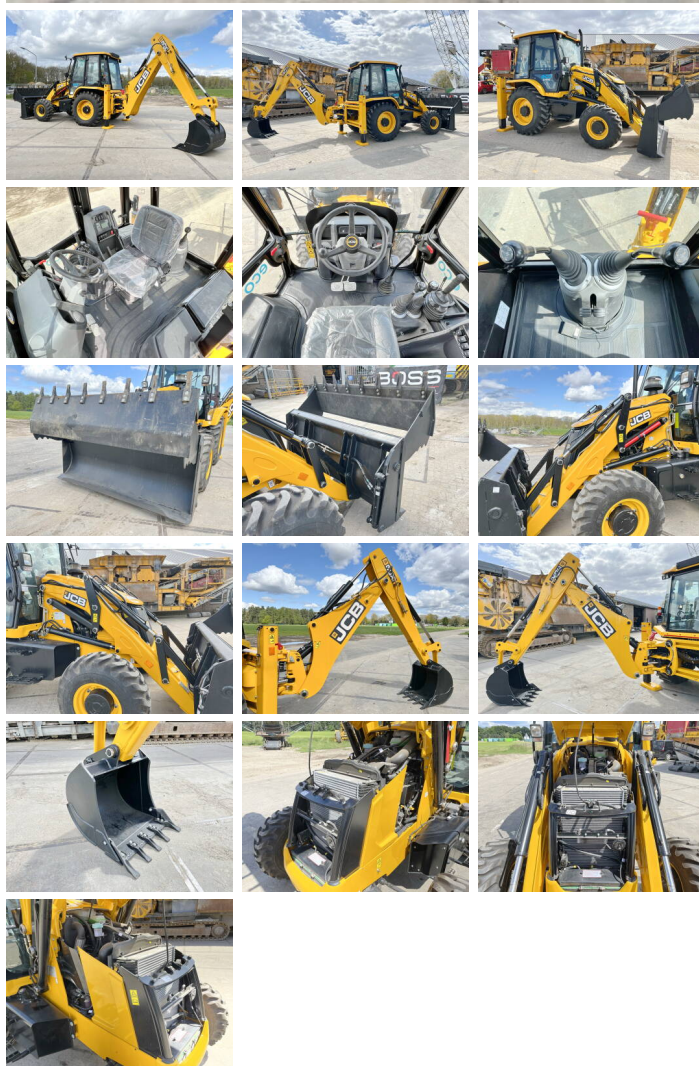

JCB

JCB 3DX / 3CX Plus Eco Xpert 4WD

€ 49.000excl.

Ano **2025**
Número de referência **BM006035**
Horas **5**

Algemeen

Tipo 3DX / 3CX Plus Eco Xpert 4WD
Localização Veldhoven, Netherlands
Certificaat NOT FOR SALE IN EU / NO CE MARK
Descrição Available at Boss Machinery! This used JCB 3DX / 3CX Plus Eco Xpert 4WD Backhoe Loader from 2025 has an engine power of 55 kW and counts 5 operational hours. The total weight of this JCB 3DX / 3CX Plus Eco Xpert 4WD is 7460 kg and the dimensions are 5.80 x 2.42 x 3.00. Furthermore, this 3DX / 3CX Plus Eco Xpert 4WD is equipped with Radio. The JCB Backhoe Loader also has a NOT FOR SALE IN EU / NO CE MARK marking. Do you want more information or do you want to try the JCB 3DX / 3CX Plus Eco Xpert 4WD at our yard? Please let us know.

Maten / Gewichten

Dimensões C*L*A 5.80 x 2.42 x 3.00
Peso 7460

Technische informatie

Fuel Tank: 128L
Configurações de drive 4 x 4

Motor informatie

Marca do motor JCB
Modelo de motor 444TA4-55
Cilindros 4
Turbo
Capacidade em kW 55

BOSS
MACHINERY