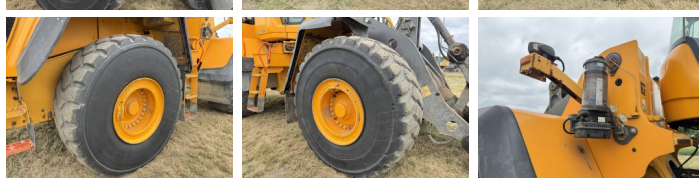

Available at Boss Machinery! This Volvo L150H Wheel Loader from 2016 has an engine power of 220 kW and counts 15226 operational hours. The total weight of this Volvo L150H is 26100 kg and the dimensions are 9.58 x 2.95 x 3.58. Furthermore, this L150H is equipped with Heated Seat, Camera, Radio, Electrical Mirrors, Bluetooth, Szybkoz??cze, Climate Control, Airco. The Volvo Wheel Loader also has a CE marking. Do you want more information or do you want to try the Volvo L150H at our yard? Please let us know.

Maten / Gewichten

Waga **26100**
Wymiary D*S*W **9.58 x 2.95 x 3.58**

Technische informatie

Konfiguracje dysków **4x4**

Motor informatie

Marka silnika **Volvo**
Model silnika **D13J**
Cylindry **6**
Turbo
Wydajno?? w kW **220**

Banden / Rupsen

15% 15% **26.5R25**
15% 15% **26.5R25**

Opties

Heated Seat

Camera

Radio

Electrical Mirrors

Bluetooth