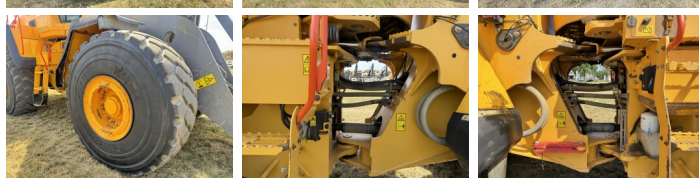

Volvo

Volvo L220H

BOSS
MACHINERY

Rok **2017**
Numer referencyjny **BM007806**
Godziny **13.110**

Algemeen

Typ **L220H**
Lokalizacja **Veldhoven, Netherlands**
Certificaat **CE + EPA**
Available at Boss Machinery! This Volvo L220H Wheel Loader from 2017 has an engine power of 273 kW and counts 13110 operational hours. The total weight of this Volvo L220H is 35500 kg and the dimensions are 9.31 x 3.40 x 3.75. Furthermore, this L220H is equipped with Radio, Camera, Szybkoz??cze, Electrical Mirrors, Airco, Climate Control, Centralne smarowanie. The Volvo Wheel Loader also has a CE + EPA marking. Do you want more information or do you want to try the Volvo L220H at our yard? Please let us know.

Maten / Gewichten

Wymiary D*S*W **9.31 x 3.40 x 3.75**
Waga **35500**

Technische informatie

Konfiguracje dysków **4x4**

Motor informatie

Marka silnika **Volvo**
Model silnika **D13J**
Cylindry **6**
Turbo
Wydajno?? w kW **273**

Banden / Rupsen

70% 70% **29.5R25**
70% 70% **29.5R25**

Opties

Radio

Camera

Szybkoz??cze

Electrical Mirrors

Airco