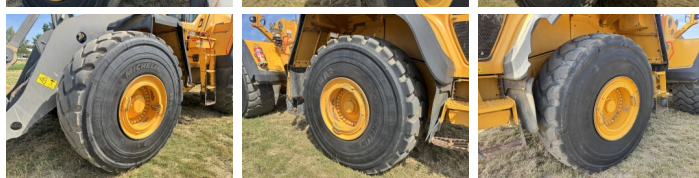

Volvo

Volvo L220H

BOSS
MACHINERY

Rok **2017**
Numer referencyjny **BM007806**
Godziny **13.110**

Algemeen

Typ **L220H**
Lokalizacja **Veldhoven, Netherlands**
Certificaat **CE + EPA**
Available at Boss Machinery! This Volvo L220H Wheel Loader from 2017 has an engine power of 273 kW and counts 13110 operational hours. The total weight of this Volvo L220H is 35500 kg and the dimensions are 9.31 x 3.40 x 3.75. Furthermore, this L220H is equipped with Radio, Camera, Szybkoz??cze, Electrical Mirrors, Airco, Climate Control, Centralne smarowanie. The Volvo Wheel Loader also has a CE + EPA marking. Do you want more information or do you want to try the Volvo L220H at our yard? Please let us know.

Maten / Gewichten

Wymiary D*S*W **9.31 x 3.40 x 3.75**
Waga **35500**

Technische informatie

Konfiguracje dysków **4x4**

Motor informatie

Marka silnika **Volvo**
Model silnika **D13J**
Cylindry **6**
Turbo
Wydajno?? w kW **273**

Banden / Rupsen

70% 70% **29.5R25**
70% 70% **29.5R25**

Opties

Radio

Camera

Szybkoz??cze

Electrical Mirrors

Airco