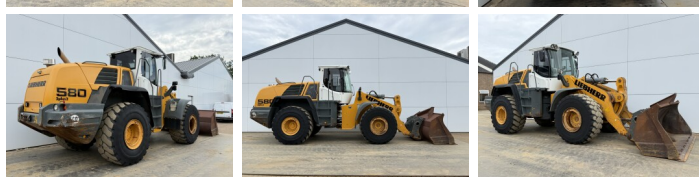

Liebherr

Liebherr L580

BOSS
MACHINERY

Rok **2011**
Numer referencyjny **BM007439**
Godziny **19.823**

Algemeen

Typ **L580**
Lokalizacja **Veldhoven, Netherlands**
Certificaat **CE + EPA**
Available at Boss Machinery! This Liebherr L580 Wheel Loader from 2011 has an engine power of 200 kW and counts 19823 operational hours. The total weight of this Liebherr L580 is 28000 kg and the dimensions are 9.17 x 3.00 x 3.53. Furthermore, this L580 is equipped with Airco, Heated Seat, Camera, Radio, Centralne smarowanie. The Liebherr Wheel Loader also has a CE + EPA marking. Do you want more information or do you want to try the Liebherr L580 at our yard? Please let us know.

Maten / Gewichten

Waga **28000**
Wymiary D*S*W **9.17 x 3.00 x 3.53**

Technische informatie

Konfiguracje dysków **4x4**

Motor informatie

Marka silnika **Liebherr**
Model silnika **D936 L A6**
Cylindry **4**
Turbo
Wydajno?? w kW **200**

Banden / Rupsen

70% 70% **26.5R25**
70% 70% **26.5R25**

Opties

Airco

Heated Seat

Camera

Radio

Centralne smarowanie