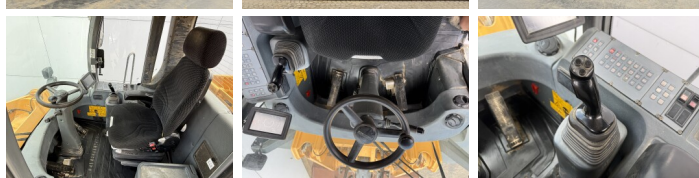

Liebherr

Liebherr L580

BOSS
MACHINERY

Rok **2011**
Numer referencyjny **BM007439**
Godziny **19.823**

Algemeen

Typ **L580**
Lokalizacja **Veldhoven, Netherlands**
Certificaat **CE + EPA**
Available at Boss Machinery! This Liebherr L580 Wheel Loader from 2011 has an engine power of 200 kW and counts 19823 operational hours. The total weight of this Liebherr L580 is 28000 kg and the dimensions are 9.17 x 3.00 x 3.53. Furthermore, this L580 is equipped with Airco, Heated Seat, Camera, Radio, Centralne smarowanie. The Liebherr Wheel Loader also has a CE + EPA marking. Do you want more information or do you want to try the Liebherr L580 at our yard? Please let us know.

Banden / Rupsen

70% 70% **26.5R25**
70% 70% **26.5R25**

Opties

Airco

Heated Seat

Camera

Radio

Centralne smarowanie