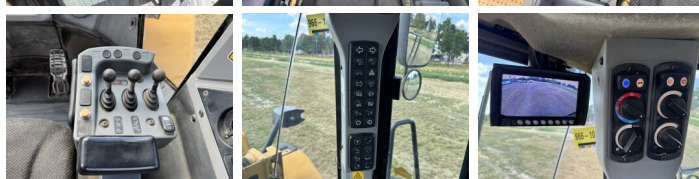

Caterpillar

Caterpillar 966K

BOSS
MACHINERY

Rok **2011**
Numer referencyjny **BM007849**
Godziny **16.035**

Algemeen

Typ **966K**
Lokalizacja **Veldhoven, Netherlands**
Certificaat **CE**
Available at Boss Machinery! This Caterpillar 966K Wheel Loader from 2011 has an engine power of 219 kW and counts 16035 operational hours. The total weight of this Caterpillar 966K is 24000 kg and the dimensions are 8.85 x 3.21 x 3.59. Furthermore, this 966K is equipped with Climate Control, Airco, Szybkoz??cze, Camera, Electrical Mirrors, Bluetooth, Radio, Centralne smarowanie. The Caterpillar Wheel Loader also has a CE marking. Do you want more information or do you want to try the Caterpillar 966K at our yard? Please let us know.

Maten / Gewichten

Waga **24000**
Wymiary D*S*W **8.85 x 3.21 x 3.59**

Technische informatie

Konfiguracje dysków **4x4**

Motor informatie

Marka silnika **Caterpillar**
Model silnika **C9.3**
Cylindry **6**
Turbo
Wydajno?? w kW **219**

Banden / Rupsen

25% 25% **26.5R25**
25% 25% **26.5R25**

Opties