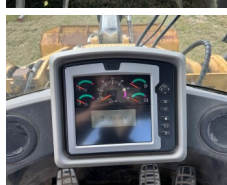

Caterpillar

Caterpillar 966K

BOSS
MACHINERY

Rok **2011**
Numer referencyjny **BM007849**
Godziny **16.035**

Algemeen

Typ **966K**
Lokalizacja **Veldhoven, Netherlands**
Certificaat **CE**
Available at Boss Machinery! This Caterpillar 966K Wheel Loader from 2011 has an engine power of 219 kW and counts 16035 operational hours. The total weight of this Caterpillar 966K is 24000 kg and the dimensions are 8.85 x 3.21 x 3.59. Furthermore, this 966K is equipped with Climate Control, Airco, Szybkoz??cze, Camera, Electrical Mirrors, Bluetooth, Radio, Centralne smarowanie. The Caterpillar Wheel Loader also has a CE marking. Do you want more information or do you want to try the Caterpillar 966K at our yard? Please let us know.

Maten / Gewichten

Waga **24000**
Wymiary D*S*W **8.85 x 3.21 x 3.59**

Technische informatie

Konfiguracje dysków **4x4**

Motor informatie

Marka silnika **Caterpillar**
Model silnika **C9.3**
Cylindry **6**
Turbo
Wydajno?? w kW **219**

Banden / Rupsen

25% 25% **26.5R25**
25% 25% **26.5R25**

Opties