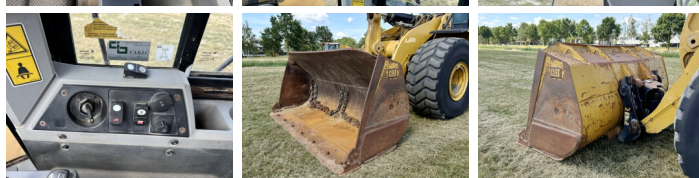

Caterpillar

Caterpillar 966K

BOSS
MACHINERY

Rok **2011**
Numer referencyjny **BM007849**
Godziny **16.035**

Algemeen

Typ **966K**
Lokalizacja **Veldhoven, Netherlands**
Certificaat **CE**
Available at Boss Machinery! This Caterpillar 966K Wheel Loader from 2011 has an engine power of 219 kW and counts 16035 operational hours. The total weight of this Caterpillar 966K is 24000 kg and the dimensions are 8.85 x 3.21 x 3.59. Furthermore, this 966K is equipped with Climate Control, Airco, Szybkoz??cze, Camera, Electrical Mirrors, Bluetooth, Radio, Centralne smarowanie. The Caterpillar Wheel Loader also has a CE marking. Do you want more information or do you want to try the Caterpillar 966K at our yard? Please let us know.

Maten / Gewichten

Waga **24000**
Wymiary D*S*W **8.85 x 3.21 x 3.59**

Technische informatie

Konfiguracje dysków **4x4**

Motor informatie

Marka silnika **Caterpillar**
Model silnika **C9.3**
Cylindry **6**
Turbo
Wydajno?? w kW **219**

Banden / Rupsen

25% 25% **26.5R25**
25% 25% **26.5R25**

Opties