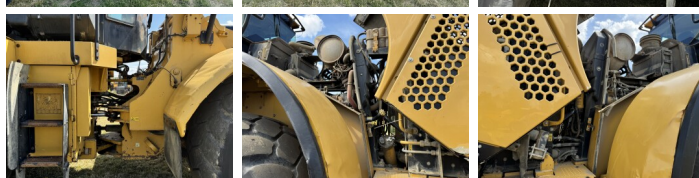

Caterpillar

Caterpillar 966K

BOSS
MACHINERY

Rok **2011**
Numer referencyjny **BM007849**
Godziny **16.035**

Algemeen

Typ **966K**
Lokalizacja **Veldhoven, Netherlands**
Certificaat **CE**
Available at Boss Machinery! This Caterpillar 966K Wheel Loader from 2011 has an engine power of 219 kW and counts 16035 operational hours. The total weight of this Caterpillar 966K is 24000 kg and the dimensions are 8.85 x 3.21 x 3.59. Furthermore, this 966K is equipped with Climate Control, Airco, Szybkoz??cze, Camera, Electrical Mirrors, Bluetooth, Radio, Centralne smarowanie. The Caterpillar Wheel Loader also has a CE marking. Do you want more information or do you want to try the Caterpillar 966K at our yard? Please let us know.

Maten / Gewichten

Waga **24000**
Wymiary D*S*W **8.85 x 3.21 x 3.59**

Technische informatie

Konfiguracje dysków **4x4**

Motor informatie

Marka silnika **Caterpillar**
Model silnika **C9.3**
Cylindry **6**
Turbo
Wydajno?? w kW **219**

Banden / Rupsen

25% 25% **26.5R25**
25% 25% **26.5R25**

Opties