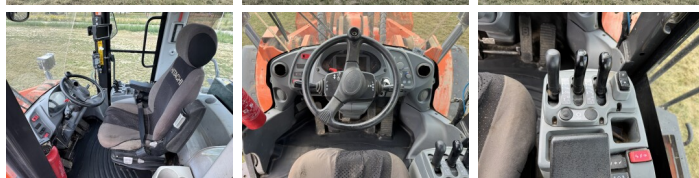

Hitachi

Hitachi ZW310-6

BOSS
MACHINERY

Rok **2016**
Numer referencyjny **BM007843**
Godziny **17.337**

Algemeen

Typ **ZW310-6**
Lokalizacja **Veldhoven, Netherlands**
Certificaat **CE**

Opis

Available at Boss Machinery! This Hitachi ZW310-6 Wheel Loader from 2016 has an engine power of 212 kW and counts 17337 operational hours. The total weight of this Hitachi ZW310-6 is 28000 kg and the dimensions are 9.11 x 2.99 x 3.62. Furthermore, this ZW310-6 is equipped with Radio, Bluetooth, Climate Control, Airco, Camera, Centrale smarowanie. The Hitachi Wheel Loader also has a CE marking. Do you want more information or do you want to try the Hitachi ZW310-6 at our yard? Please let us know.

Banden / Rupsen

40% 40% **26.5R25**
40% 40% **26.5R25**

Opties

Radio

Bluetooth

Climate Control

Airco

Camera