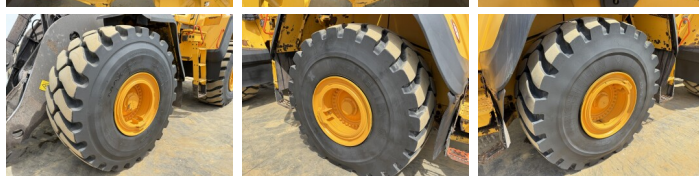

Volvo

Volvo L220H

BOSS
MACHINERY

Rok **2022**
Numer referencyjny **BM007824**
Godziny **8.845**

Algemeen

Typ **L220H**
Lokalizacja **Veldhoven, Netherlands**
Certificaat **CE**
Available at Boss Machinery! This Volvo L220H Wheel Loader from 2022 has an engine power of 279 kW and counts 8845 operational hours. The total weight of this Volvo L220H is 35500 kg and the dimensions are 9.77 x 3.18 x 3.65. Furthermore, this L220H is equipped with Bluetooth, Szybkoz??cze, Climate Control, Airco, CDC Steering, Heated Seat, Camera, Radio, Electrical Mirrors, Centralne smarowanie. The Volvo Wheel Loader also has a CE marking. Do you want more information or do you want to try the Volvo L220H at our yard? Please let us know.

Banden / Rupsen

90% 90% **29.5R25**
60% 60% **29.5R25**

Opties

Bluetooth

Szybkoz??cze

Climate Control

Airco

CDC Steering