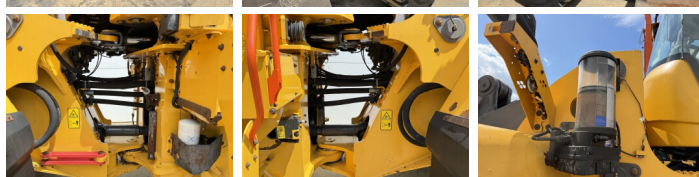

Volvo

Volvo L220H

BOSS
MACHINERY

Rok **2022**
Numer referencyjny **BM007824**
Godziny **8.845**

Algemeen

Typ **L220H**
Lokalizacja **Veldhoven, Netherlands**
Certificaat **CE**
Available at Boss Machinery! This Volvo L220H Wheel Loader from 2022 has an engine power of 279 kW and counts 8845 operational hours. The total weight of this Volvo L220H is 35500 kg and the dimensions are 9.77 x 3.18 x 3.65. Furthermore, this L220H is equipped with Bluetooth, Szybkoz??cze, Climate Control, Airco, CDC Steering, Heated Seat, Camera, Radio, Electrical Mirrors, Centralne smarowanie. The Volvo Wheel Loader also has a CE marking. Do you want more information or do you want to try the Volvo L220H at our yard? Please let us know.

Banden / Rupsen

90% 90% **29.5R25**
60% 60% **29.5R25**

Opties

Bluetooth

Szybkoz??cze

Climate Control

Airco

CDC Steering