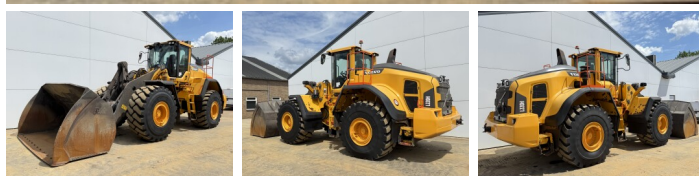

Volvo

Volvo L220H

BOSS
MACHINERY

Rok **2022**
Numer referencyjny **BM007824**
Godziny **8.845**

Algemeen

Typ **L220H**
Lokalizacja **Veldhoven, Netherlands**
Certificaat **CE**
Available at Boss Machinery! This Volvo L220H Wheel Loader from 2022 has an engine power of 279 kW and counts 8845 operational hours. The total weight of this Volvo L220H is 35500 kg and the dimensions are 9.77 x 3.18 x 3.65. Furthermore, this L220H is equipped with Bluetooth, Szybkoz??cze, Climate Control, Airco, CDC Steering, Heated Seat, Camera, Radio, Electrical Mirrors, Centralne smarowanie. The Volvo Wheel Loader also has a CE marking. Do you want more information or do you want to try the Volvo L220H at our yard? Please let us know.

Maten / Gewichten

Wymiary D*S*W **9.77 x 3.18 x 3.65**
Waga **35500**

Technische informatie

Konfiguracje dysków **4x4**

Motor informatie

Marka silnika **Volvo**
Model silnika **D13J**
Cylindry **6**
Turbo
Wydajno?? w kW **279**

Banden / Rupsen

90% 90% **29.5R25**
60% 60% **29.5R25**

Opties

Bluetooth

Szybkoz??cze

Climate Control

Airco

CDC Steering