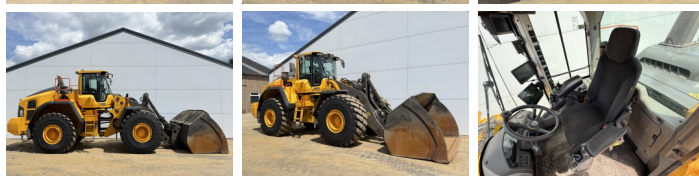

Volvo

Volvo L220H

BOSS
MACHINERY

Rok **2022**
Numer referencyjny **BM007824**
Godziny **8.845**

Algemeen

Typ **L220H**
Lokalizacja **Veldhoven, Netherlands**
Certificaat **CE**
Available at Boss Machinery! This Volvo L220H Wheel Loader from 2022 has an engine power of 279 kW and counts 8845 operational hours. The total weight of this Volvo L220H is 35500 kg and the dimensions are 9.77 x 3.18 x 3.65. Furthermore, this L220H is equipped with Bluetooth, Szybkoz??cze, Climate Control, Airco, CDC Steering, Heated Seat, Camera, Radio, Electrical Mirrors, Centralne smarowanie. The Volvo Wheel Loader also has a CE marking. Do you want more information or do you want to try the Volvo L220H at our yard? Please let us know.

Maten / Gewichten

Wymiary D*S*W **9.77 x 3.18 x 3.65**
Waga **35500**

Technische informatie

Konfiguracje dysków **4x4**

Motor informatie

Marka silnika **Volvo**
Model silnika **D13J**
Cylindry **6**
Turbo
Wydajno?? w kW **279**

Banden / Rupsen

90% 90% **29.5R25**
60% 60% **29.5R25**

Opties

Bluetooth

Szybkoz??cze

Climate Control

Airco

CDC Steering