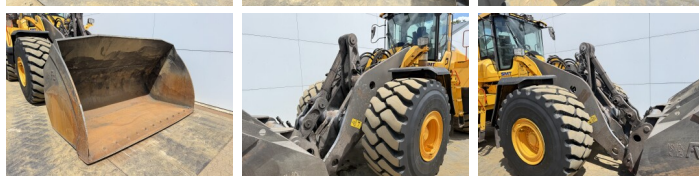

Volvo

Volvo L220H

BOSS
MACHINERY

Rok **2022**
Numer referencyjny **BM007824**
Godziny **8.845**

Algemeen

Typ **L220H**
Lokalizacja **Veldhoven, Netherlands**
Certificaat **CE**
Available at Boss Machinery! This Volvo L220H Wheel Loader from 2022 has an engine power of 279 kW and counts 8845 operational hours. The total weight of this Volvo L220H is 35500 kg and the dimensions are 9.77 x 3.18 x 3.65. Furthermore, this L220H is equipped with Bluetooth, Szybkoz??cze, Climate Control, Airco, CDC Steering, Heated Seat, Camera, Radio, Electrical Mirrors, Centralne smarowanie. The Volvo Wheel Loader also has a CE marking. Do you want more information or do you want to try the Volvo L220H at our yard? Please let us know.

Banden / Rupsen

90% 90% **29.5R25**
60% 60% **29.5R25**

Opties

Bluetooth

Szybkoz??cze

Climate Control

Airco

CDC Steering