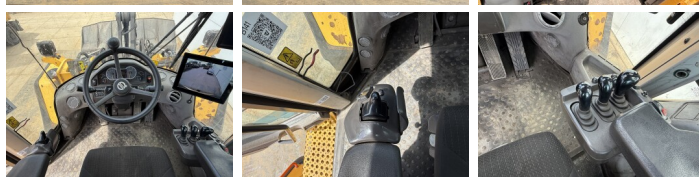

Volvo

Volvo L220H

BOSS
MACHINERY

Rok **2022**
Numer referencyjny **BM007824**
Godziny **8.845**

Algemeen

Typ **L220H**
Lokalizacja **Veldhoven, Netherlands**
Certificaat **CE**
Available at Boss Machinery! This Volvo L220H Wheel Loader from 2022 has an engine power of 279 kW and counts 8845 operational hours. The total weight of this Volvo L220H is 35500 kg and the dimensions are 9.77 x 3.18 x 3.65. Furthermore, this L220H is equipped with Bluetooth, Szybkoz??cze, Climate Control, Airco, CDC Steering, Heated Seat, Camera, Radio, Electrical Mirrors, Centralne smarowanie. The Volvo Wheel Loader also has a CE marking. Do you want more information or do you want to try the Volvo L220H at our yard? Please let us know.

Banden / Rupsen

90% 90% **29.5R25**
60% 60% **29.5R25**

Opties

Bluetooth

Szybkoz??cze

Climate Control

Airco

CDC Steering