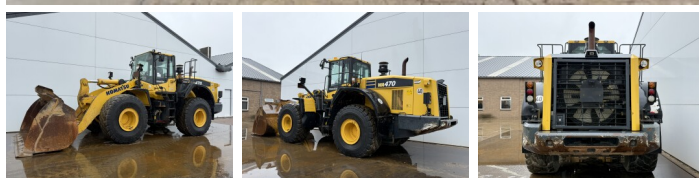

Komatsu

Komatsu WA470-7

BOSS
MACHINERY

€ 57.500 wy??czny podatek

Rok **2016**
Numer referencyjny **BM007666**
Godziny **12.126**

Algemeen

Typ WA470-7
Lokalizacja Veldhoven, Netherlands
Certificaat CE

Opis Available at Boss Machinery! This Komatsu WA470-7 Wheel Loader from 2016 has an engine power of 204 kW and counts 12126 operational hours. The total weight of this Komatsu WA470-7 is 26500 kg and the dimensions are 9.36 x 3.05 x 3.49. Furthermore, this WA470-7 is equipped with Airco, Heated Seat, Camera, Electrical Mirrors, Bluetooth, Radio, Climate Control, Centrale smarowanie. The Komatsu Wheel Loader also has a CE marking. Do you want more information or do you want to try the Komatsu WA470-7 at our yard? Please let us know.

Maten / Gewichten

Waga 26500
Wymiary D*S*W 9.36 x 3.05 x 3.49

Technische informatie

German Machine
Konfiguracje dysk6w 4x4

Motor informatie

Marka silnika Komatsu
Model silnika SAA6D125E-6
Cylindry 6
Turbo
Wydajno?? w kW 204

Banden / Rupsen

20% 20% 26.5R25

20% 20%

26.5R25

Opties

Airco

Heated Seat

Camera