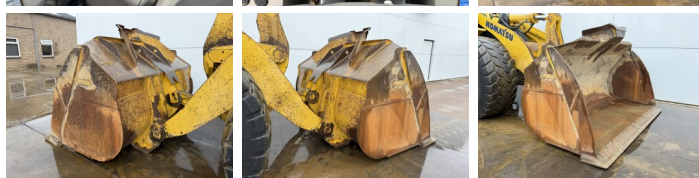

Komatsu

Komatsu WA470-7

BOSS
MACHINERY

€ 57.500 wy??czny podatek

Rok **2016**
Numer referencyjny **BM007666**
Godziny **12.126**

Algemeen

Typ WA470-7
Lokalizacja Veldhoven, Netherlands
Certificaat CE

Opis Available at Boss Machinery! This Komatsu WA470-7 Wheel Loader from 2016 has an engine power of 204 kW and counts 12126 operational hours. The total weight of this Komatsu WA470-7 is 26500 kg and the dimensions are 9.36 x 3.05 x 3.49. Furthermore, this WA470-7 is equipped with Airco, Heated Seat, Camera, Electrical Mirrors, Bluetooth, Radio, Climate Control, Centrale smarowanie. The Komatsu Wheel Loader also has a CE marking. Do you want more information or do you want to try the Komatsu WA470-7 at our yard? Please let us know.

Maten / Gewichten

Waga 26500
Wymiary D*S*W 9.36 x 3.05 x 3.49

Technische informatie

German Machine
Konfiguracje dysk6w 4x4

Motor informatie

Marka silnika Komatsu
Model silnika SAA6D125E-6
Cylindry 6
Turbo
Wydajno?? w kW 204

Banden / Rupsen

20% 20% 26.5R25

20% 20%

26.5R25

Opties

Airco

Heated Seat

Camera