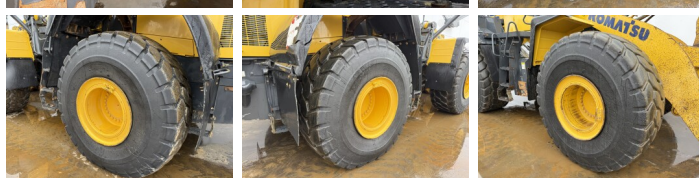

Komatsu

Komatsu WA470-7

BOSS
MACHINERY

€ 57.500 wy??czny podatek

Rok **2016**
Numer referencyjny **BM007666**
Godziny **12.126**

Algemeen

Typ WA470-7
Lokalizacja Veldhoven, Netherlands
Certificaat CE

Opis Available at Boss Machinery! This Komatsu WA470-7 Wheel Loader from 2016 has an engine power of 204 kW and counts 12126 operational hours. The total weight of this Komatsu WA470-7 is 26500 kg and the dimensions are 9.36 x 3.05 x 3.49. Furthermore, this WA470-7 is equipped with Airco, Heated Seat, Camera, Electrical Mirrors, Bluetooth, Radio, Climate Control, Centrale smarowanie. The Komatsu Wheel Loader also has a CE marking. Do you want more information or do you want to try the Komatsu WA470-7 at our yard? Please let us know.

Banden / Rupsen

20% 20% 26.5R25

20% 20%

26.5R25

Opties

Airco

Heated Seat

Camera