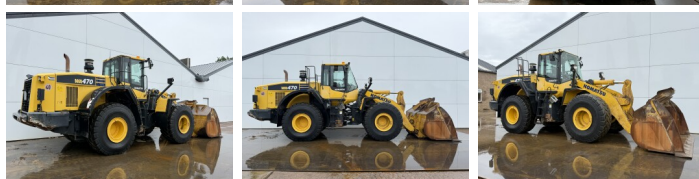

Komatsu

Komatsu WA470-7

BOSS
MACHINERY

€ 57.500 wy??czny podatek

Rok **2016**
Numer referencyjny **BM007666**
Godziny **12.126**

Algemeen

Typ WA470-7
Lokalizacja Veldhoven, Netherlands
Certificaat CE

Opis Available at Boss Machinery! This Komatsu WA470-7 Wheel Loader from 2016 has an engine power of 204 kW and counts 12126 operational hours. The total weight of this Komatsu WA470-7 is 26500 kg and the dimensions are 9.36 x 3.05 x 3.49. Furthermore, this WA470-7 is equipped with Airco, Heated Seat, Camera, Electrical Mirrors, Bluetooth, Radio, Climate Control, Centrale smarowanie. The Komatsu Wheel Loader also has a CE marking. Do you want more information or do you want to try the Komatsu WA470-7 at our yard? Please let us know.

Maten / Gewichten

Waga 26500
Wymiary D*S*W 9.36 x 3.05 x 3.49

Technische informatie

German Machine
Konfiguracje dysk6w 4x4

Motor informatie

Marka silnika Komatsu
Model silnika SAA6D125E-6
Cylindry 6
Turbo
Wydajno?? w kW 204

Banden / Rupsen

20% 20% 26.5R25

20% 20%

26.5R25

Opties

Airco

Heated Seat

Camera