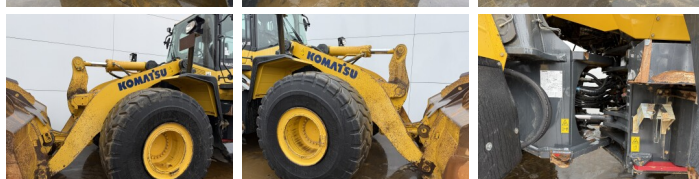

Komatsu

Komatsu WA470-7

BOSS
MACHINERY

€ 57.500 wy??czny podatek

Rok **2016**
Numer referencyjny **BM007666**
Godziny **12.126**

Algemeen

Typ WA470-7
Lokalizacja Veldhoven, Netherlands
Certificaat CE

Opis Available at Boss Machinery! This Komatsu WA470-7 Wheel Loader from 2016 has an engine power of 204 kW and counts 12126 operational hours. The total weight of this Komatsu WA470-7 is 26500 kg and the dimensions are 9.36 x 3.05 x 3.49. Furthermore, this WA470-7 is equipped with Airco, Heated Seat, Camera, Electrical Mirrors, Bluetooth, Radio, Climate Control, Centrale smarowanie. The Komatsu Wheel Loader also has a CE marking. Do you want more information or do you want to try the Komatsu WA470-7 at our yard? Please let us know.

Maten / Gewichten

Waga 26500
Wymiary D*S*W 9.36 x 3.05 x 3.49

Technische informatie

German Machine
Konfiguracje dysk6w 4x4

Motor informatie

Marka silnika Komatsu
Model silnika SAA6D125E-6
Cylindry 6
Turbo
Wydajno?? w kW 204

Banden / Rupsen

20% 20% 26.5R25

20% 20%

26.5R25

Opties

Airco

Heated Seat

Camera