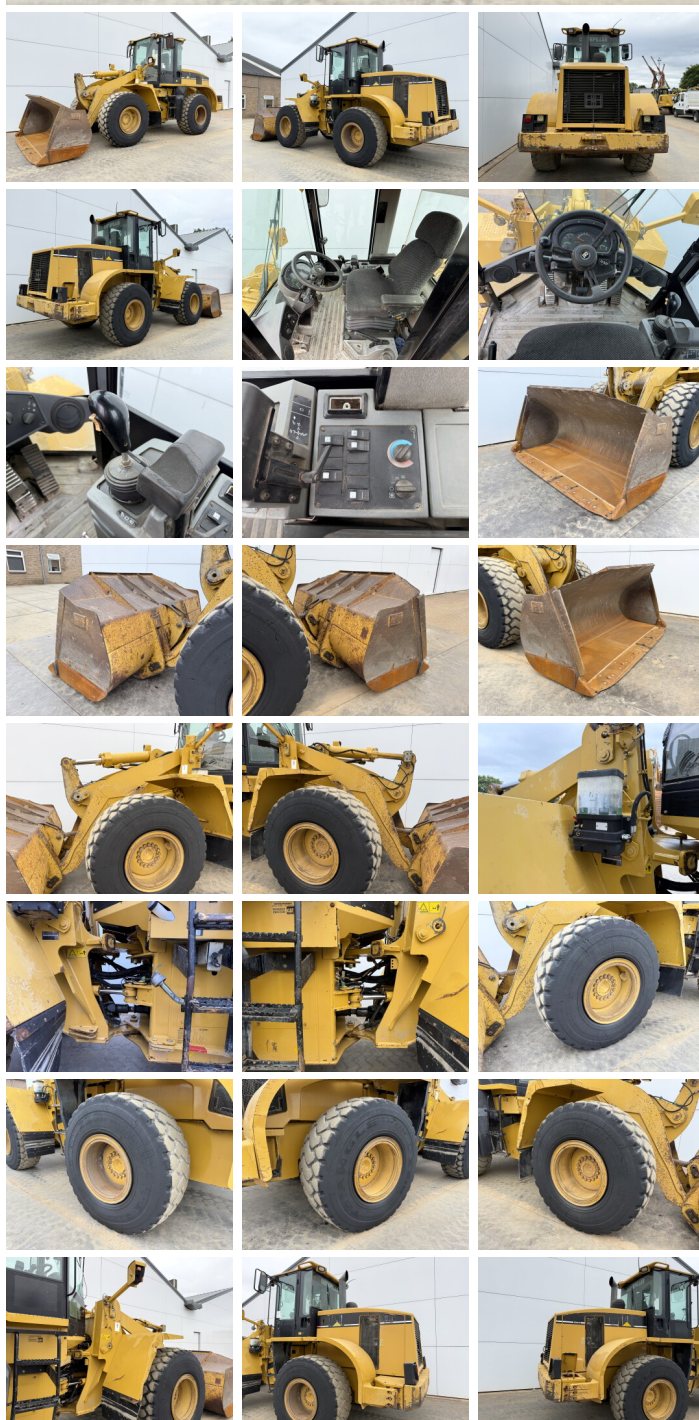

Caterpillar

Caterpillar 938G

BOSS
MACHINERY

€ 29.500 wy?czny podatek

Rok **2005**
Numer referencyjny **BM007654**
Godziny **16.829**

Algemeen

Typ 938G
Lokalizacja Veldhoven, Netherlands
Certificaat CE + EPA
Opis Available at Boss Machinery! This Caterpillar 938G Wheel Loader from 2005 has an engine power of 119 kW and counts 16829 operational hours. The total weight of this Caterpillar 938G is 15800 kg and the dimensions are 7.26 x 2.77 x 3.35. Furthermore, this 938G is equipped with Airco, Radio, Centrale smarowanie. The Caterpillar Wheel Loader also has a CE + EPA marking. Do you want more information or do you want to try the Caterpillar 938G at our yard? Please let us know.

Maten / Gewichten

Waga 15800
Wymiary D*S*W 7.26 x 2.77 x 3.35

Technische informatie

Konfiguracje dysków 4x4

Motor informatie

Marka silnika Caterpillar
Model silnika 3126
Cylindry 6
Turbo
Wydajno?? w kW 119

Banden / Rupsen

10% 10% 20.5R25
10% 10% 20.5R25