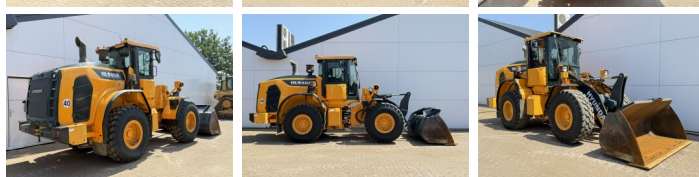

Hyundai

Hyundai HL940A

BOSS
MACHINERY

€ 64.500 wy??czny podatek

Rok **2021**
Numer referencyjny **BM007880**
Godziny **4.779**

Algemeen

Typ HL940A
Lokalizacja Veldhoven, Netherlands
Certificaat CE + EPA

Opis Available at Boss Machinery! This Hyundai HL940A Wheel Loader from 2021 has an engine power of 116 kW and counts 4779 operational hours. The total weight of this Hyundai HL940A is 13463 kg and the dimensions are 7.60 x 2.57 x 3.26. Furthermore, this HL940A is equipped with Camera, Radio, Bluetooth, Weighing system, Climate Control, Airco, Centralne smarowanie. The Hyundai Wheel Loader also has a CE + EPA marking. Do you want more information or do you want to try the Hyundai HL940A at our yard? Please let us know.

Maten / Gewichten

Wymiary D*S*W 7.60 x 2.57 x 3.26
Waga 13463

Technische informatie

Konfiguracje dysków 4x4

Motor informatie

Marka silnika Cummins
Model silnika B6.7
Cylindry 6
Turbo
Wydajno?? w kW 116

Banden / Rupsen

80% 80% 20.5R25
80% 80% 20.5R25

Opties

Camera

Radio

Bluetooth

Weighing system

Climate Control

Airco