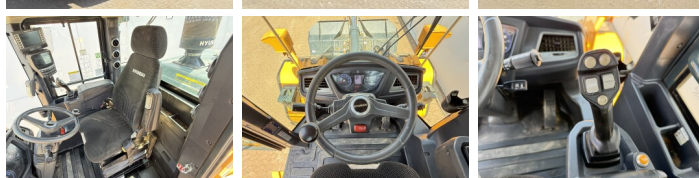

Hyundai

Hyundai HL940A

BOSS
MACHINERY

€ 64.500 wy??czny podatek

Rok **2021**
Numer referencyjny **BM007880**
Godziny **4.779**

Algemeen

Typ HL940A
Lokalizacja Veldhoven, Netherlands
Certificaat CE + EPA

Opis Available at Boss Machinery! This Hyundai HL940A Wheel Loader from 2021 has an engine power of 116 kW and counts 4779 operational hours. The total weight of this Hyundai HL940A is 13463 kg and the dimensions are 7.60 x 2.57 x 3.26. Furthermore, this HL940A is equipped with Camera, Radio, Bluetooth, Weighing system, Climate Control, Airco, Centralne smarowanie. The Hyundai Wheel Loader also has a CE + EPA marking. Do you want more information or do you want to try the Hyundai HL940A at our yard? Please let us know.

Maten / Gewichten

Wymiary D*S*W 7.60 x 2.57 x 3.26
Waga 13463

Technische informatie

Konfiguracje dysków 4x4

Motor informatie

Marka silnika Cummins
Model silnika B6.7
Cylindry 6
Turbo
Wydajno?? w kW 116

Banden / Rupsen

80% 80% 20.5R25
80% 80% 20.5R25

Opties

Camera

Radio

Bluetooth

Weighing system

Climate Control

Airco