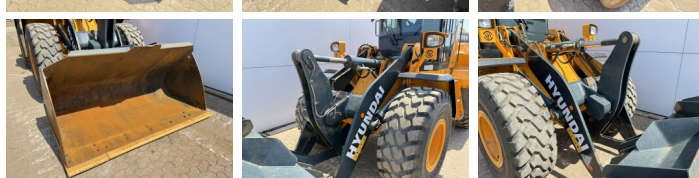

Hyundai

Hyundai HL940A

BOSS
MACHINERY

€ 64.500 wy??czny podatek

Rok **2021**
Numer referencyjny **BM007880**
Godziny **4.779**

Algemeen

Typ HL940A
Lokalizacja Veldhoven, Netherlands
Certificaat CE + EPA

Opis Available at Boss Machinery! This Hyundai HL940A Wheel Loader from 2021 has an engine power of 116 kW and counts 4779 operational hours. The total weight of this Hyundai HL940A is 13463 kg and the dimensions are 7.60 x 2.57 x 3.26. Furthermore, this HL940A is equipped with Camera, Radio, Bluetooth, Weighing system, Climate Control, Airco, Centralne smarowanie. The Hyundai Wheel Loader also has a CE + EPA marking. Do you want more information or do you want to try the Hyundai HL940A at our yard? Please let us know.

Maten / Gewichten

Wymiary D*S*W 7.60 x 2.57 x 3.26
Waga 13463

Technische informatie

Konfiguracje dysków 4x4

Motor informatie

Marka silnika Cummins
Model silnika B6.7
Cylindry 6
Turbo
Wydajno?? w kW 116

Banden / Rupsen

80% 80% 20.5R25
80% 80% 20.5R25

Opties

Camera

Radio

Bluetooth

Weighing system

Climate Control

Airco