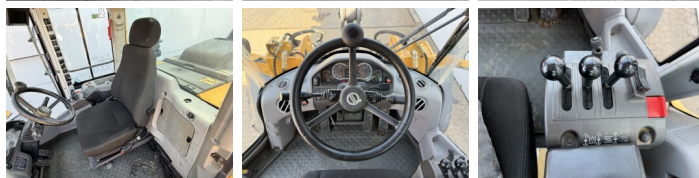

Available at Boss Machinery! This Volvo L70H Wheel Loader from 2015 has an engine power of 127 kW and counts 7243 operational hours. The total weight of this Volvo L70H is 15500 kg and the dimensions are 6.43 x 2.40 x 3.30. Furthermore, this L70H is equipped with Szybkoz?cze, Climate Control, Airco, Heated Seat, Camera, Radio, Electrical Mirrors, Bluetooth, Centralne smarowanie. The Volvo Wheel Loader also has a CE marking. Do you want more information or do you want to try the Volvo L70H at our yard? Please let us know.

Banden / Rupsen

10% 10% **20.5R25**
10% 10% **20.5R25**

Opties

Szybkoz??cze

Climate Control

Airco

Heated Seat

Camera