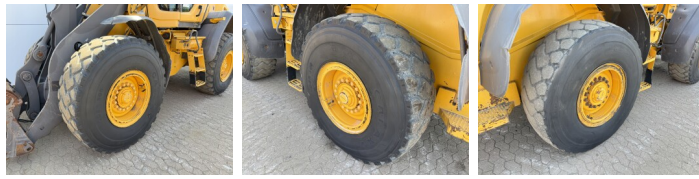

Available at Boss Machinery! This Volvo L70H Wheel Loader from 2015 has an engine power of 127 kW and counts 7243 operational hours. The total weight of this Volvo L70H is 15500 kg and the dimensions are 6.43 x 2.40 x 3.30. Furthermore, this L70H is equipped with Szybkoz?cze, Climate Control, Airco, Heated Seat, Camera, Radio, Electrical Mirrors, Bluetooth, Centralne smarowanie. The Volvo Wheel Loader also has a CE marking. Do you want more information or do you want to try the Volvo L70H at our yard? Please let us know.

Banden / Rupsen

10% 10% **20.5R25**
10% 10% **20.5R25**

Opties

Szybkoz??cze

Climate Control

Airco

Heated Seat

Camera