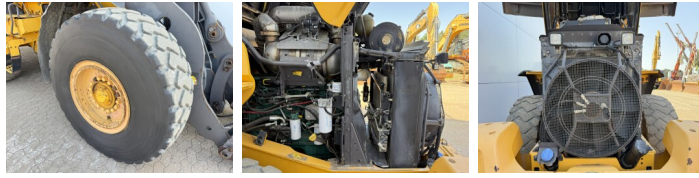

Available at Boss Machinery! This Volvo L70H Wheel Loader from 2015 has an engine power of 127 kW and counts 7243 operational hours. The total weight of this Volvo L70H is 15500 kg and the dimensions are 6.43 x 2.40 x 3.30. Furthermore, this L70H is equipped with Szybkoz?cze, Climate Control, Airco, Heated Seat, Camera, Radio, Electrical Mirrors, Bluetooth, Centralne smarowanie. The Volvo Wheel Loader also has a CE marking. Do you want more information or do you want to try the Volvo L70H at our yard? Please let us know.

Banden / Rupsen

10% 10% **20.5R25**
10% 10% **20.5R25**

Opties

Szybkoz??cze

Climate Control

Airco

Heated Seat

Camera