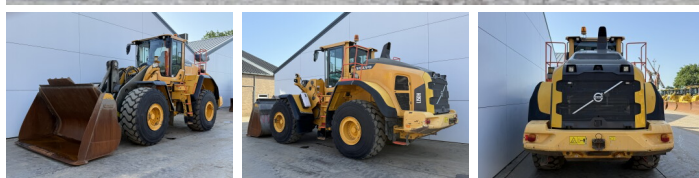

Volvo

Volvo L150H

BOSS
MACHINERY

€ 104.500 wy??czny podatek

Rok **2017**
Numer referencyjny **BM007807**
Godziny **12.620**

Algemeen

Typ L150H
Lokalizacja Veldhoven, Netherlands
Certificaat CE

Available at Boss Machinery! This Volvo L150H Wheel Loader from 2017 has an engine power of 220 kW and counts 12620 operational hours. The total weight of this Volvo L150H is 26100 kg and the dimensions are 8.75 x 2.95 x 3.62. Furthermore, this L150H is equipped with Radio, Bluetooth, Electrical Mirrors, Airc, Climate Control, Centralne smarowanie. The Volvo Wheel Loader also has a CE marking. Do you want more information or do you want to try the Volvo L150H at our yard? Please let us know.

Maten / Gewichten

Wymiary D*S*W 8.75 x 2.95 x 3.62
Waga 26100

Technische informatie

German Machine
Konfiguracje dysków 4x4

Motor informatie

Marka silnika Volvo
Model silnika D13J
Cylindry 6
Turbo
Wydajno?? w kW 220

Banden / Rupsen

40% 40% 26.5R25
40% 40% 26.5R25

Opties

Radio

Bluetooth

Electrical Mirrors

Airco

Climate Control