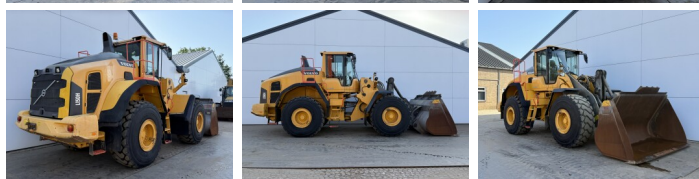

Volvo

Volvo L150H

BOSS
MACHINERY

€ 104.500 wy??czny podatek

Rok **2017**
Numer referencyjny **BM007807**
Godziny **12.620**

Algemeen

Typ L150H
Lokalizacja Veldhoven, Netherlands
Certificaat CE

Available at Boss Machinery! This Volvo L150H Wheel Loader from 2017 has an engine power of 220 kW and counts 12620 operational hours. The total weight of this Volvo L150H is 26100 kg and the dimensions are 8.75 x 2.95 x 3.62. Furthermore, this L150H is equipped with Radio, Bluetooth, Electrical Mirrors, Airc, Climate Control, Centralne smarowanie. The Volvo Wheel Loader also has a CE marking. Do you want more information or do you want to try the Volvo L150H at our yard? Please let us know.

Maten / Gewichten

Wymiary D*S*W 8.75 x 2.95 x 3.62
Waga 26100

Technische informatie

German Machine
Konfiguracje dysków 4x4

Motor informatie

Marka silnika Volvo
Model silnika D13J
Cylindry 6
Turbo
Wydajno?? w kW 220

Banden / Rupsen

40% 40% 26.5R25
40% 40% 26.5R25

Opties

Radio

Bluetooth

Electrical Mirrors

Airco

Climate Control