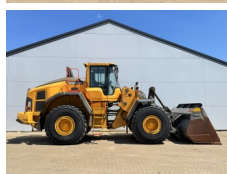

Volvo

Volvo L150H

BOSS
MACHINERY

Rok **2020**
Numer referencyjny **BM007815**
Godziny **15.452**

Algemeen

Typ L150H
Lokalizacja Veldhoven, Netherlands
Certificaat CE

Opis Available at Boss Machinery! This Volvo L150H Wheel Loader from 2020 has an engine power of 223 kW and counts 15452 operational hours. The total weight of this Volvo L150H is 26100 kg and the dimensions are 8.86 x 3.01 x 3.54. Furthermore, this L150H is equipped with Radio, Bluetooth, Electrical Mirrors, Airco, Climate Control, Centralne smarowanie. The Volvo Wheel Loader also has a CE marking. Do you want more information or do you want to try the Volvo L150H at our yard? Please let us know.

Maten / Gewichten

Wymiary D*S*W 8.86 x 3.01 x 3.54
Waga 26100

Technische informatie

German Machine
Konfiguracje dysków 4x4

Motor informatie

Marka silnika Volvo
Model silnika D13J
Cylindry 6
Turbo
Wydajno?? w kW 223