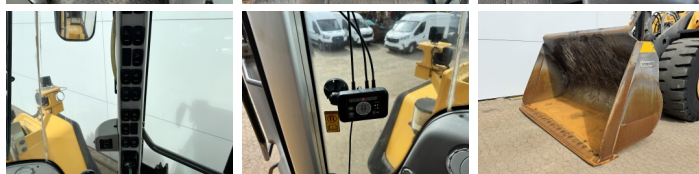

Volvo

Volvo L150H

BOSS
MACHINERY

€ 102.500 wy?czny podatek

Rok **2016**
Numer referencyjny **BM007805**
Godziny **11.430**

Algemeen

Typ L150H
Lokalizacja Veldhoven, Netherlands
Certificaat CE

Opis Available at Boss Machinery! This Volvo L150H Wheel Loader from 2016 has an engine power of 220 kW and counts 11430 operational hours. The total weight of this Volvo L150H is 26100 kg and the dimensions are 8.62 x 3.03 x 3.53. Furthermore, this L150H is equipped with Electrical Mirrors, Airco, Climate Control, Radio, Bluetooth, Centrale smarowanie. The Volvo Wheel Loader also has a CE marking. Do you want more information or do you want to try the Volvo L150H at our yard? Please let us know.

Banden / Rupsen

60% 60% 26.5R25
40% 40% 26.5R25

Opties

Electrical Mirrors

Airco

Climate Control

Radio

Bluetooth