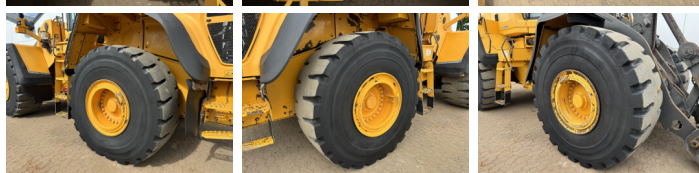

Volvo

Volvo L150H

BOSS
MACHINERY

€ 102.500 wy?czny podatek

Rok **2016**
Numer referencyjny **BM007805**
Godziny **11.430**

Algemeen

Typ L150H
Lokalizacja Veldhoven, Netherlands
Certificaat CE

Opis Available at Boss Machinery! This Volvo L150H Wheel Loader from 2016 has an engine power of 220 kW and counts 11430 operational hours. The total weight of this Volvo L150H is 26100 kg and the dimensions are 8.62 x 3.03 x 3.53. Furthermore, this L150H is equipped with Electrical Mirrors, Airco, Climate Control, Radio, Bluetooth, Centrale smarowanie. The Volvo Wheel Loader also has a CE marking. Do you want more information or do you want to try the Volvo L150H at our yard? Please let us know.

Maten / Gewichten

Wymiary D*S*W 8.62 x 3.03 x 3.53
Waga 26100

Technische informatie

German Machine
Konfiguracje dysków 4x4

Motor informatie

Marka silnika Volvo
Model silnika D13J
Cylindry 6
Turbo
Wydajno?? w kW 220

Banden / Rupsen

60% 60% 26.5R25
40% 40% 26.5R25

Opties

Electrical Mirrors

Airco

Climate Control

Radio

Bluetooth