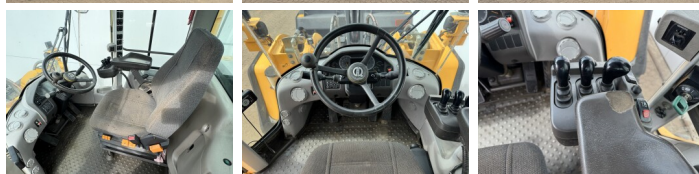

Volvo

Volvo L150H

BOSS
MACHINERY

€ 102.500 wy?czny podatek

Rok **2016**
Numer referencyjny **BM007805**
Godziny **11.430**

Algemeen

Typ L150H
Lokalizacja Veldhoven, Netherlands
Certificaat CE

Opis Available at Boss Machinery! This Volvo L150H Wheel Loader from 2016 has an engine power of 220 kW and counts 11430 operational hours. The total weight of this Volvo L150H is 26100 kg and the dimensions are 8.62 x 3.03 x 3.53. Furthermore, this L150H is equipped with Electrical Mirrors, Airco, Climate Control, Radio, Bluetooth, Centrale smarowanie. The Volvo Wheel Loader also has a CE marking. Do you want more information or do you want to try the Volvo L150H at our yard? Please let us know.

Maten / Gewichten

Wymiary D*S*W 8.62 x 3.03 x 3.53
Waga 26100

Technische informatie

German Machine
Konfiguracje dysków 4x4

Motor informatie

Marka silnika Volvo
Model silnika D13J
Cylindry 6
Turbo
Wydajno?? w kW 220

Banden / Rupsen

60% 60% 26.5R25
40% 40% 26.5R25

Opties

Electrical Mirrors

Airco

Climate Control

Radio

Bluetooth