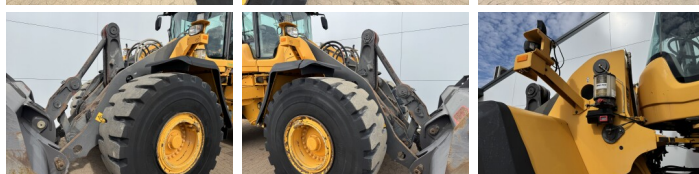

Volvo

Volvo L150H

BOSS
MACHINERY

€ 102.500 wy?czny podatek

Rok **2016**
Numer referencyjny **BM007805**
Godziny **11.430**

Algemeen

Typ L150H
Lokalizacja Veldhoven, Netherlands
Certificaat CE

Opis Available at Boss Machinery! This Volvo L150H Wheel Loader from 2016 has an engine power of 220 kW and counts 11430 operational hours. The total weight of this Volvo L150H is 26100 kg and the dimensions are 8.62 x 3.03 x 3.53. Furthermore, this L150H is equipped with Electrical Mirrors, Airco, Climate Control, Radio, Bluetooth, Centrale smarowanie. The Volvo Wheel Loader also has a CE marking. Do you want more information or do you want to try the Volvo L150H at our yard? Please let us know.

Maten / Gewichten

Wymiary D*S*W 8.62 x 3.03 x 3.53
Waga 26100

Technische informatie

German Machine
Konfiguracje dysków 4x4

Motor informatie

Marka silnika Volvo
Model silnika D13J
Cylindry 6
Turbo
Wydajno?? w kW 220

Banden / Rupsen

60% 60% 26.5R25
40% 40% 26.5R25

Opties

Electrical Mirrors

Airco

Climate Control

Radio

Bluetooth