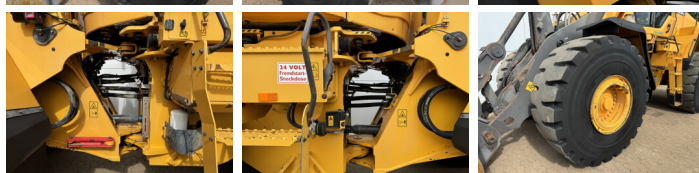

Volvo

Volvo L150H

BOSS
MACHINERY

€ 102.500 wy?czny podatek

Rok **2016**
Numer referencyjny **BM007805**
Godziny **11.430**

Algemeen

Typ L150H
Lokalizacja Veldhoven, Netherlands
Certificaat CE

Opis Available at Boss Machinery! This Volvo L150H Wheel Loader from 2016 has an engine power of 220 kW and counts 11430 operational hours. The total weight of this Volvo L150H is 26100 kg and the dimensions are 8.62 x 3.03 x 3.53. Furthermore, this L150H is equipped with Electrical Mirrors, Airco, Climate Control, Radio, Bluetooth, Centrale smarowanie. The Volvo Wheel Loader also has a CE marking. Do you want more information or do you want to try the Volvo L150H at our yard? Please let us know.

Maten / Gewichten

Wymiary D*S*W 8.62 x 3.03 x 3.53
Waga 26100

Technische informatie

German Machine
Konfiguracje dysków 4x4

Motor informatie

Marka silnika Volvo
Model silnika D13J
Cylindry 6
Turbo
Wydajno?? w kW 220

Banden / Rupsen

60% 60% 26.5R25
40% 40% 26.5R25

Opties

Electrical Mirrors

Airco

Climate Control

Radio

Bluetooth