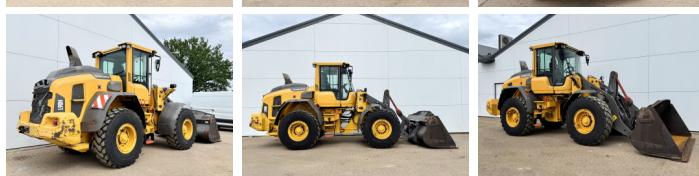

Volvo

Volvo L90H

BOSS
MACHINERY

€ 74.500 wy?czny podatek

Rok **2018**
Numer referencyjny **BM007811**
Godziny **14.124**

Algemeen

Typ **L90H**
Lokalizacja **Veldhoven, Netherlands**
Certificaat **CE**

Opis

Available at Boss Machinery! This Volvo L90H Wheel Loader from 2018 has an engine power of 120 kW and counts 14124 operational hours. The total weight of this Volvo L90H is 17000 kg and the dimensions are 7.87 x 2.75 x 3.30. Furthermore, this L90H is equipped with Szybkoz?cze, Camera, Heated Seat, Airco, Radio, Climate Control. The Volvo Wheel Loader also has a CE marking. Do you want more information or do you want to try the Volvo L90H at our yard? Please let us know.

Maten / Gewichten

Wymiary D*S*W **7.87 x 2.75 x 3.30**
Waga **17000**

Technische informatie

German Machine
Konfiguracje dysków **4x4**

Motor informatie

Marka silnika **Volvo**
Model silnika **D6J**
Cylindry **6**
Turbo
Wydajno?? w kW **120**

Banden / Rupsen

70% 70% **20.5R25**
70% 70% **20.5R25**

Opties

Szybkoz??cze

Camera

Heated Seat

Airco

Radio