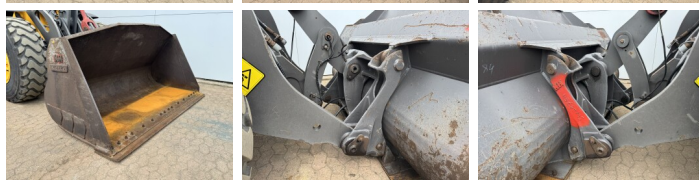

Available at Boss Machinery! This Volvo L90H Wheel Loader from 2018 has an engine power of 120 kW and counts 14124 operational hours. The total weight of this Volvo L90H is 17000 kg and the dimensions are 7.87 x 2.75 x 3.30. Furthermore, this L90H is equipped with Szybkoz?cze, Camera, Heated Seat, Airco, Radio, Climate Control. The Volvo Wheel Loader also has a CE marking. Do you want more information or do you want to try the Volvo L90H at our yard? Please let us know.

Maten / Gewichten

Wymiary D*S*W **7.87 x 2.75 x 3.30**
Waga **17000**

Technische informatie

German Machine
Konfiguracje dysków **4x4**

Motor informatie

Marka silnika **Volvo**
Model silnika **D6J**
Cylindry **6**
Turbo
Wydajno?? w kW **120**

Banden / Rupsen

70% 70% **20.5R25**
70% 70% **20.5R25**

Opties

Szybkoz??cze

Camera

Heated Seat

Airco

Radio