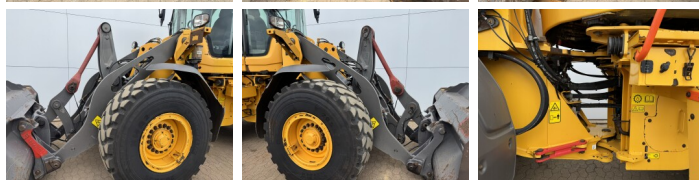

Available at Boss Machinery! This Volvo L90H Wheel Loader from 2018 has an engine power of 120 kW and counts 14124 operational hours. The total weight of this Volvo L90H is 17000 kg and the dimensions are 7.87 x 2.75 x 3.30. Furthermore, this L90H is equipped with Szybkoz?cze, Camera, Heated Seat, Airco, Radio, Climate Control. The Volvo Wheel Loader also has a CE marking. Do you want more information or do you want to try the Volvo L90H at our yard? Please let us know.

Maten / Gewichten

Wymiary D*S*W **7.87 x 2.75 x 3.30**
Waga **17000**

Technische informatie

German Machine
Konfiguracje dysków **4x4**

Motor informatie

Marka silnika **Volvo**
Model silnika **D6J**
Cylindry **6**
Turbo
Wydajno?? w kW **120**

Banden / Rupsen

70% 70% **20.5R25**
70% 70% **20.5R25**

Opties

Szybkoz??cze

Camera

Heated Seat

Airco

Radio