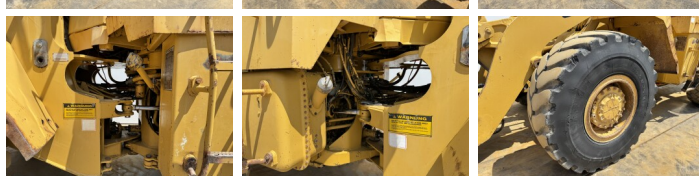

Caterpillar

Caterpillar 950E

BOSS
MACHINERY

€ 59.500 wy??czny podatek

Rok **1988**
Numer referencyjny **BM007435**
Godziny **15.667**

Algemeen

Typ 950E
Lokalizacja Veldhoven, Netherlands
Certificaat CE

Opis Available at Boss Machinery! This Caterpillar 950E Wheel Loader from 1988 has an engine power of 119 kW and counts 15667 operational hours. The total weight of this Caterpillar 950E is 15570 kg and the dimensions are 7.96 x 2.75 x 3.49. Furthermore, this 950E is equipped with Szybkosz??cze, Radio. The Caterpillar Wheel Loader also has a CE marking. Do you want more information or do you want to try the Caterpillar 950E at our yard? Please let us know.

Maten / Gewichten

Waga 15570
Wymiary D*S*W 7.96 x 2.75 x 3.49

Technische informatie

German Machine
Konfiguracje dysków 4x4

Motor informatie

Marka silnika Caterpillar
Model silnika 3304DI
Cylindry 4
Turbo
Wydajno?? w kW 119

Banden / Rupsen

40% 30% 20.5R25
20% 20% 20.5R25