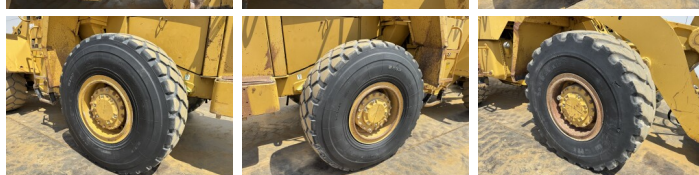

Caterpillar

Caterpillar 950E

BOSS
MACHINERY

€ 59.500 wy??czny podatek

Rok **1988**
Numer referencyjny **BM007435**
Godziny **15.667**

Algemeen

Typ 950E
Lokalizacja Veldhoven, Netherlands
Certificaat CE

Opis Available at Boss Machinery! This Caterpillar 950E Wheel Loader from 1988 has an engine power of 119 kW and counts 15667 operational hours. The total weight of this Caterpillar 950E is 15570 kg and the dimensions are 7.96 x 2.75 x 3.49. Furthermore, this 950E is equipped with Szybkosz??cze, Radio. The Caterpillar Wheel Loader also has a CE marking. Do you want more information or do you want to try the Caterpillar 950E at our yard? Please let us know.

Maten / Gewichten

Waga 15570
Wymiary D*S*W 7.96 x 2.75 x 3.49

Technische informatie

German Machine
Konfiguracje dysków 4x4

Motor informatie

Marka silnika Caterpillar
Model silnika 3304DI
Cylindry 4
Turbo
Wydajno?? w kW 119

Banden / Rupsen

40% 30% 20.5R25
20% 20% 20.5R25

Opties

Szybkoz??cze

Radio