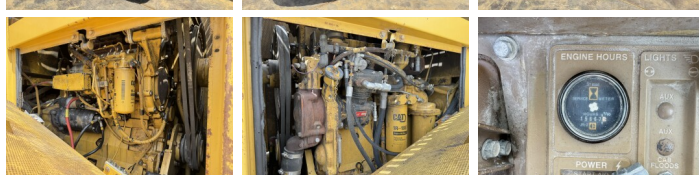

Caterpillar

Caterpillar 950E

BOSS
MACHINERY

€ 59.500 wy??czny podatek

Rok **1988**
Numer referencyjny **BM007435**
Godziny **15.667**

Algemeen

Typ 950E
Lokalizacja Veldhoven, Netherlands
Certificaat CE

Opis Available at Boss Machinery! This Caterpillar 950E Wheel Loader from 1988 has an engine power of 119 kW and counts 15667 operational hours. The total weight of this Caterpillar 950E is 15570 kg and the dimensions are 7.96 x 2.75 x 3.49. Furthermore, this 950E is equipped with Szybkosz??cze, Radio. The Caterpillar Wheel Loader also has a CE marking. Do you want more information or do you want to try the Caterpillar 950E at our yard? Please let us know.

Maten / Gewichten

Waga 15570
Wymiary D*S*W 7.96 x 2.75 x 3.49

Technische informatie

German Machine
Konfiguracje dysków 4x4

Motor informatie

Marka silnika Caterpillar
Model silnika 3304DI
Cylindry 4
Turbo
Wydajno?? w kW 119

Banden / Rupsen

40% 30% 20.5R25
20% 20% 20.5R25