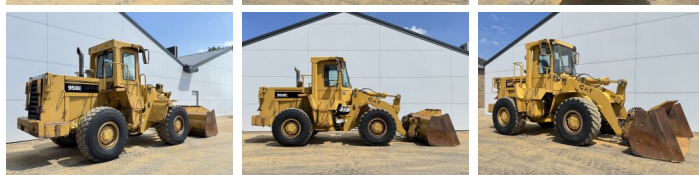

Caterpillar

Caterpillar 950E

BOSS
MACHINERY

€ 59.500 wy??czny podatek

Rok **1988**
Numer referencyjny **BM007435**
Godziny **15.667**

Algemeen

Typ 950E
Lokalizacja Veldhoven, Netherlands
Certificaat CE

Opis Available at Boss Machinery! This Caterpillar 950E Wheel Loader from 1988 has an engine power of 119 kW and counts 15667 operational hours. The total weight of this Caterpillar 950E is 15570 kg and the dimensions are 7.96 x 2.75 x 3.49. Furthermore, this 950E is equipped with Szybkosz??cze, Radio. The Caterpillar Wheel Loader also has a CE marking. Do you want more information or do you want to try the Caterpillar 950E at our yard? Please let us know.

Maten / Gewichten

Waga 15570
Wymiary D*S*W 7.96 x 2.75 x 3.49

Technische informatie

German Machine
Konfiguracje dysków 4x4

Motor informatie

Marka silnika Caterpillar
Model silnika 3304DI
Cylindry 4
Turbo
Wydajno?? w kW 119

Banden / Rupsen

40% 30% 20.5R25
20% 20% 20.5R25