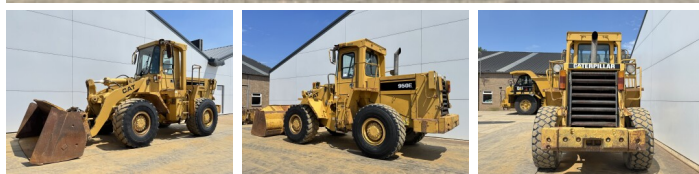

Caterpillar

Caterpillar 950E

BOSS
MACHINERY

€ 59.500 wy??czny podatek

Rok **1988**
Numer referencyjny **BM007435**
Godziny **15.667**

Algemeen

Typ 950E
Lokalizacja Veldhoven, Netherlands
Certificaat CE

Opis Available at Boss Machinery! This Caterpillar 950E Wheel Loader from 1988 has an engine power of 119 kW and counts 15667 operational hours. The total weight of this Caterpillar 950E is 15570 kg and the dimensions are 7.96 x 2.75 x 3.49. Furthermore, this 950E is equipped with Szybkosz??cze, Radio. The Caterpillar Wheel Loader also has a CE marking. Do you want more information or do you want to try the Caterpillar 950E at our yard? Please let us know.

Maten / Gewichten

Waga 15570
Wymiary D*S*W 7.96 x 2.75 x 3.49

Technische informatie

German Machine
Konfiguracje dysków 4x4

Motor informatie

Marka silnika Caterpillar
Model silnika 3304DI
Cylindry 4
Turbo
Wydajno?? w kW 119

Banden / Rupsen

40% 30% 20.5R25
20% 20% 20.5R25