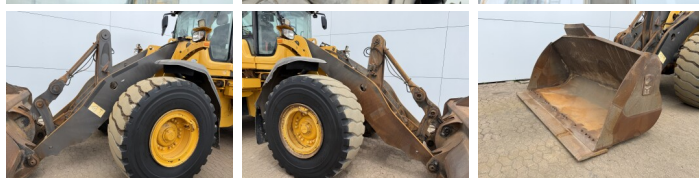

Volvo

Volvo L110H

BOSS
MACHINERY

€ 59.500 wy??czny podatek

Rok **2015**
Numer referencyjny **BM007514**
Godziny **17.731**

Algemeen

Typ L110H
Lokalizacja Veldhoven, Netherlands
Certificaat CE

Available at Boss Machinery! This Volvo L110H Wheel Loader from 2015 has an engine power of 190 kW and counts 17731 operational hours. The total weight of this Volvo L110H is 20700 kg and the dimensions are 8.55 x 2.81 x 3.34. Furthermore, this L110H is equipped with Airco, Radio, Camera, Heated Seat, Bluetooth, Climate Control, Centralne smarowanie. The Volvo Wheel Loader also has a CE marking. Do you want more information or do you want to try the Volvo L110H at our yard? Please let us know.

Maten / Gewichten

Waga 20700
Wymiary D*S*W 8.55 x 2.81 x 3.34

Technische informatie

Konfiguracje dysków 4x4

Motor informatie

Marka silnika Volvo
Model silnika D8J
Cylindry 6
Turbo
Wydajno?? w kW 190

Banden / Rupsen

Opties

Airco
Radio
Camera
Heated Seat
Bluetooth
Climate Control
Centralne smarowanie