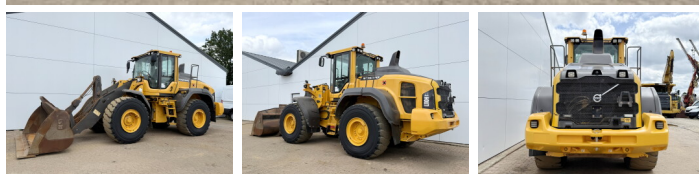

Volvo

Volvo L110H

BOSS
MACHINERY

€ 59.500 wy??czny podatek

Rok **2015**
Numer referencyjny **BM007514**
Godziny **17.731**

Algemeen

Typ L110H
Lokalizacja Veldhoven, Netherlands
Certificaat CE

Available at Boss Machinery! This Volvo L110H Wheel Loader from 2015 has an engine power of 190 kW and counts 17731 operational hours. The total weight of this Volvo L110H is 20700 kg and the dimensions are 8.55 x 2.81 x 3.34. Furthermore, this L110H is equipped with Airco, Radio, Camera, Heated Seat, Bluetooth, Climate Control, Centralne smarowanie. The Volvo Wheel Loader also has a CE marking. Do you want more information or do you want to try the Volvo L110H at our yard? Please let us know.

Maten / Gewichten

Waga 20700
Wymiary D*S*W 8.55 x 2.81 x 3.34

Technische informatie

Konfiguracje dysków 4x4

Motor informatie

Marka silnika Volvo
Model silnika D8J
Cylindry 6
Turbo
Wydajno?? w kW 190

Banden / Rupsen

Opties