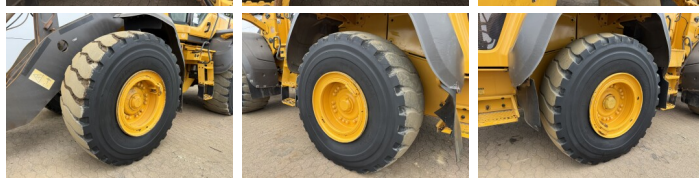

Volvo

Volvo L110H

BOSS
MACHINERY

€ 59.500 wy??czny podatek

Rok **2015**
Numer referencyjny **BM007514**
Godziny **17.731**

Algemeen

Typ L110H
Lokalizacja Veldhoven, Netherlands
Certificaat CE

Available at Boss Machinery! This Volvo L110H Wheel Loader from 2015 has an engine power of 190 kW and counts 17731 operational hours. The total weight of this Volvo L110H is 20700 kg and the dimensions are 8.55 x 2.81 x 3.34. Furthermore, this L110H is equipped with Airco, Radio, Camera, Heated Seat, Bluetooth, Climate Control, Centralne smarowanie. The Volvo Wheel Loader also has a CE marking. Do you want more information or do you want to try the Volvo L110H at our yard? Please let us know.

Maten / Gewichten

Waga 20700
Wymiary D*S*W 8.55 x 2.81 x 3.34

Technische informatie

Konfiguracje dysków 4x4

Motor informatie

Marka silnika Volvo
Model silnika D8J
Cylindry 6
Turbo
Wydajno?? w kW 190

Banden / Rupsen

Opties

Airco
Radio
Camera
Heated Seat
Bluetooth
Climate Control
Centralne smarowanie