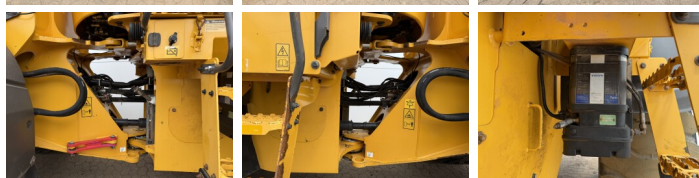

Volvo

Volvo L110H

BOSS
MACHINERY

€ 59.500 wy??czny podatek

Rok **2015**
Numer referencyjny **BM007514**
Godziny **17.731**

Algemeen

Typ L110H
Lokalizacja Veldhoven, Netherlands
Certificaat CE

Available at Boss Machinery! This Volvo L110H Wheel Loader from 2015 has an engine power of 190 kW and counts 17731 operational hours. The total weight of this Volvo L110H is 20700 kg and the dimensions are 8.55 x 2.81 x 3.34. Furthermore, this L110H is equipped with Airco, Radio, Camera, Heated Seat, Bluetooth, Climate Control, Centralne smarowanie. The Volvo Wheel Loader also has a CE marking. Do you want more information or do you want to try the Volvo L110H at our yard? Please let us know.

Maten / Gewichten

Waga 20700
Wymiary D*S*W 8.55 x 2.81 x 3.34

Technische informatie

Konfiguracje dysków 4x4

Motor informatie

Marka silnika Volvo
Model silnika D8J
Cylindry 6
Turbo
Wydajno?? w kW 190

Banden / Rupsen

Opties

Airco
Radio
Camera
Heated Seat
Bluetooth
Climate Control
Centralne smarowanie