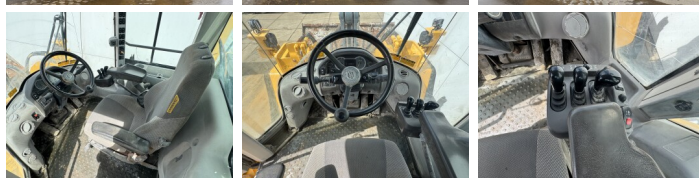

Available at Boss Machinery! This Volvo L150H Wheel Loader from 2015 has an engine power of 220 kW and counts 10395 operational hours. The total weight of this Volvo L150H is 26100 kg and the dimensions are 9.09 x 3.23 x 3.59. Furthermore, this L150H is equipped with Electrical Mirrors, Bluetooth, 3rd Function, Climate Control, Airco, Radio, Camera. The Volvo Wheel Loader also has a CE marking. Do you want more information or do you want to try the Volvo L150H at our yard? Please let us know.

Banden / Rupsen

50% 50% **26.5R25**
50% 50% **26.5R25**

Opties

Electrical Mirrors

Bluetooth

3rd Function

Climate Control

Airco