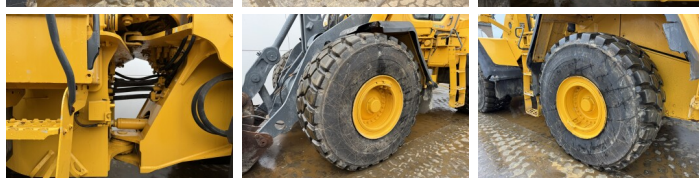

Available at Boss Machinery! This Volvo L150H Wheel Loader from 2015 has an engine power of 220 kW and counts 10395 operational hours. The total weight of this Volvo L150H is 26100 kg and the dimensions are 9.09 x 3.23 x 3.59. Furthermore, this L150H is equipped with Electrical Mirrors, Bluetooth, 3rd Function, Climate Control, Airco, Radio, Camera. The Volvo Wheel Loader also has a CE marking. Do you want more information or do you want to try the Volvo L150H at our yard? Please let us know.

Banden / Rupsen

50% 50% **26.5R25**
50% 50% **26.5R25**

Opties

Electrical Mirrors

Bluetooth

3rd Function

Climate Control

Airco