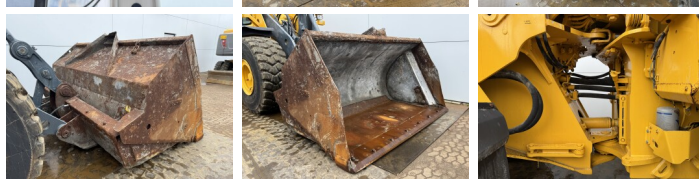

Available at Boss Machinery! This Volvo L150H Wheel Loader from 2015 has an engine power of 220 kW and counts 10395 operational hours. The total weight of this Volvo L150H is 26100 kg and the dimensions are 9.09 x 3.23 x 3.59. Furthermore, this L150H is equipped with Electrical Mirrors, Bluetooth, 3rd Function, Climate Control, Airco, Radio, Camera. The Volvo Wheel Loader also has a CE marking. Do you want more information or do you want to try the Volvo L150H at our yard? Please let us know.

Maten / Gewichten

Wymiary D*S*W **9.09 x 3.23 x 3.59**
Waga **26100**

Technische informatie

Konfiguracje dysków **4x4**

Motor informatie

Marka silnika **Volvo**
Model silnika **D13J**
Cylindry **6**
Turbo
Wydajno?? w kW **220**

Banden / Rupsen

50% 50% **26.5R25**
50% 50% **26.5R25**

Opties

Electrical Mirrors

Bluetooth

3rd Function

Climate Control

Airco