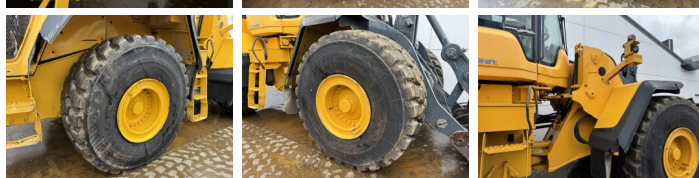

Available at Boss Machinery! This Volvo L150H Wheel Loader from 2015 has an engine power of 220 kW and counts 10395 operational hours. The total weight of this Volvo L150H is 26100 kg and the dimensions are 9.09 x 3.23 x 3.59. Furthermore, this L150H is equipped with Electrical Mirrors, Bluetooth, 3rd Function, Climate Control, Airco, Radio, Camera. The Volvo Wheel Loader also has a CE marking. Do you want more information or do you want to try the Volvo L150H at our yard? Please let us know.

Banden / Rupsen

50% 50% **26.5R25**
50% 50% **26.5R25**

Opties

Electrical Mirrors

Bluetooth

3rd Function

Climate Control

Airco