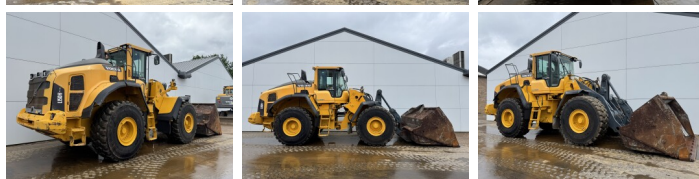

Volvo

Volvo L150H

BOSS
MACHINERY

€ 92.500 wy??czny podatek

Rok **2015**
Numer referencyjny **BM007767**
Godziny **10.395**

Algemeen

Typ **L150H**
Lokalizacja **Veldhoven, Netherlands**
Certificaat **CE**

Opis

Available at Boss Machinery! This Volvo L150H Wheel Loader from 2015 has an engine power of 220 kW and counts 10395 operational hours. The total weight of this Volvo L150H is 26100 kg and the dimensions are 9.09 x 3.23 x 3.59. Furthermore, this L150H is equipped with Electrical Mirrors, Bluetooth, 3rd Function, Climate Control, Airco, Radio, Camera. The Volvo Wheel Loader also has a CE marking. Do you want more information or do you want to try the Volvo L150H at our yard? Please let us know.

Maten / Gewichten

Wymiary D*S*W **9.09 x 3.23 x 3.59**
Waga **26100**

Technische informatie

Konfiguracje dysków **4x4**

Motor informatie

Marka silnika **Volvo**
Model silnika **D13J**
Cylindry **6**
Turbo
Wydajno?? w kW **220**

Banden / Rupsen

50% 50% **26.5R25**
50% 50% **26.5R25**

Opties

Electrical Mirrors

Bluetooth

3rd Function

Climate Control

Airco