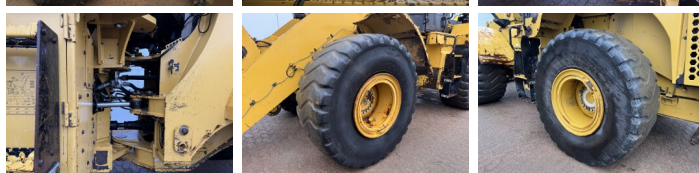

Caterpillar

Caterpillar 950K

BOSS
MACHINERY

€ 45.000 wy??czny podatek

Rok **2013**
Numer referencyjny **BM007779**
Godziny **12.385**

Algemeen

Typ **950K**
Lokalizacja **Veldhoven, Netherlands**
Certificaat **CE + EPA**
Opis **Available at Boss Machinery! This Caterpillar 950K Wheel Loader from 2013 has an engine power of 172 kW and counts 12385 operational hours. The total weight of this Caterpillar 950K is 19800 kg and the dimensions are 8.68 x 2.95 x 3.44. Furthermore, this 950K is equipped with Camera, Electrical Mirrors, Bluetooth, Radio, Climate Control, Airco, Heated Seat, Centralne smarowanie. The Caterpillar Wheel Loader also has a CE + EPA marking. Do you want more information or do you want to try the Caterpillar 950K at our yard? Please let us know.**

Maten / Gewichten

Wymiary D*S*W **8.68 x 2.95 x 3.44**
Waga **19800**

Technische informatie

German Machine
Konfiguracje dysk?w **4x4**

Motor informatie

Marka silnika **Caterpillar**
Model silnika **C7.1**
Cylindry **6**
Turbo
Wydajno?? w kW **172**

Banden / Rupsen

10% 10% **23.5R25**

10% 10%

23.5R25

Opties

Camera

Electrical Mirrors

Bluetooth

Radio

Climate Control

Airco

Heated Seat

Centralne smarowanie