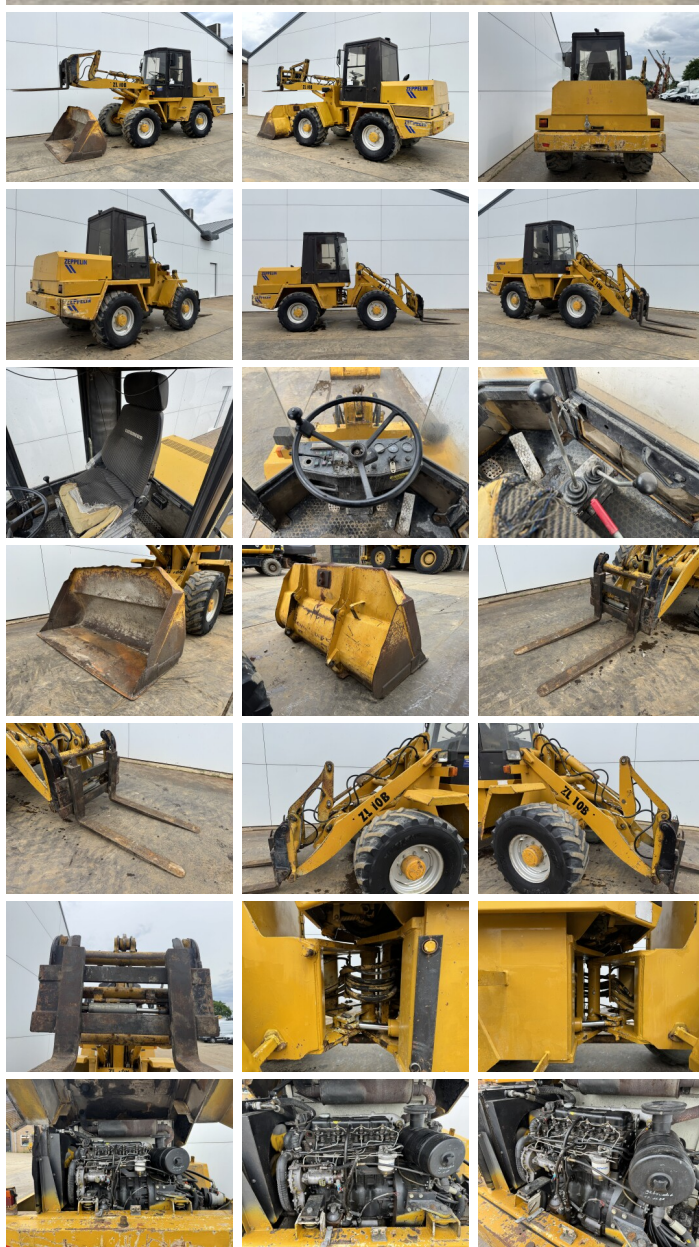

Caterpillar

Caterpillar Zeppelin ZL10B

BOSS
MACHINERY

€ 14.000 wy?czny podatek

Rok **1992**
Numer referencyjny **BM007444**
Godziny **10.566**

Algemeen

Typ Zeppelin ZL10B
Lokalizacja Veldhoven, Netherlands
Available at Boss Machinery! This Caterpillar Zeppelin ZL10B Wheel Loader from 1992 has an engine power of 47 kW and counts 10566 operational hours. The total weight of this Caterpillar Zeppelin ZL10B is 6300 kg and the dimensions are 6.11 x 2.10 x 2.85. Furthermore, this Zeppelin ZL10B is equipped with Szybkocz?cze. Do you want more information or do you want to try the Caterpillar Zeppelin ZL10B at our yard? Please let us know.

Maten / Gewichten

Wymiary D*S*W 6.11 x 2.10 x 2.85
Waga 6300

Technische informatie

Konfiguracje dysków 4x4

Motor informatie

Marka silnika Perkins
Cylindry 4
Turbo
Wydajno?? w kW 47

Banden / Rupsen

25% 25% 425/75R20
25% 25% 425/75R20