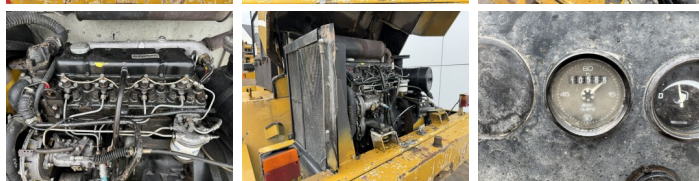

Caterpillar

Caterpillar Zeppelin ZL10B

BOSS
MACHINERY

€ 14.000 wy?czny podatek

Rok **1992**
Numer referencyjny **BM007444**
Godziny **10.566**

Algemeen

Typ Zeppelin ZL10B
Lokalizacja Veldhoven, Netherlands
Available at Boss Machinery! This Caterpillar Zeppelin ZL10B Wheel Loader from 1992 has an engine power of 47 kW and counts 10566 operational hours. The total weight of this Caterpillar Zeppelin ZL10B is 6300 kg and the dimensions are 6.11 x 2.10 x 2.85. Furthermore, this Zeppelin ZL10B is equipped with Szybkocz?cze. Do you want more information or do you want to try the Caterpillar Zeppelin ZL10B at our yard? Please let us know.

Maten / Gewichten

Wymiary D*S*W 6.11 x 2.10 x 2.85
Waga 6300

Technische informatie

Konfiguracje dysków 4x4

Motor informatie

Marka silnika Perkins
Cylindry 4
Turbo
Wydajno?? w kW 47

Banden / Rupsen

25% 25% 425/75R20
25% 25% 425/75R20