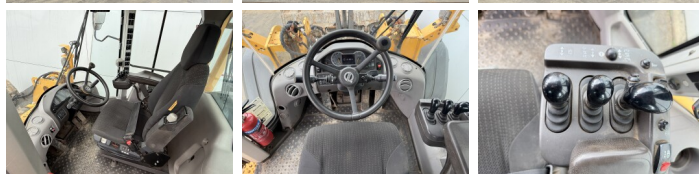

Available at Boss Machinery! This Volvo L120H Wheel Loader from 2018 has an engine power of 203 kW and counts 13185 operational hours. The total weight of this Volvo L120H is 21600 kg and the dimensions are 8.22 x 3.00 x 3.66. Furthermore, this L120H is equipped with Szybkocz?cze, Climate Control, Airco, Heated Seat, Camera, Radio, Electrical Mirrors, Bluetooth. The Volvo Wheel Loader also has a CE marking. Do you want more information or do you want to try the Volvo L120H at our yard? Please let us know.

Banden / Rupsen

30% 30% **23.5R25**
30% 30% **23.5R25**

Opties

Szybkoz??cze

Climate Control

Airco

Heated Seat

Camera