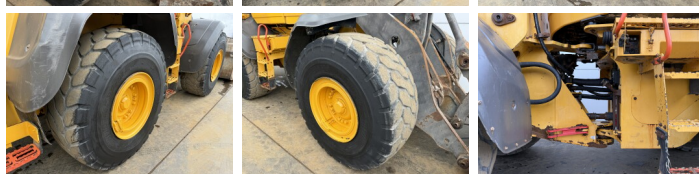

Available at Boss Machinery! This Volvo L120H Wheel Loader from 2018 has an engine power of 203 kW and counts 13185 operational hours. The total weight of this Volvo L120H is 21600 kg and the dimensions are 8.22 x 3.00 x 3.66. Furthermore, this L120H is equipped with Szybkocz?cze, Climate Control, Airco, Heated Seat, Camera, Radio, Electrical Mirrors, Bluetooth. The Volvo Wheel Loader also has a CE marking. Do you want more information or do you want to try the Volvo L120H at our yard? Please let us know.

Banden / Rupsen

30% 30% **23.5R25**
30% 30% **23.5R25**

Opties

Szybkoz??cze

Climate Control

Airco

Heated Seat

Camera