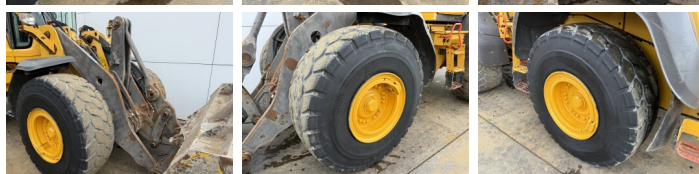

Available at Boss Machinery! This Volvo L120H Wheel Loader from 2018 has an engine power of 203 kW and counts 13185 operational hours. The total weight of this Volvo L120H is 21600 kg and the dimensions are 8.22 x 3.00 x 3.66. Furthermore, this L120H is equipped with Szybkocz?cze, Climate Control, Airco, Heated Seat, Camera, Radio, Electrical Mirrors, Bluetooth. The Volvo Wheel Loader also has a CE marking. Do you want more information or do you want to try the Volvo L120H at our yard? Please let us know.

Maten / Gewichten

Wymiary D*S*W **8.22 x 3.00 x 3.66**
Waga **21600**

Technische informatie

Konfiguracje dysków **4x4**

Motor informatie

Marka silnika **Volvo**
Model silnika **D8J**
Cylindry **6**
Turbo
Wydajno?? w kW **203**

Banden / Rupsen

30% 30% **23.5R25**
30% 30% **23.5R25**

Opties

Szybkoz??cze

Climate Control

Airco

Heated Seat

Camera