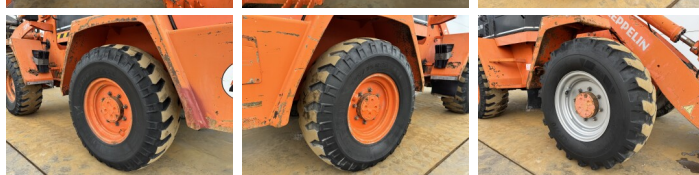

Schaeff

Schaeff ZL110

BOSS
MACHINERY

€ 14.000 wy??czny podatek

Rok **1998**
Numer referencyjny **BM007445**
Godziny **19.205**

Algemeen

Typ **ZL110**
Lokalizacja **Veldhoven, Netherlands**
Certificaat **CE**

Opis
Available at Boss Machinery! This Schaeff ZL110 Wheel Loader from 1998 has an engine power of 59 kW and counts 19205 operational hours. The total weight of this Schaeff ZL110 is 6300 kg and the dimensions are 5.91 x 1.98 x 2.76. Furthermore, this ZL110 is equipped with Szybkoz??cze. The Schaeff Wheel Loader also has a CE marking. Do you want more information or do you want to try the Schaeff ZL110 at our yard? Please let us know.

Maten / Gewichten

Wymiary D*S*W **5.91 x 1.98 x 2.76**
Waga **6300**

Technische informatie

Konfiguracje dysków **4x4**

Motor informatie

Marka silnika **Perkins**
Model silnika **1004.4**
Cylindry **4**
Turbo
Wydajno?? w kW **59**

Banden / Rupsen

20% 20% **375/75R20**
20% 20% **375/75R20**

Opties