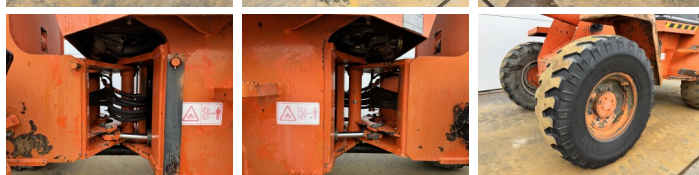

Schaeff

Schaeff ZL110

BOSS
MACHINERY

€ 14.000 wy??czny podatek

Rok **1998**
Numer referencyjny **BM007445**
Godziny **19.205**

Algemeen

Typ **ZL110**
Lokalizacja **Veldhoven, Netherlands**
Certificaat **CE**

Opis
Available at Boss Machinery! This Schaeff ZL110 Wheel Loader from 1998 has an engine power of 59 kW and counts 19205 operational hours. The total weight of this Schaeff ZL110 is 6300 kg and the dimensions are 5.91 x 1.98 x 2.76. Furthermore, this ZL110 is equipped with Szybkoz??cze. The Schaeff Wheel Loader also has a CE marking. Do you want more information or do you want to try the Schaeff ZL110 at our yard? Please let us know.

Maten / Gewichten

Wymiary D*S*W **5.91 x 1.98 x 2.76**
Waga **6300**

Technische informatie

Konfiguracje dysków **4x4**

Motor informatie

Marka silnika **Perkins**
Model silnika **1004.4**
Cylindry **4**
Turbo
Wydajno?? w kW **59**

Banden / Rupsen

20% 20% **375/75R20**
20% 20% **375/75R20**

Opties