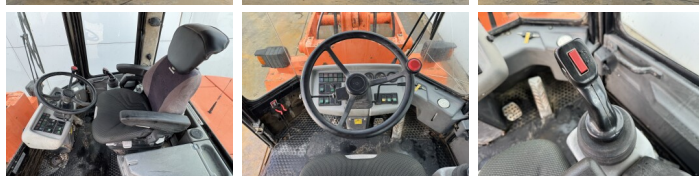

Schaeff

Schaeff ZL110

BOSS
MACHINERY

€ 14.000 wy??czny podatek

Rok **1998**
Numer referencyjny **BM007445**
Godziny **19.205**

Algemeen

Typ **ZL110**
Lokalizacja **Veldhoven, Netherlands**
Certificaat **CE**

Opis
Available at Boss Machinery! This Schaeff ZL110 Wheel Loader from 1998 has an engine power of 59 kW and counts 19205 operational hours. The total weight of this Schaeff ZL110 is 6300 kg and the dimensions are 5.91 x 1.98 x 2.76. Furthermore, this ZL110 is equipped with Szybkoz??cze. The Schaeff Wheel Loader also has a CE marking. Do you want more information or do you want to try the Schaeff ZL110 at our yard? Please let us know.

Maten / Gewichten

Wymiary D*S*W **5.91 x 1.98 x 2.76**
Waga **6300**

Technische informatie

Konfiguracje dysków **4x4**

Motor informatie

Marka silnika **Perkins**
Model silnika **1004.4**
Cylindry **4**
Turbo
Wydajno?? w kW **59**

Banden / Rupsen

20% 20% **375/75R20**
20% 20% **375/75R20**

Opties