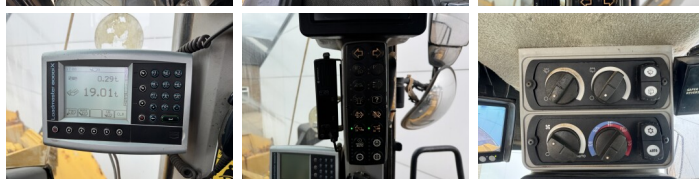

Caterpillar

Caterpillar 972M

BOSS
MACHINERY

€ 46.500 wy??czny podatek

Rok **2015**
Numer referencyjny **BM007483**
Godziny **26.952**

Algemeen

Typ **972M**
Lokalizacja **Veldhoven, Netherlands**
Certificaat **CE**

Opis

Available at Boss Machinery! This Caterpillar 972M Wheel Loader from 2015 has an engine power of 247 kW and counts 26952 operational hours. The total weight of this Caterpillar 972M is 24800 kg and the dimensions are 9.83 x 3.21 x 3.68. Furthermore, this 972M is equipped with Radio, Airco, Climate Control, Camera. The Caterpillar Wheel Loader also has a CE marking. Do you want more information or do you want to try the Caterpillar 972M at our yard? Please let us know.

Maten / Gewichten

Wymiary D*S*W **9.83 x 3.21 x 3.68**
Waga **24800**

Technische informatie

Konfiguracje dysków **4x4**

Motor informatie

Marka silnika **Caterpillar**
Model silnika **C9.3**
Cylindry **6**
Turbo
Wydajno?? w kW **247**

Banden / Rupsen

45% 45% **26.5R25**
45% 45% **26.5R25**

Opties

Radio
Airco
Climate Control
Camera