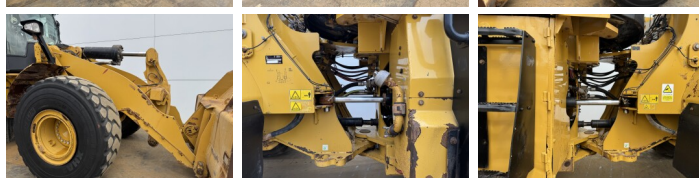

Caterpillar

Caterpillar 972M

BOSS
MACHINERY

€ 46.500 wy??czny podatek

Rok **2015**
Numer referencyjny **BM007483**
Godziny **26.952**

Algemeen

Typ **972M**
Lokalizacja **Veldhoven, Netherlands**
Certificaat **CE**

Opis

Available at Boss Machinery! This Caterpillar 972M Wheel Loader from 2015 has an engine power of 247 kW and counts 26952 operational hours. The total weight of this Caterpillar 972M is 24800 kg and the dimensions are 9.83 x 3.21 x 3.68. Furthermore, this 972M is equipped with Radio, Airco, Climate Control, Camera. The Caterpillar Wheel Loader also has a CE marking. Do you want more information or do you want to try the Caterpillar 972M at our yard? Please let us know.

Maten / Gewichten

Wymiary D*S*W **9.83 x 3.21 x 3.68**
Waga **24800**

Technische informatie

Konfiguracje dysków **4x4**

Motor informatie

Marka silnika **Caterpillar**
Model silnika **C9.3**
Cylindry **6**
Turbo
Wydajno?? w kW **247**

Banden / Rupsen

45% 45% **26.5R25**
45% 45% **26.5R25**

Opties

Radio
Airco
Climate Control
Camera