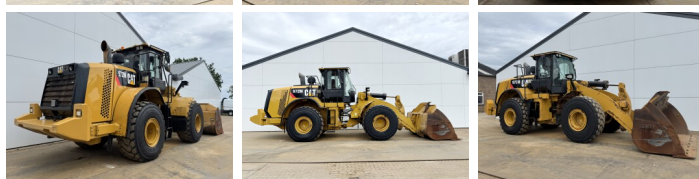

Caterpillar

Caterpillar 972M

BOSS
MACHINERY

€ 46.500 wy??czny podatek

Rok **2015**
Numer referencyjny **BM007483**
Godziny **26.952**

Algemeen

Typ **972M**
Lokalizacja **Veldhoven, Netherlands**
Certificaat **CE**

Opis

Available at Boss Machinery! This Caterpillar 972M Wheel Loader from 2015 has an engine power of 247 kW and counts 26952 operational hours. The total weight of this Caterpillar 972M is 24800 kg and the dimensions are 9.83 x 3.21 x 3.68. Furthermore, this 972M is equipped with Radio, Airco, Climate Control, Camera. The Caterpillar Wheel Loader also has a CE marking. Do you want more information or do you want to try the Caterpillar 972M at our yard? Please let us know.

Maten / Gewichten

Wymiary D*S*W **9.83 x 3.21 x 3.68**
Waga **24800**

Technische informatie

Konfiguracje dysków **4x4**

Motor informatie

Marka silnika **Caterpillar**
Model silnika **C9.3**
Cylindry **6**
Turbo
Wydajno?? w kW **247**

Banden / Rupsen

45% 45% **26.5R25**
45% 45% **26.5R25**

Opties

Radio
Airco
Climate Control
Camera