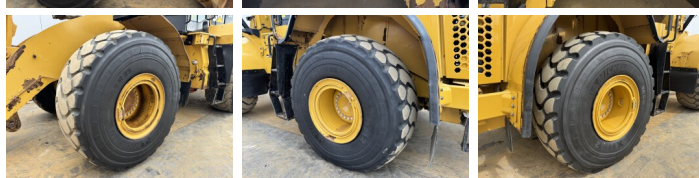

Opis

Available at Boss Machinery! This Caterpillar 972M Wheel Loader from 2015 has an engine power of 247 kW and counts 26952 operational hours. The total weight of this Caterpillar 972M is 24800 kg and the dimensions are 9.83 x 3.21 x 3.68. Furthermore, this 972M is equipped with Radio, Airco, Climate Control, Camera. The Caterpillar Wheel Loader also has a CE marking. Do you want more information or do you want to try the Caterpillar 972M at our yard? Please let us know.

Maten / Gewichten

Wymiary D*S*W **9.83 x 3.21 x 3.68**
Waga **24800**

Technische informatie

Konfiguracje dysków **4x4**

Motor informatie

Marka silnika **Caterpillar**
Model silnika **C9.3**
Cylindry **6**
Turbo
Wydajno?? w kW **247**

Banden / Rupsen

45% 45% **26.5R25**
45% 45% **26.5R25**

Opties

Radio
Airco
Climate Control
Camera