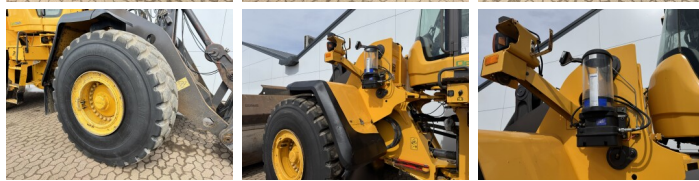

Volvo

Volvo L180G

BOSS
MACHINERY

€ 72.500 wy??czny podatek

Rok **2012**
Numer referencyjny **BM007735**
Godziny **15.952**

Algemeen

Typ L180G
Lokalizacja Veldhoven, Netherlands
Certificaat CE

Available at Boss Machinery! This Volvo L180G Wheel Loader from 2012 has an engine power of 245 kW and counts 15952 operational hours. The total weight of this Volvo L180G is 29700 kg and the dimensions are 9.03 x 3.41 x 3.53. Furthermore, this L180G is equipped with Camera, Radio, Electrical Mirrors, Heated Mirrors, Bluetooth, Szybkoz??cze, Climate Control, Airco, Heated Seat, Centralne smarowanie. The Volvo Wheel Loader also has a CE marking. Do you want more information or do you want to try the Volvo L180G at our yard? Please let us know.

Opis

Maten / Gewichten

Wymiary D*S*W 9.03 x 3.41 x 3.53
Waga 29700

Technische informatie

German Machine
Konfiguracje dysków 4x4

Motor informatie

Marka silnika Volvo
Model silnika D13H
Cylindry 6
Turbo
Wydajno?? w kW 245

Banden / Rupsen

20% 20% 26.5R25

20% 20%

26.5R25

Opties

Camera

Radio

Electrical Mirrors