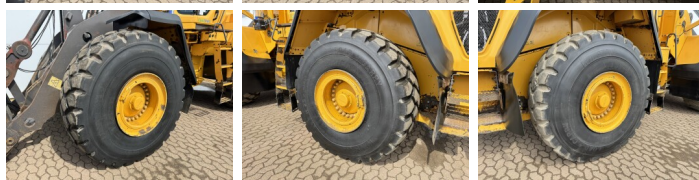

Volvo

Volvo L180G

BOSS
MACHINERY

€ 72.500 wy??czny podatek

Rok **2012**
Numer referencyjny **BM007735**
Godziny **15.952**

Algemeen

Typ L180G
Lokalizacja Veldhoven, Netherlands
Certificaat CE

Available at Boss Machinery! This Volvo L180G Wheel Loader from 2012 has an engine power of 245 kW and counts 15952 operational hours. The total weight of this Volvo L180G is 29700 kg and the dimensions are 9.03 x 3.41 x 3.53. Furthermore, this L180G is equipped with Camera, Radio, Electrical Mirrors, Heated Mirrors, Bluetooth, Szybkoz??cze, Climate Control, Airco, Heated Seat, Centralne smarowanie. The Volvo Wheel Loader also has a CE marking. Do you want more information or do you want to try the Volvo L180G at our yard? Please let us know.

Opis

Maten / Gewichten

Wymiary D*S*W 9.03 x 3.41 x 3.53
Waga 29700

Technische informatie

German Machine
Konfiguracje dysków 4x4

Motor informatie

Marka silnika Volvo
Model silnika D13H
Cylindry 6
Turbo
Wydajno?? w kW 245

Banden / Rupsen

20% 20% 26.5R25

20% 20%

26.5R25

Opties

Camera

Radio

Electrical Mirrors