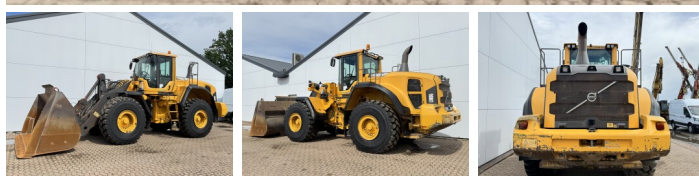

Volvo

Volvo L180G

BOSS
MACHINERY

€ 72.500 wy??czny podatek

Rok **2012**
Numer referencyjny **BM007735**
Godziny **15.952**

Algemeen

Typ L180G
Lokalizacja Veldhoven, Netherlands
Certificaat CE

Available at Boss Machinery! This Volvo L180G Wheel Loader from 2012 has an engine power of 245 kW and counts 15952 operational hours. The total weight of this Volvo L180G is 29700 kg and the dimensions are 9.03 x 3.41 x 3.53. Furthermore, this L180G is equipped with Camera, Radio, Electrical Mirrors, Heated Mirrors, Bluetooth, Szybkoz??cze, Climate Control, Airco, Heated Seat, Centralne smarowanie. The Volvo Wheel Loader also has a CE marking. Do you want more information or do you want to try the Volvo L180G at our yard? Please let us know.

Opis

Maten / Gewichten

Wymiary D*S*W 9.03 x 3.41 x 3.53
Waga 29700

Technische informatie

German Machine
Konfiguracje dysków 4x4

Motor informatie

Marka silnika Volvo
Model silnika D13H
Cylindry 6
Turbo
Wydajno?? w kW 245