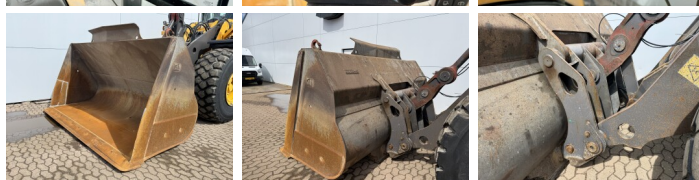

Volvo

Volvo L180G

BOSS
MACHINERY

€ 72.500 wy??czny podatek

Rok **2012**
Numer referencyjny **BM007735**
Godziny **15.952**

Algemeen

Typ L180G
Lokalizacja Veldhoven, Netherlands
Certificaat CE

Available at Boss Machinery! This Volvo L180G Wheel Loader from 2012 has an engine power of 245 kW and counts 15952 operational hours. The total weight of this Volvo L180G is 29700 kg and the dimensions are 9.03 x 3.41 x 3.53. Furthermore, this L180G is equipped with Camera, Radio, Electrical Mirrors, Heated Mirrors, Bluetooth, Szybkoz??cze, Climate Control, Airco, Heated Seat, Centralne smarowanie. The Volvo Wheel Loader also has a CE marking. Do you want more information or do you want to try the Volvo L180G at our yard? Please let us know.

Opis

Maten / Gewichten

Wymiary D*S*W 9.03 x 3.41 x 3.53
Waga 29700

Technische informatie

German Machine
Konfiguracje dysków 4x4

Motor informatie

Marka silnika Volvo
Model silnika D13H
Cylindry 6
Turbo
Wydajno?? w kW 245

Banden / Rupsen

20% 20% 26.5R25

20% 20%

26.5R25

Opties

Camera

Radio

Electrical Mirrors