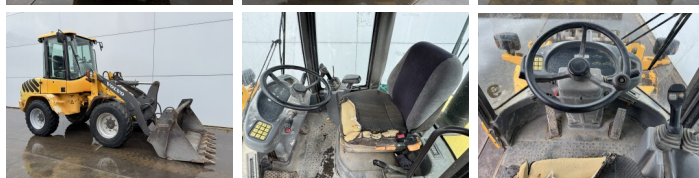

Volvo

Volvo L30B

BOSS
MACHINERY

€ 19.500 wy?czny podatek

Rok **2008**
Numer referencyjny **BC000320**
Godziny **9.617**

Algemeen

Typ **L30B**
Lokalizacja **Veldhoven, Netherlands**
Certificaat **CE**

Opis

Available at Boss Machinery! This Volvo L30B Wheel Loader from 2008 has an engine power of 52 kW and counts 9617 operational hours. The total weight of this Volvo L30B is 6650 kg and the dimensions are 5.41 x 1.92 x 2.83. Furthermore, this L30B is equipped with Szybkosz?cze. The Volvo Wheel Loader also has a CE marking. Do you want more information or do you want to try the Volvo L30B at our yard? Please let us know.

Maten / Gewichten

Waga **6650**
Wymiary D*S*W **5.41 x 1.92 x 2.83**

Technische informatie

Konfiguracje dysków **4x4**

Motor informatie

Marka silnika **Volvo**
Model silnika **D3.6DC**
Cylindry **4**
Turbo
Wydajno?? w kW **52**

Banden / Rupsen

15% 15% **335/80R20**
15% 15% **335/80R20**

Opties