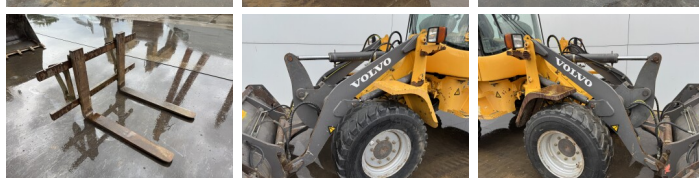

Volvo

Volvo L30B

BOSS
MACHINERY

€ 19.500 wy?czny podatek

Rok **2008**
Numer referencyjny **BC000320**
Godziny **9.617**

Algemeen

Typ **L30B**
Lokalizacja **Veldhoven, Netherlands**
Certificaat **CE**

Opis

Available at Boss Machinery! This Volvo L30B Wheel Loader from 2008 has an engine power of 52 kW and counts 9617 operational hours. The total weight of this Volvo L30B is 6650 kg and the dimensions are 5.41 x 1.92 x 2.83. Furthermore, this L30B is equipped with Szybkosz?cze. The Volvo Wheel Loader also has a CE marking. Do you want more information or do you want to try the Volvo L30B at our yard? Please let us know.

Maten / Gewichten

Waga **6650**
Wymiary D*S*W **5.41 x 1.92 x 2.83**

Technische informatie

Konfiguracje dysków **4x4**

Motor informatie

Marka silnika **Volvo**
Model silnika **D3.6DC**
Cylindry **4**
Turbo
Wydajno?? w kW **52**

Banden / Rupsen

15% 15% **335/80R20**
15% 15% **335/80R20**

Opties