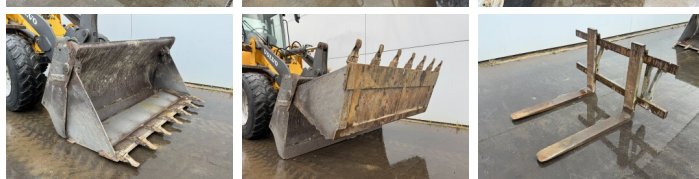

Volvo

Volvo L30B

BOSS
MACHINERY

€ 19.500 wy?czny podatek

Rok **2008**
Numer referencyjny **BC000320**
Godziny **9.617**

Algemeen

Typ **L30B**
Lokalizacja **Veldhoven, Netherlands**
Certificaat **CE**

Opis

Available at Boss Machinery! This Volvo L30B Wheel Loader from 2008 has an engine power of 52 kW and counts 9617 operational hours. The total weight of this Volvo L30B is 6650 kg and the dimensions are 5.41 x 1.92 x 2.83. Furthermore, this L30B is equipped with Szybkosz?cze. The Volvo Wheel Loader also has a CE marking. Do you want more information or do you want to try the Volvo L30B at our yard? Please let us know.

Maten / Gewichten

Waga **6650**
Wymiary D*S*W **5.41 x 1.92 x 2.83**

Technische informatie

Konfiguracje dysków **4x4**

Motor informatie

Marka silnika **Volvo**
Model silnika **D3.6DC**
Cylindry **4**
Turbo
Wydajno?? w kW **52**

Banden / Rupsen

15% 15% **335/80R20**
15% 15% **335/80R20**

Opties