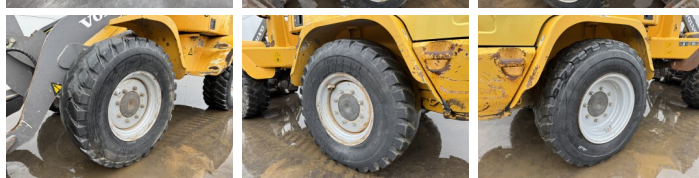

Available at Boss Machinery! This Volvo L30B Wheel Loader from 2008 has an engine power of 52 kW and counts 9617 operational hours. The total weight of this Volvo L30B is 6650 kg and the dimensions are 5.41 x 1.92 x 2.83. Furthermore, this L30B is equipped with Szybkosz?cze. The Volvo Wheel Loader also has a CE marking. Do you want more information or do you want to try the Volvo L30B at our yard? Please let us know.

Banden / Rupsen

15% 15% **335/80R20**
15% 15% **335/80R20**

Opties

Szybkoz??cze