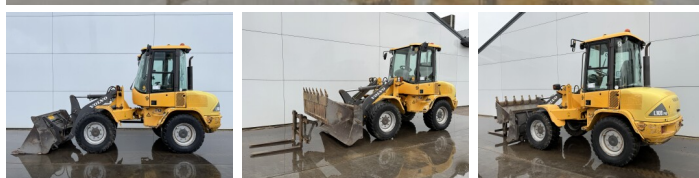

Volvo

Volvo L30B

BOSS
MACHINERY

€ 19.500 wy?czny podatek

Rok **2008**
Numer referencyjny **BC000320**
Godziny **9.617**

Algemeen

Typ **L30B**
Lokalizacja **Veldhoven, Netherlands**
Certificaat **CE**

Opis

Available at Boss Machinery! This Volvo L30B Wheel Loader from 2008 has an engine power of 52 kW and counts 9617 operational hours. The total weight of this Volvo L30B is 6650 kg and the dimensions are 5.41 x 1.92 x 2.83. Furthermore, this L30B is equipped with Szybkosz?cze. The Volvo Wheel Loader also has a CE marking. Do you want more information or do you want to try the Volvo L30B at our yard? Please let us know.

Maten / Gewichten

Waga **6650**
Wymiary D*S*W **5.41 x 1.92 x 2.83**

Technische informatie

Konfiguracje dysków **4x4**

Motor informatie

Marka silnika **Volvo**
Model silnika **D3.6DC**
Cylindry **4**
Turbo
Wydajno?? w kW **52**

Banden / Rupsen

15% 15% **335/80R20**
15% 15% **335/80R20**

Opties