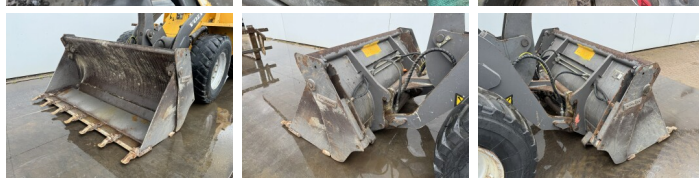

Volvo

Volvo L30B

BOSS
MACHINERY

€ 19.500 wy?czny podatek

Rok **2008**
Numer referencyjny **BC000320**
Godziny **9.617**

Algemeen

Typ **L30B**
Lokalizacja **Veldhoven, Netherlands**
Certificaat **CE**

Opis

Available at Boss Machinery! This Volvo L30B Wheel Loader from 2008 has an engine power of 52 kW and counts 9617 operational hours. The total weight of this Volvo L30B is 6650 kg and the dimensions are 5.41 x 1.92 x 2.83. Furthermore, this L30B is equipped with Szybkosz?cze. The Volvo Wheel Loader also has a CE marking. Do you want more information or do you want to try the Volvo L30B at our yard? Please let us know.

Maten / Gewichten

Waga **6650**
Wymiary D*S*W **5.41 x 1.92 x 2.83**

Technische informatie

Konfiguracje dysków **4x4**

Motor informatie

Marka silnika **Volvo**
Model silnika **D3.6DC**
Cylindry **4**
Turbo
Wydajno?? w kW **52**

Banden / Rupsen

15% 15% **335/80R20**
15% 15% **335/80R20**

Opties