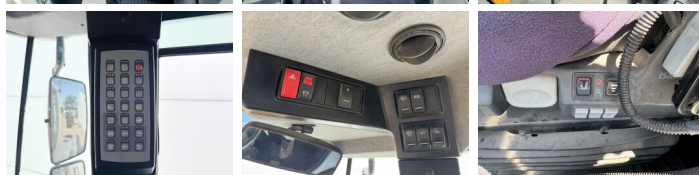

Liebherr

Liebherr L580

BOSS
MACHINERY

€ 59.500 wy??czny podatek

Rok **2016**
Numer referencyjny **BM007636**
Godziny **14.067**

Algemeen

Typ **L580**
Lokalizacja **Veldhoven, Netherlands**
Certificaat **CE**

Opis
Available at Boss Machinery! This Liebherr L580 Wheel Loader from 2016 has an engine power of 230 kW and counts 14067 operational hours. The total weight of this Liebherr L580 is 31000 kg and the dimensions are 9.28 x 3.17 x 3.57. Furthermore, this L580 is equipped with Camera, Radio, Bluetooth, Heated Seat, Airco. The Liebherr Wheel Loader also has a CE marking. Do you want more information or do you want to try the Liebherr L580 at our yard? Please let us know.

Maten / Gewichten

Waga **31000**
Wymiary D*S*W **9.28 x 3.17 x 3.57**

Technische informatie

German Machine
Konfiguracje dysków **4x4**

Motor informatie

Marka silnika **Liebherr**
Model silnika **D936 A7**
Cylindry **6**
Turbo
Wydajno?? w kW **230**

Banden / Rupsen

30% 30% **26.5R25**
30% 30% **26.5R25**