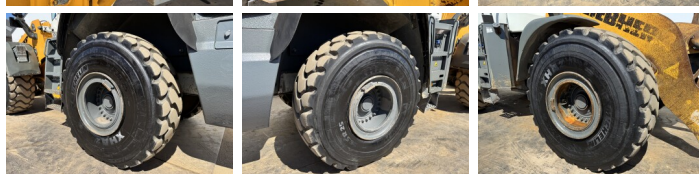

Liebherr

Liebherr L580

BOSS
MACHINERY

€ 59.500 wy??czny podatek

Rok **2016**
Numer referencyjny **BM007636**
Godziny **14.067**

Algemeen

Typ **L580**
Lokalizacja **Veldhoven, Netherlands**
Certificaat **CE**

Opis
Available at Boss Machinery! This Liebherr L580 Wheel Loader from 2016 has an engine power of 230 kW and counts 14067 operational hours. The total weight of this Liebherr L580 is 31000 kg and the dimensions are 9.28 x 3.17 x 3.57. Furthermore, this L580 is equipped with Camera, Radio, Bluetooth, Heated Seat, Airco. The Liebherr Wheel Loader also has a CE marking. Do you want more information or do you want to try the Liebherr L580 at our yard? Please let us know.

Maten / Gewichten

Waga **31000**
Wymiary D*S*W **9.28 x 3.17 x 3.57**

Technische informatie

German Machine
Konfiguracje dysków **4x4**

Motor informatie

Marka silnika **Liebherr**
Model silnika **D936 A7**
Cylindry **6**
Turbo
Wydajno?? w kW **230**

Banden / Rupsen

30% 30% **26.5R25**
30% 30% **26.5R25**