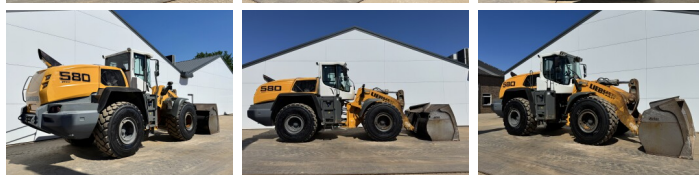

Liebherr

Liebherr L580

BOSS
MACHINERY

€ 59.500 wy??czny podatek

Rok **2016**
Numer referencyjny **BM007636**
Godziny **14.067**

Algemeen

Typ **L580**
Lokalizacja **Veldhoven, Netherlands**
Certificaat **CE**

Opis
Available at Boss Machinery! This Liebherr L580 Wheel Loader from 2016 has an engine power of 230 kW and counts 14067 operational hours. The total weight of this Liebherr L580 is 31000 kg and the dimensions are 9.28 x 3.17 x 3.57. Furthermore, this L580 is equipped with Camera, Radio, Bluetooth, Heated Seat, Airco. The Liebherr Wheel Loader also has a CE marking. Do you want more information or do you want to try the Liebherr L580 at our yard? Please let us know.

Maten / Gewichten

Waga **31000**
Wymiary D*S*W **9.28 x 3.17 x 3.57**

Technische informatie

German Machine
Konfiguracje dysków **4x4**

Motor informatie

Marka silnika **Liebherr**
Model silnika **D936 A7**
Cylindry **6**
Turbo
Wydajno?? w kW **230**

Banden / Rupsen

30% 30% **26.5R25**
30% 30% **26.5R25**